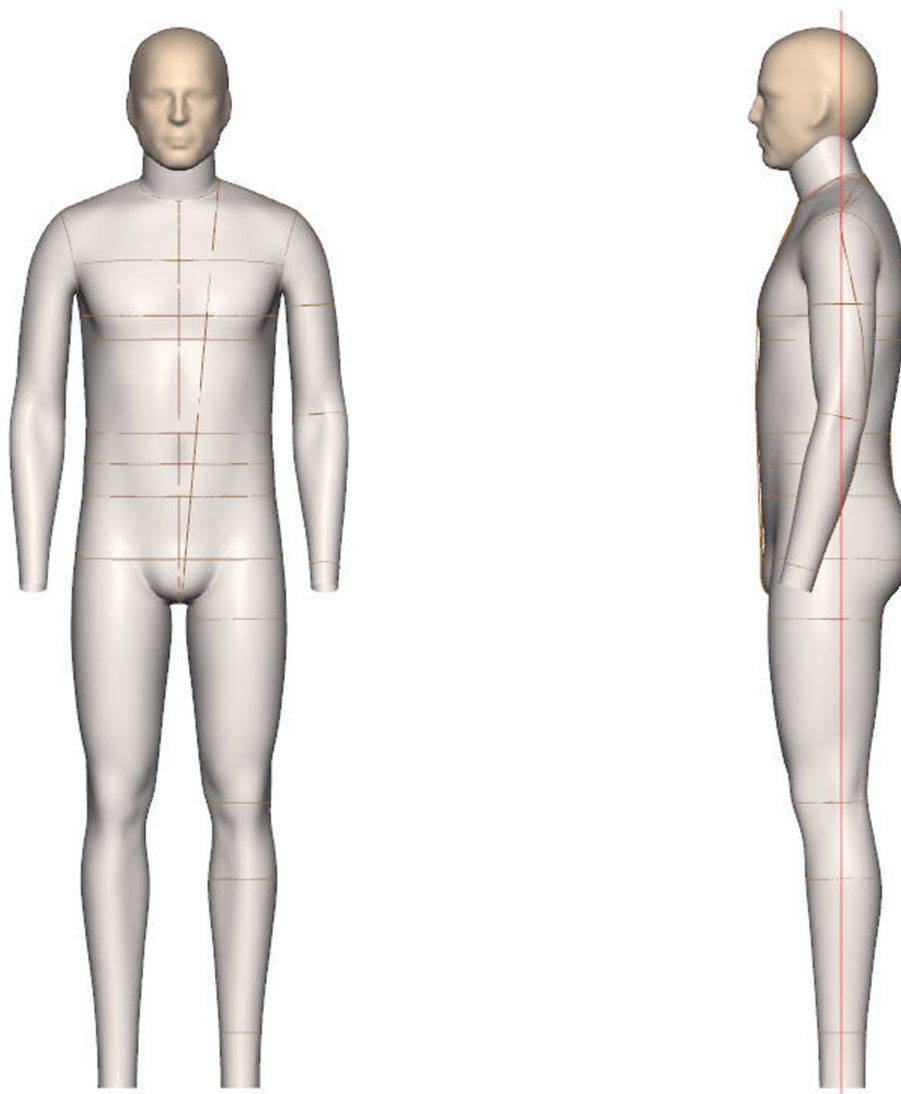

Alvanon Standard EU | MEN

Men (46 - 54)

alva **FORM**

[v4.0]

**For additional information
and pricing details, contact:**

United States

Alvanon, Inc.
212.868.4318
us.sales@alvanon.com

Hong Kong

Alvanon HK, Ltd.
852.2423.6786
hk.sales@alvanon.com

London

Alvanon UK, Ltd.
44 (0) 207.792.5977
uk.sales@alvanon.com