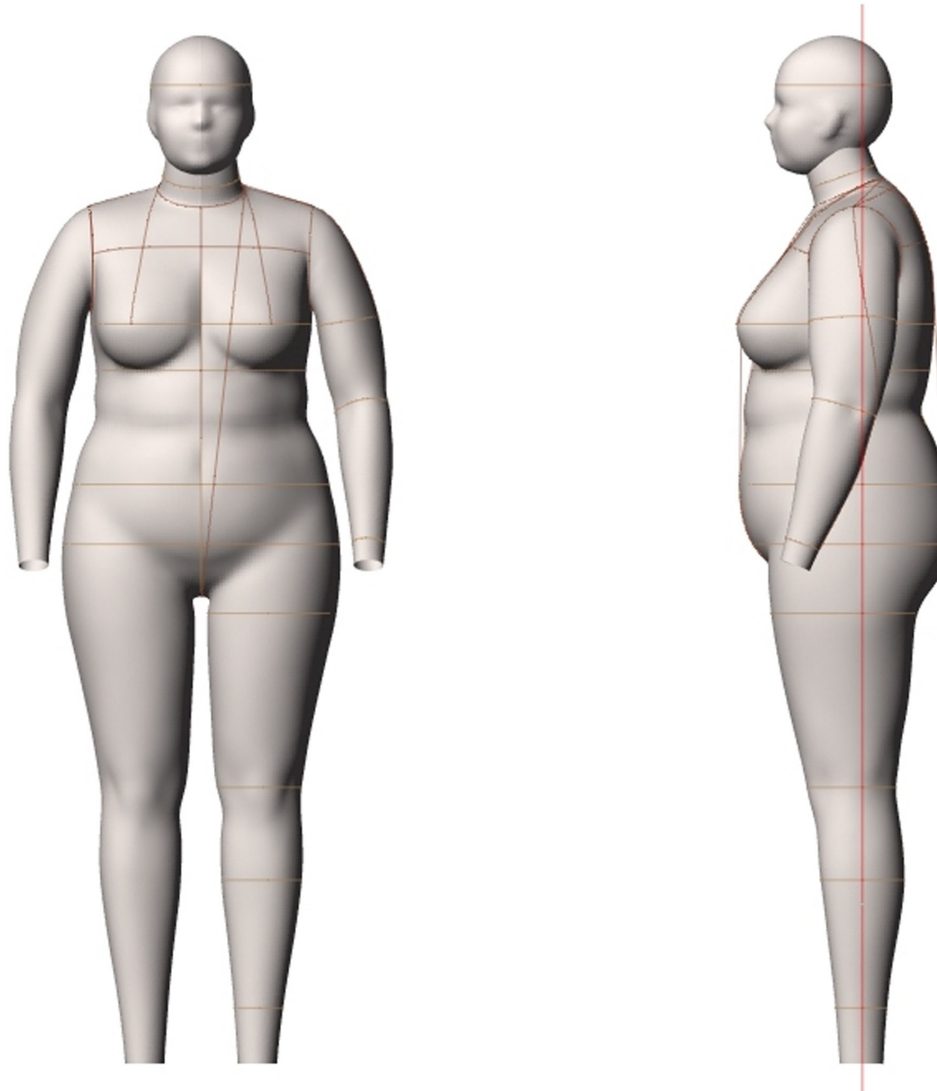

Alvanon Standard Global | PLUS

Plus (16 - 24) US
(20 - 28) UK / AU
(46 - 54) DE / NL / DK / SE
(48 - 56) FR / ES / IT

alva **FORM**

[v4.0]

**For additional information
and pricing details, contact:**

United States
Alvanon, Inc.
212.868.4318
us.sales@alvanon.com

Hong Kong
Alvanon HK, Ltd.
852.2423.6786
hk.sales@alvanon.com

London
Alvanon UK, Ltd.
44 (0) 207.792.5977
uk.sales@alvanon.com