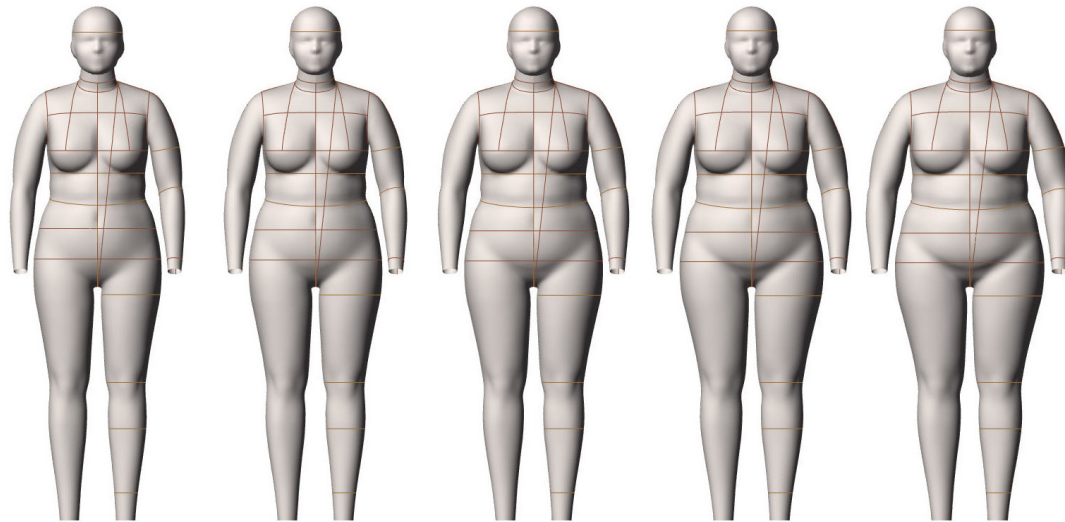

- = Fiberglass Make
- = Soft Make

AVAILABILITY:

Alvanon Standard Global						
▶ PLUS	US	16	18	20	22	24
	UK / AU	20	22	24	26	28
	DE / NL / DK / SE	46	48	50	52	54
	FR / ES / IT	48	50	52	54	56

FEATURES:

STANDARD FEATURES	FULL	HALF	SLACK	*SPECIAL NOTES
Collapsible Shoulders	●	●		
Collapsible Right Hip	●		●	
Detachable Arms	● ●	● ●		
Detachable Shoulder Caps	● ●	● ●		
Soft Belly	● ●	●	● ●	
Detachable Left Leg	●		●	
2 Detachable Legs	●		●	
Measurement Lines	● ●	● ●	● ●	
Form Stand	● ●	● ●	● ●	
Detachable Twist Lock Pole	● ●		● ●	
ACCESSORIES (REQUIRES ADDITIONAL COST - REFER TO PRICE LIST)				
Detachable Head	● ●			
Standing Pegs	● ●			*Included with Personalization Package
Body Stocking	● ●	● ●	● ●	*Included with Soft Forms
Wearable Soft Belly	● ●	● ●	● ●	*Available in 7M / 9M Only
Head Stand	● ●			
Full Form Stand	● ●		● ●	

FRONT VIEW

PLUS SIZES:

16

18

20

22

24

SIDE VIEW