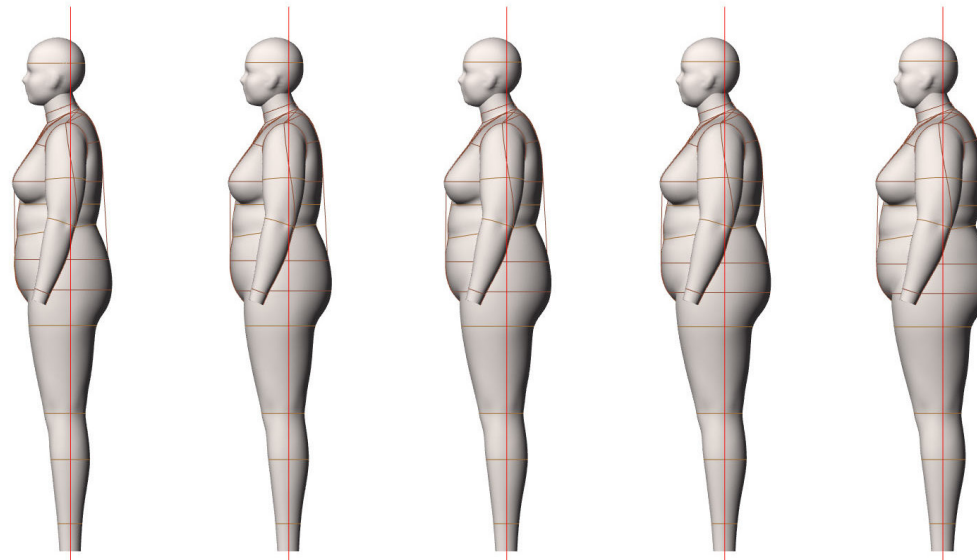

- = Fiberglass Make
- = Soft Make

AVAILABILITY:

Alvanon Standard Global						
▶ PLUS	US	16	18	20	22	24
	UK / AU	20	22	24	26	28
	DE / NL / DK / SE	46	48	50	52	54
	FR / ES / IT	48	50	52	54	56

FEATURES:

STANDARD FEATURES	FULL	HALF	SLACK	*SPECIAL NOTES
Collapsible Shoulders	●	●		
Collapsible Right Hip	●		●	
Detachable Arms	● ●	● ●		
Detachable Shoulder Caps	● ●	● ●		
Soft Belly	● ●	●	● ●	
Detachable Left Leg	●		●	
2 Detachable Legs	●		●	
Measurement Lines	● ●	● ●	● ●	
Form Stand	● ●	● ●	● ●	
Detachable Twist Lock Pole	● ●		● ●	
ACCESSORIES (REQUIRES ADDITIONAL COST - REFER TO PRICE LIST)				
Detachable Head	● ●			
Standing Pegs	● ●			*Included with Personalization Package
Body Stocking	● ●	● ●	● ●	*Included with Soft Forms
Wearable Soft Belly	● ●	● ●	● ●	*Available in 7M / 9M Only
Head Stand	● ●			
Full Form Stand	● ●		● ●	

FRONT VIEW

PLUS SIZES:

16

18

20

22

24

SIDE VIEW