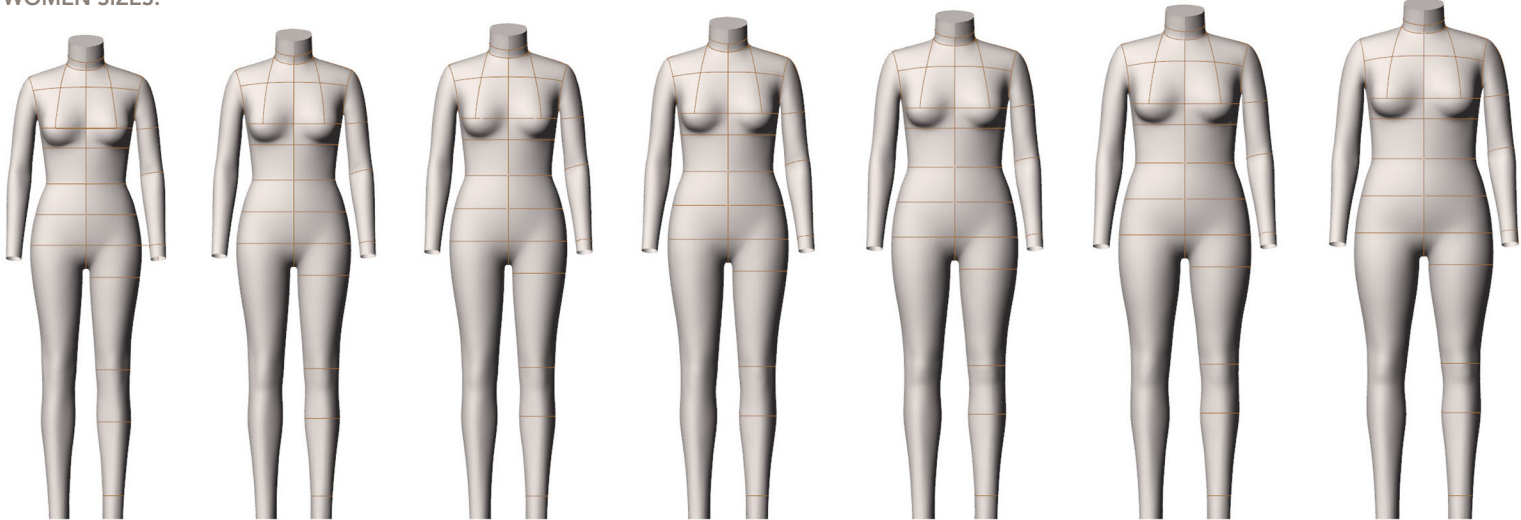

WOMEN SIZES: