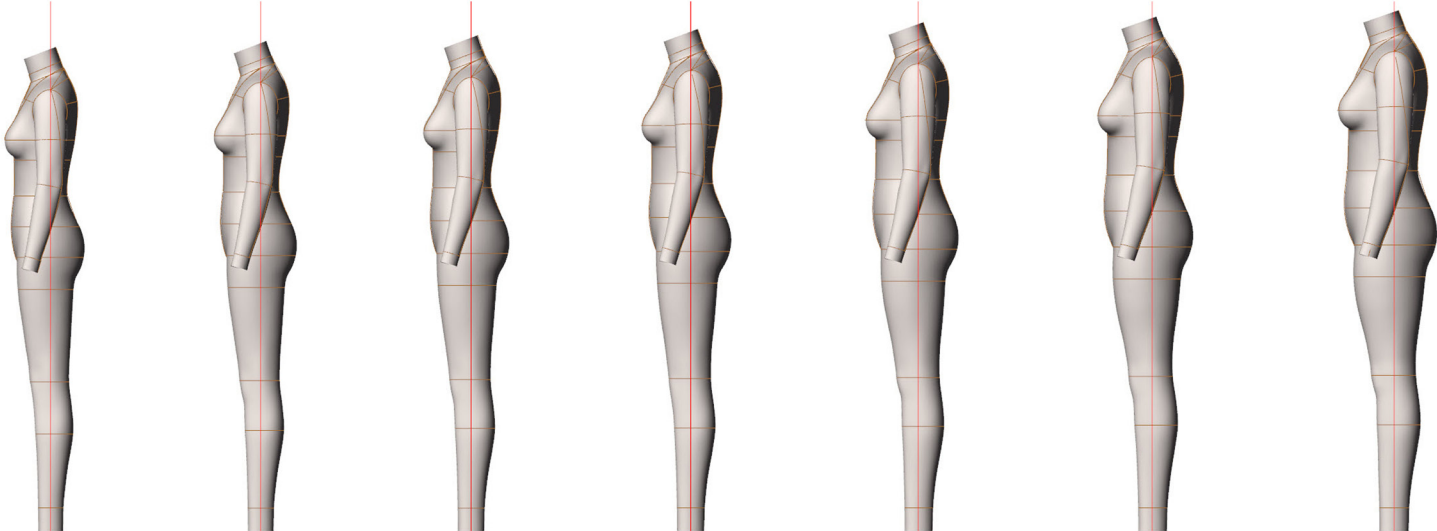

2 4 6 8 10 12 14