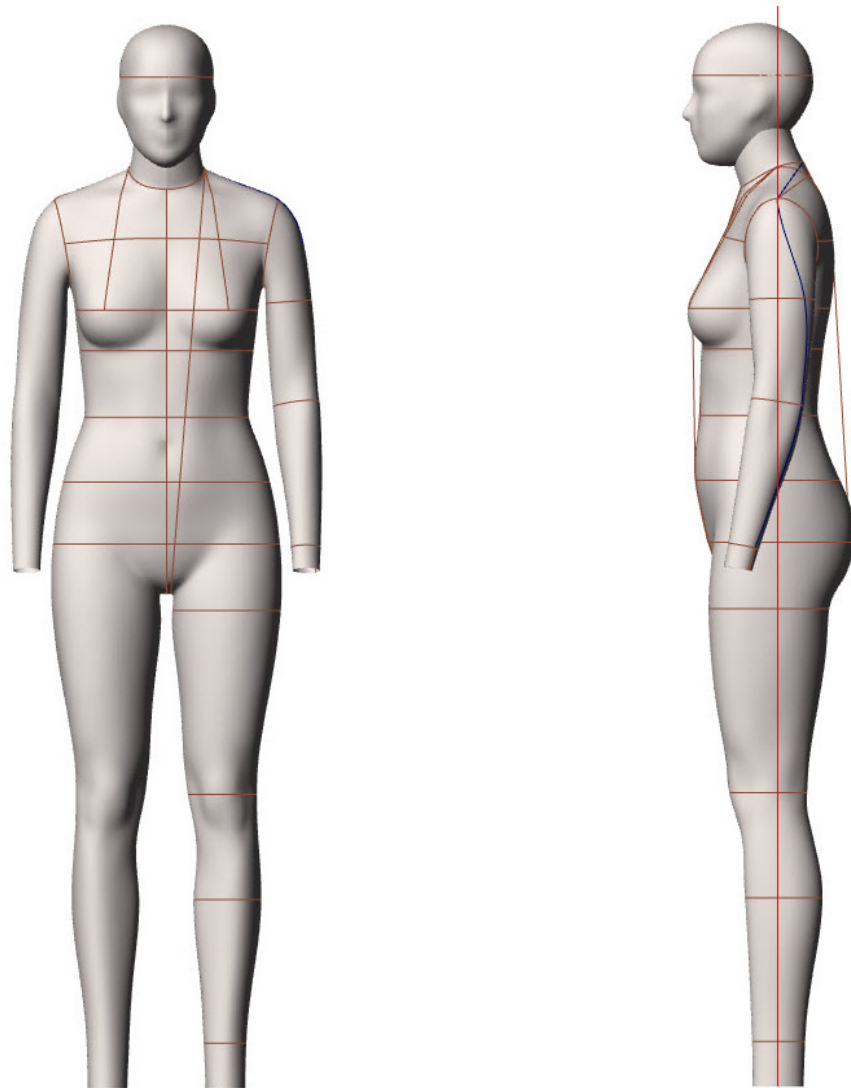

Alvanon Standard UK | WOMEN

Women (8 - 18)

alva **FORM**

[v4.0]

For additional information
and pricing details, contact:

United States
Alvanon, Inc.
212.868.4318
us.sales@alvanon.com

Hong Kong
Alvanon HK, Ltd.
852.2423.6786
hk.sales@alvanon.com

London
Alvanon UK, Ltd.
44 (0) 207.792.5977
uk.sales@alvanon.com