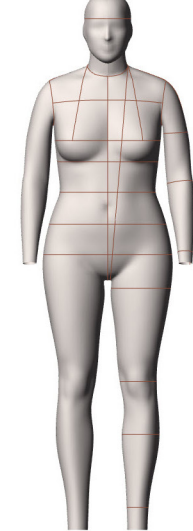

FRONT VIEW

WOMEN SIZES:

8

10

12

14

16

18

SIDE VIEW

Size Category	Women		Women		Women		Women		Women		Women	
Size Range	8		10		12		14		16		18	
Neck Base	13 5/8	34.5	13 7/8	35.25	14 1/8	36	14 1/2	36.75	14 3/4	37.5	15	38.25
Across Shoulder	14 3/4	37.5	15	38	15 1/8	38.5	15 1/2	39.25	15 3/4	40	16	40.75
Chest	n/a	n/a	n/a	n/a	n/a	n/a	n/a	n/a	n/a	n/a	n/a	n/a
Bust	31 1/2	80	33 1/2	85	35 3/8	90	37 3/8	95	39 3/8	100	41 3/8	105
HPS to Apex	10	25.5	10 3/8	26.25	10 5/8	27	11	27.75	11 1/4	28.75	11 3/4	29.75
Waist	24 3/8	62	26 3/8	67	28 3/8	72	30 1/4	77	32 1/4	82	34 1/4	87
CF Neck to Waist	14	35.75	14 1/4	36.25	14 1/2	36.75	14 5/8	37.25	14 7/8	37.75	15 1/8	38.25
CB Neck to Waist	15 3/4	40	15 7/8	40.5	16 1/8	41	16 3/8	41.5	16 1/2	42	16 3/4	42.5
High Hip	31 1/2	80	33 1/2	85	35 1/2	90	37 3/8	95	39 3/8	100	41 3/8	105
Low Hip	34 5/8	88	36 5/8	93	38 5/8	98	40 1/2	103	42 1/2	108	44 1/2	113
Inseam	30 3/8	77	30 1/2	77.5	30 3/4	78	30 7/8	78.5	31 1/8	79	31 1/4	79.5
Total Rise	26 5/8	67.75	27	68.75	27 1/2	69.75	27 7/8	70.75	28 3/8	72	28 7/8	73.25
Thigh	20 7/8	53	21 5/8	55	22 1/2	57	23 1/4	59	24 1/8	61.25	25	63.5
CB Neck to Wrist	30 1/8	76.5	30 1/4	77	30 1/2	77.5	30 3/4	78	30 7/8	78.5	31 1/8	79
Bicep	10 3/8	26.5	10 7/8	27.5	11 1/4	28.5	11 5/8	29.5	12 1/8	30.75	12 5/8	32
Total Height	65 3/8	166	65 3/4	167	66 1/8	168	66 1/2	169	66 7/8	170	67 3/8	171
Head	21 3/8	54.25	21 3/8	54.25	21 1/4	54.25	21 3/8	54.25	21 3/8	54.25	21 3/8	54.25