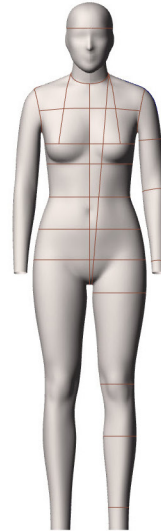

FRONT VIEW

WOMEN SIZES:

8

10

12

14

16

18

SIDE VIEW

Size Category	Women		Women		Women		Women		Women		Women	
Size Range	8		10		12		14		16		18	
Neck Base	13 5/8	34.5	13 7/8	35.25	14 1/8	36	14 1/2	36.75	14 3/4	37.5	15	38.25
Across Shoulder	14 3/4	37.5	15	38	15 1/8	38.5	15 1/2	39.25	15 3/4	40	16	40.75
Chest	n/a	n/a	n/a	n/a	n/a	n/a	n/a	n/a	n/a	n/a	n/a	n/a
Bust	31 1/2	80	33 1/2	85	35 3/8	90	37 3/8	95	39 3/8	100	41 3/8	105
HPS to Apex	10	25.5	10 3/8	26.25	10 5/8	27	11	27.75	11 1/4	28.75	11 3/4	29.75
Waist	24 3/8	62	26 3/8	67	28 3/8	72	30 1/4	77	32 1/4	82	34 1/4	87
CF Neck to Waist	14	35.75	14 1/4	36.25	14 1/2	36.75	14 5/8	37.25	14 7/8	37.75	15 1/8	38.25
CB Neck to Waist	15 3/4	40	15 7/8	40.5	16 1/8	41	16 3/8	41.5	16 1/2	42	16 3/4	42.5
High Hip	31 1/2	80	33 1/2	85	35 1/2	90	37 3/8	95	39 3/8	100	41 3/8	105
Low Hip	34 5/8	88	36 5/8	93	38 5/8	98	40 1/2	103	42 1/2	108	44 1/2	113
Inseam	30 3/8	77	30 1/2	77.5	30 3/4	78	30 7/8	78.5	31 1/8	79	31 1/4	79.5
Total Rise	26 5/8	67.75	27	68.75	27 1/2	69.75	27 7/8	70.75	28 3/8	72	28 7/8	73.25
Thigh	20 7/8	53	21 5/8	55	22 1/2	57	23 1/4	59	24 1/8	61.25	25	63.5
CB Neck to Wrist	30 1/8	76.5	30 1/4	77	30 1/2	77.5	30 3/4	78	30 7/8	78.5	31 1/8	79
Bicep	10 3/8	26.5	10 7/8	27.5	11 1/4	28.5	11 5/8	29.5	12 1/8	30.75	12 5/8	32
Total Height	65 3/8	166	65 3/4	167	66 1/8	168	66 1/2	169	66 7/8	170	67 3/8	171
Head	21 3/8	54.25	21 3/8	54.25	21 1/4	54.25	21 3/8	54.25	21 3/8	54.25	21 3/8	54.25