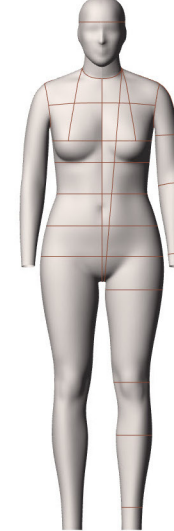

FRONT VIEW

WOMEN SIZES:

8

10

12

14

16

18

SIDE VIEW

Size Category	Women		Women		Women		Women		Women		Women	
Size Range	8		10		12		14		16		18	
Neck Base	13 5/8	34.5	13 7/8	35.25	14 1/8	36	14 1/2	36.75	14 3/4	37.5	15	38.25
Across Shoulder	14 3/4	37.5	15	38	15 1/8	38.5	15 1/2	39.25	15 3/4	40	16	40.75
Chest	n/a	n/a	n/a	n/a	n/a	n/a	n/a	n/a	n/a	n/a	n/a	n/a
Bust	31 1/2	80	33 1/2	85	35 3/8	90	37 3/8	95	39 3/8	100	41 3/8	105
HPS to Apex	10	25.5	10 3/8	26.25	10 5/8	27	11	27.75	11 1/4	28.75	11 3/4	29.75
Waist	24 3/8	62	26 3/8	67	28 3/8	72	30 1/4	77	32 1/4	82	34 1/4	87
CF Neck to Waist	14	35.75	14 1/4	36.25	14 1/2	36.75	14 5/8	37.25	14 7/8	37.75	15 1/8	38.25
CB Neck to Waist	15 3/4	40	15 7/8	40.5	16 1/8	41	16 3/8	41.5	16 1/2	42	16 3/4	42.5
High Hip	31 1/2	80	33 1/2	85	35 1/2	90	37 3/8	95	39 3/8	100	41 3/8	105
Low Hip	34 5/8	88	36 5/8	93	38 5/8	98	40 1/2	103	42 1/2	108	44 1/2	113
Inseam	30 3/8	77	30 1/2	77.5	30 3/4	78	30 7/8	78.5	31 1/8	79	31 1/4	79.5
Total Rise	26 5/8	67.75	27	68.75	27 1/2	69.75	27 7/8	70.75	28 3/8	72	28 7/8	73.25
Thigh	20 7/8	53	21 5/8	55	22 1/2	57	23 1/4	59	24 1/8	61.25	25	63.5
CB Neck to Wrist	30 1/8	76.5	30 1/4	77	30 1/2	77.5	30 3/4	78	30 7/8	78.5	31 1/8	79
Bicep	10 3/8	26.5	10 7/8	27.5	11 1/4	28.5	11 5/8	29.5	12 1/8	30.75	12 5/8	32
Total Height	65 3/8	166	65 3/4	167	66 1/8	168	66 1/2	169	66 7/8	170	67 3/8	171
Head	21 3/8	54.25	21 3/8	54.25	21 1/4	54.25	21 3/8	54.25	21 3/8	54.25	21 3/8	54.25