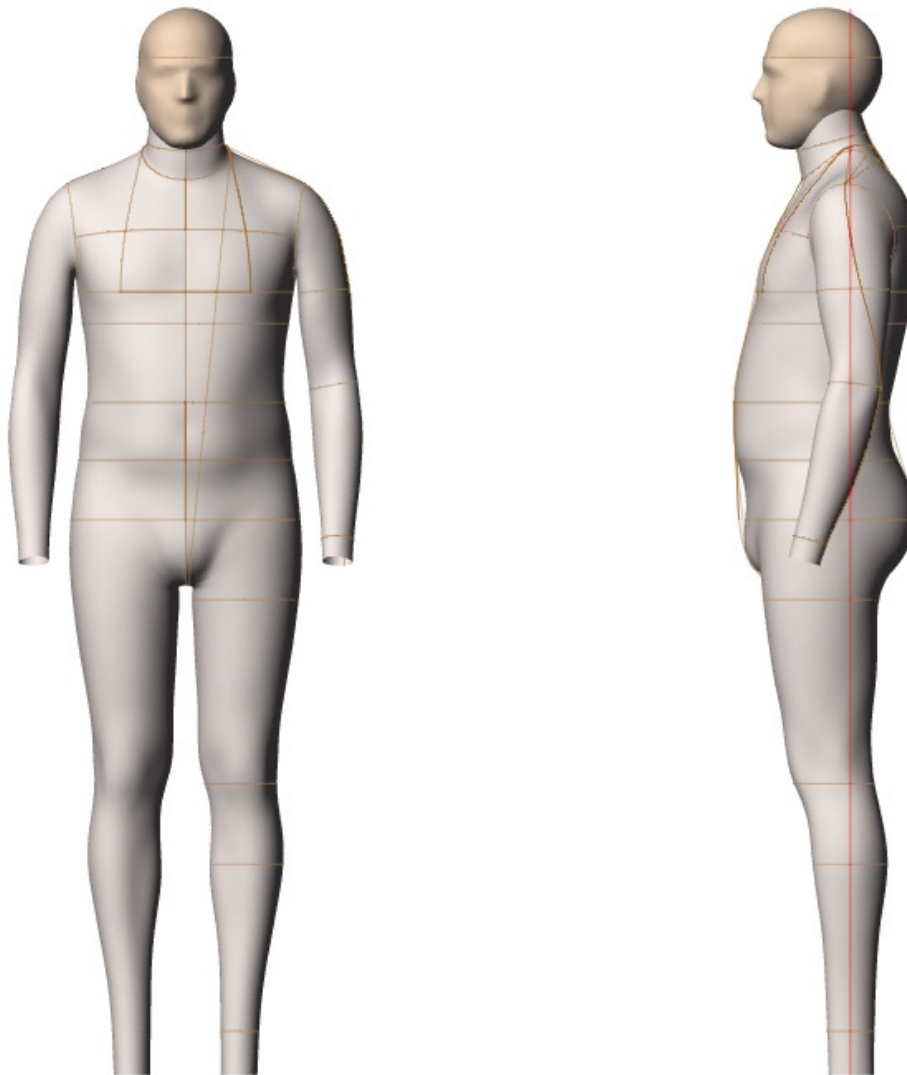

DE Hohenstein | MEN

Men (50 - 54)
Men Large (58)

alva **FORM**

[v4.0]

**For additional information
and pricing details, contact:**

United States

Alvanon, Inc.
212.868.4318
us.sales@alvanon.com

Hong Kong

- Fiberglass Form
- Tailor Form
- Soft Form

• = Fiberglass Make

AVAILABILITY:

DE Hohenstein			
▶ MEN	EU	50	54
▶ MEN LARGE	EU	58	

FEATURES:

STANDARD FEATURES	FULL	HALF	SLACK	*SPECIAL NOTES
Collapsible Shoulders	•	•		
Collapsible Right Hip	•		•	
Detachable Arms	•	•		
Detachable Shoulder Caps	•	•		
Soft Belly	•		•	
Detachable Left Leg	•		•	
Measurement Lines	•	•	•	
Form Stand	•	•	•	
Detachable Twist Lock Pole	•		•	
ACCESSORIES				(REQUIRES ADDITIONAL COST - REFER TO PRICE LIST)
Standing Pegs	•			*Included with Personalization Package
Body Stocking	•	•	•	
Head Stand	•			
Full Form Stand	•		•	

FRONT VIEW

MEN SIZES:

50

54

MEN LARGE SIZE:

58

SIDE VIEW

Size Category	Men		Men		Men Large	
Size Range	50		54		58	
Neck Base	17 3/8	44.25	17 7/8	45.5	18 7/8	47.75
Across Shoulder	16 3/8	41.5	17 1/2	44.5	18 3/4	47.75
Chest	39 1/4	99.75	42 1/4	107.5	45 3/4	116.25
Bust	n/a	n/a	n/a	n/a	n/a	n/a
HPS to Apex	11	28	11 7/8	30	12 5/8	32
Waist	34 1/4	87	38 1/4	97	42 3/8	107.75
CF Neck to Waist	15 1/4	38.5	15 3/4	40	16 1/4	41.25
CB Neck to Waist	17 3/4	45	17 7/8	45.5	17 7/8	45.5
High Hip	36 3/4	93.5	40	101.5	44 1/4	112.5
Low Hip	40 1/8	102	42 7/8	109	45 1/4	115
Inseam	32 1/2	82.25	32 7/8	83.5	33 1/4	84.5
Total Rise	32	81	32 1/4	82	33 1/2	85
Thigh	22 3/4	57.75	23 3/4	60.25	24 3/4	62.75
CB Neck to Wrist	33 3/4	85.75	34 5/8	88	35 1/4	89.5
Bicep	12 1/2	31.75	13 5/8	34.75	14 5/8	37
Total Height	71	180.5	71 5/8	182	72 1/2	184
Head	n/a	n/a	22 1/2	57.25	22 7/8	58