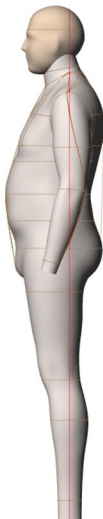

DE Hohenstein | MEN

Men (50 - 54)
Men Large (58)

alva **FORM**

[v4.0]

**For additional information
and pricing details, contact:**

United States

Alvanon, Inc.
212.868.4318
us.sales@alvanon.com

Hong Kong

- Fiberglass Form
- Tailor Form
- Soft Form

• = Fiberglass Make

AVAILABILITY:

DE Hohenstein			
▶ MEN	EU	50	54
▶ MEN LARGE	EU	58	

FEATURES:

STANDARD FEATURES	FULL	HALF	SLACK	*SPECIAL NOTES
Collapsible Shoulders	•	•		
Collapsible Right Hip	•		•	
Detachable Arms	•	•		
Detachable Shoulder Caps	•	•		
Soft Belly	•		•	
Detachable Left Leg	•		•	
Measurement Lines	•	•	•	
Form Stand	•	•	•	
Detachable Twist Lock Pole	•		•	
ACCESSORIES				(REQUIRES ADDITIONAL COST - REFER TO PRICE LIST)
Standing Pegs	•			*Included with Personalization Package
Body Stocking	•	•	•	
Head Stand	•			
Full Form Stand	•		•	

FRONT VIEW

MEN SIZES:

50

54

MEN LARGE SIZE:

58

SIDE VIEW

Size Category	Men		Men		Men Large	
Size Range	50		54		58	
Neck Base	17 3/8	44.25	17 7/8	45.5	18 7/8	47.75
Across Shoulder	16 3/8	41.5	17 1/2	44.5	18 3/4	47.75
Chest	39 1/4	99.75	42 1/4	107.5	45 3/4	116.25
Bust	n/a	n/a	n/a	n/a	n/a	n/a
HPS to Apex	11	28	11 7/8	30	12 5/8	32
Waist	34 1/4	87	38 1/4	97	42 3/8	107.75
CF Neck to Waist	15 1/4	38.5	15 3/4	40	16 1/4	41.25
CB Neck to Waist	17 3/4	45	17 7/8	45.5	17 7/8	45.5
High Hip	36 3/4	93.5	40	101.5	44 1/4	112.5
Low Hip	40 1/8	102	42 7/8	109	45 1/4	115
Inseam	32 1/2	82.25	32 7/8	83.5	33 1/4	84.5
Total Rise	32	81	32 1/4	82	33 1/2	85
Thigh	22 3/4	57.75	23 3/4	60.25	24 3/4	62.75
CB Neck to Wrist	33 3/4	85.75	34 5/8	88	35 1/4	89.5
Bicep	12 1/2	31.75	13 5/8	34.75	14 5/8	37
Total Height	71	180.5	71 5/8	182	72 1/2	184
Head	n/a	n/a	22 1/2	57.25	22 7/8	58