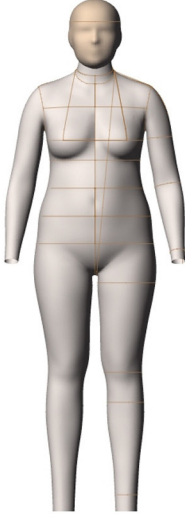

FEATURES:

STANDARD FEATURES	FULL	HALF	SLACK	*SPECIAL NOTES
Collapsible Shoulders	•	•		
Collapsible Right Hip	•		•	
Detachable Arms	•	•		
Detachable Shoulder Caps	•	•		
Soft Belly	•		•	
Detachable Left Leg	•		•	
Measurement Lines	•	•	•	
Form Stand	•	•	•	
Detachable Twist Lock Pole	•		•	
ACCESSORIES				(REQUIRES ADDITIONAL COST - REFER TO PRICE LIST)
Standing Pegs	•			*Included with Personalization Package
Body Stocking	•	•	•	
Wearable Soft Belly	•	•	•	*Available in 7M / 9M Only
Head Stand	•			
Full Form Stand	•		•	

FRONT VIEW

WOMEN SIZES:

38

42

46

PLUS SIZES:

50

54

SIDE VIEW

Size Category	Women		Women		Women		Plus		Plus	
Size Range	38		42		46		50		54	
Neck Base	14 3/8	36.5	14 3/4	37.5	15 3/4	39.75	16 3/4	42.5	17 1/2	44.5
Across Shoulder	15 5/8	39.5	16 1/8	41	16 5/8	42.25	17 1/8	43.5	17 5/8	44.75
Chest	n/a	n/a	n/a	n/a	n/a	n/a	n/a	n/a	n/a	n/a
Bust	34 3/8	87.25	37 3/4	96	41	104.25	45 3/8	115.25	50 5/8	128.5
HPS to Apex	10 1/8	25.75	11	27.75	11 1/2	29.5	12 1/2	31.75	14	35.5
Waist	28 5/8	72.75	31 1/2	79.5	35 1/2	90.25	40 7/8	103.75	45 3/8	115.25
CF Neck to Waist	14 1/2	36.5	14 5/8	37.25	14 5/8	37	15 1/4	38.75	15 5/8	39.75
CB Neck to Waist	16	40.75	16	41	16 1/4	40.75	16 3/4	42.25	16 3/4	42.25
High Hip	34 1/2	87.25	37 3/8	95	41 1/8	104.5	45 5/8	116	48 3/4	124
Low Hip	38	96.5	41	103.75	43	109.25	46 3/4	118.75	51	129.5
Inseam	30 3/4	78	30 5/8	78	30 3/4	77.75	30 1/2	77.5	30 1/4	76.5
Total Rise	27 1/2	69.75	28 5/8	72.75	30	76	31 1/2	80.5	33 1/2	85.5
Thigh	21 1/2	54.25	22 7/8	58	24 1/2	62	26 1/2	67	27 1/2	69.75
CB Neck to Wrist	31	79	31 3/8	79.75	31 7/8	80.75	32 1/4	82	32 5/8	83
Bicep	10 3/4	27.5	11 7/8	30.25	12 3/4	32.5	14 3/8	36.5	15 3/4	40
Total Height	66 1/4	168.25	66 3/8	168.5	66 3/8	168.5	66 1/2	169	66 3/8	168.5
Head	20 7/8	53	22 1/2	57	22 5/8	57.5	22 7/8	58.25	23 3/8	59.5