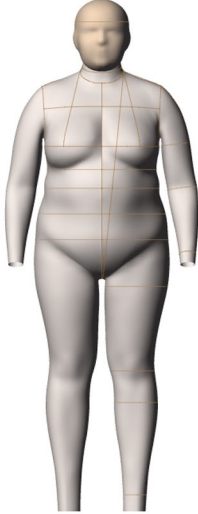

FEATURES:

STANDARD FEATURES	FULL	HALF	SLACK	*SPECIAL NOTES
Collapsible Shoulders	•	•		
Collapsible Right Hip	•		•	
Detachable Arms	•	•		
Detachable Shoulder Caps	•	•		
Soft Belly	•		•	
Detachable Left Leg	•		•	
Measurement Lines	•	•	•	
Form Stand	•	•	•	
Detachable Twist Lock Pole	•		•	
ACCESSORIES				(REQUIRES ADDITIONAL COST - REFER TO PRICE LIST)
Standing Pegs	•			*Included with Personalization Package
Body Stocking	•	•	•	
Wearable Soft Belly	•	•	•	*Available in 7M / 9M Only
Head Stand	•			
Full Form Stand	•		•	

FRONT VIEW

WOMEN SIZES:

38

42

46

PLUS SIZES:

50

54

SIDE VIEW

Size Category	Women		Women		Women		Plus		Plus	
Size Range	38		42		46		50		54	
Neck Base	14 3/8	36.5	14 3/4	37.5	15 3/4	39.75	16 3/4	42.5	17 1/2	44.5
Across Shoulder	15 5/8	39.5	16 1/8	41	16 5/8	42.25	17 1/8	43.5	17 5/8	44.75
Chest	n/a	n/a	n/a	n/a	n/a	n/a	n/a	n/a	n/a	n/a
Bust	34 3/8	87.25	37 3/4	96	41	104.25	45 3/8	115.25	50 5/8	128.5
HPS to Apex	10 1/8	25.75	11	27.75	11 1/2	29.5	12 1/2	31.75	14	35.5
Waist	28 5/8	72.75	31 1/2	79.5	35 1/2	90.25	40 7/8	103.75	45 3/8	115.25
CF Neck to Waist	14 1/2	36.5	14 5/8	37.25	14 5/8	37	15 1/4	38.75	15 5/8	39.75
CB Neck to Waist	16	40.75	16	41	16 1/4	40.75	16 3/4	42.25	16 3/4	42.25
High Hip	34 1/2	87.25	37 3/8	95	41 1/8	104.5	45 5/8	116	48 3/4	124
Low Hip	38	96.5	41	103.75	43	109.25	46 3/4	118.75	51	129.5
Inseam	30 3/4	78	30 5/8	78	30 3/4	77.75	30 1/2	77.5	30 1/4	76.5
Total Rise	27 1/2	69.75	28 5/8	72.75	30	76	31 1/2	80.5	33 1/2	85.5
Thigh	21 1/2	54.25	22 7/8	58	24 1/2	62	26 1/2	67	27 1/2	69.75
CB Neck to Wrist	31	79	31 3/8	79.75	31 7/8	80.75	32 1/4	82	32 5/8	83
Bicep	10 3/4	27.5	11 7/8	30.25	12 3/4	32.5	14 3/8	36.5	15 3/4	40
Total Height	66 1/4	168.25	66 3/8	168.5	66 3/8	168.5	66 1/2	169	66 3/8	168.5
Head	20 7/8	53	22 1/2	57	22 5/8	57.5	22 7/8	58.25	23 3/8	59.5