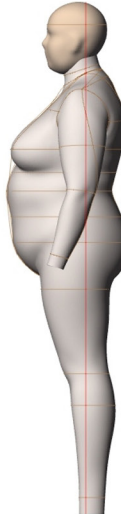

FEATURES:

STANDARD FEATURES	FULL	HALF	SLACK	*SPECIAL NOTES
Collapsible Shoulders	•	•		
Collapsible Right Hip	•		•	
Detachable Arms	•	•		
Detachable Shoulder Caps	•	•		
Soft Belly	•		•	
Detachable Left Leg	•		•	
Measurement Lines	•	•	•	
Form Stand	•	•	•	
Detachable Twist Lock Pole	•		•	
ACCESSORIES				(REQUIRES ADDITIONAL COST - REFER TO PRICE LIST)
Standing Pegs	•			*Included with Personalization Package
Body Stocking	•	•	•	
Wearable Soft Belly	•	•	•	*Available in 7M / 9M Only
Head Stand	•			
Full Form Stand	•		•	

FRONT VIEW

WOMEN SIZES:

38

42

46

PLUS SIZES:

50

54

SIDE VIEW

Size Category	Women		Women		Women		Plus		Plus	
Size Range	38		42		46		50		54	
Neck Base	14 3/8	36.5	14 3/4	37.5	15 3/4	39.75	16 3/4	42.5	17 1/2	44.5
Across Shoulder	15 5/8	39.5	16 1/8	41	16 5/8	42.25	17 1/8	43.5	17 5/8	44.75
Chest	n/a	n/a	n/a	n/a	n/a	n/a	n/a	n/a	n/a	n/a
Bust	34 3/8	87.25	37 3/4	96	41	104.25	45 3/8	115.25	50 5/8	128.5
HPS to Apex	10 1/8	25.75	11	27.75	11 1/2	29.5	12 1/2	31.75	14	35.5
Waist	28 5/8	72.75	31 1/2	79.5	35 1/2	90.25	40 7/8	103.75	45 3/8	115.25
CF Neck to Waist	14 1/2	36.5	14 5/8	37.25	14 5/8	37	15 1/4	38.75	15 5/8	39.75
CB Neck to Waist	16	40.75	16	41	16 1/4	40.75	16 3/4	42.25	16 3/4	42.25
High Hip	34 1/2	87.25	37 3/8	95	41 1/8	104.5	45 5/8	116	48 3/4	124
Low Hip	38	96.5	41	103.75	43	109.25	46 3/4	118.75	51	129.5
Inseam	30 3/4	78	30 5/8	78	30 3/4	77.75	30 1/2	77.5	30 1/4	76.5
Total Rise	27 1/2	69.75	28 5/8	72.75	30	76	31 1/2	80.5	33 1/2	85.5
Thigh	21 1/2	54.25	22 7/8	58	24 1/2	62	26 1/2	67	27 1/2	69.75
CB Neck to Wrist	31	79	31 3/8	79.75	31 7/8	80.75	32 1/4	82	32 5/8	83
Bicep	10 3/4	27.5	11 7/8	30.25	12 3/4	32.5	14 3/8	36.5	15 3/4	40
Total Height	66 1/4	168.25	66 3/8	168.5	66 3/8	168.5	66 1/2	169	66 3/8	168.5
Head	20 7/8	53	22 1/2	57	22 5/8	57.5	22 7/8	58.25	23 3/8	59.5