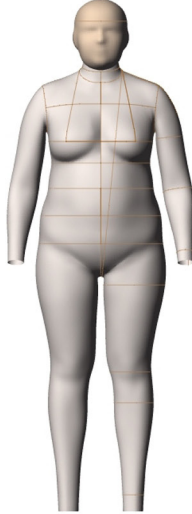

FEATURES:

STANDARD FEATURES	FULL	HALF	SLACK	*SPECIAL NOTES
Collapsible Shoulders	•	•		
Collapsible Right Hip	•		•	
Detachable Arms	•	•		
Detachable Shoulder Caps	•	•		
Soft Belly	•		•	
Detachable Left Leg	•		•	
Measurement Lines	•	•	•	
Form Stand	•	•	•	
Detachable Twist Lock Pole	•		•	
ACCESSORIES				(REQUIRES ADDITIONAL COST - REFER TO PRICE LIST)
Standing Pegs	•			*Included with Personalization Package
Body Stocking	•	•	•	
Wearable Soft Belly	•	•	•	*Available in 7M / 9M Only
Head Stand	•			
Full Form Stand	•		•	

FRONT VIEW

WOMEN SIZES:

38

42

46

PLUS SIZES:

50

54

SIDE VIEW

Size Category	Women		Women		Women		Plus		Plus	
Size Range	38		42		46		50		54	
Neck Base	14 3/8	36.5	14 3/4	37.5	15 3/4	39.75	16 3/4	42.5	17 1/2	44.5
Across Shoulder	15 5/8	39.5	16 1/8	41	16 5/8	42.25	17 1/8	43.5	17 5/8	44.75
Chest	n/a	n/a	n/a	n/a	n/a	n/a	n/a	n/a	n/a	n/a
Bust	34 3/8	87.25	37 3/4	96	41	104.25	45 3/8	115.25	50 5/8	128.5
HPS to Apex	10 1/8	25.75	11	27.75	11 1/2	29.5	12 1/2	31.75	14	35.5
Waist	28 5/8	72.75	31 1/2	79.5	35 1/2	90.25	40 7/8	103.75	45 3/8	115.25
CF Neck to Waist	14 1/2	36.5	14 5/8	37.25	14 5/8	37	15 1/4	38.75	15 5/8	39.75
CB Neck to Waist	16	40.75	16	41	16 1/4	40.75	16 3/4	42.25	16 3/4	42.25
High Hip	34 1/2	87.25	37 3/8	95	41 1/8	104.5	45 5/8	116	48 3/4	124
Low Hip	38	96.5	41	103.75	43	109.25	46 3/4	118.75	51	129.5
Inseam	30 3/4	78	30 5/8	78	30 3/4	77.75	30 1/2	77.5	30 1/4	76.5
Total Rise	27 1/2	69.75	28 5/8	72.75	30	76	31 1/2	80.5	33 1/2	85.5
Thigh	21 1/2	54.25	22 7/8	58	24 1/2	62	26 1/2	67	27 1/2	69.75
CB Neck to Wrist	31	79	31 3/8	79.75	31 7/8	80.75	32 1/4	82	32 5/8	83
Bicep	10 3/4	27.5	11 7/8	30.25	12 3/4	32.5	14 3/8	36.5	15 3/4	40
Total Height	66 1/4	168.25	66 3/8	168.5	66 3/8	168.5	66 1/2	169	66 3/8	168.5
Head	20 7/8	53	22 1/2	57	22 5/8	57.5	22 7/8	58.25	23 3/8	59.5