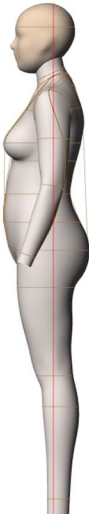

FEATURES:

STANDARD FEATURES	FULL	HALF	SLACK	*SPECIAL NOTES
Collapsible Shoulders	•	•		
Collapsible Right Hip	•		•	
Detachable Arms	•	•		
Detachable Shoulder Caps	•	•		
Soft Belly	•		•	
Detachable Left Leg	•		•	
Measurement Lines	•	•	•	
Form Stand	•	•	•	
Detachable Twist Lock Pole	•		•	
ACCESSORIES				(REQUIRES ADDITIONAL COST - REFER TO PRICE LIST)
Standing Pegs	•			*Included with Personalization Package
Body Stocking	•	•	•	
Wearable Soft Belly	•	•	•	*Available in 7M / 9M Only
Head Stand	•			
Full Form Stand	•		•	

FRONT VIEW

WOMEN SIZES:

38

42

46

PLUS SIZES:

50

54

SIDE VIEW

Size Category	Women		Women		Women		Plus		Plus	
Size Range	38		42		46		50		54	
Neck Base	14 3/8	36.5	14 3/4	37.5	15 3/4	39.75	16 3/4	42.5	17 1/2	44.5
Across Shoulder	15 5/8	39.5	16 1/8	41	16 5/8	42.25	17 1/8	43.5	17 5/8	44.75
Chest	n/a	n/a	n/a	n/a	n/a	n/a	n/a	n/a	n/a	n/a
Bust	34 3/8	87.25	37 3/4	96	41	104.25	45 3/8	115.25	50 5/8	128.5
HPS to Apex	10 1/8	25.75	11	27.75	11 1/2	29.5	12 1/2	31.75	14	35.5
Waist	28 5/8	72.75	31 1/2	79.5	35 1/2	90.25	40 7/8	103.75	45 3/8	115.25
CF Neck to Waist	14 1/2	36.5	14 5/8	37.25	14 5/8	37	15 1/4	38.75	15 5/8	39.75
CB Neck to Waist	16	40.75	16	41	16 1/4	40.75	16 3/4	42.25	16 3/4	42.25
High Hip	34 1/2	87.25	37 3/8	95	41 1/8	104.5	45 5/8	116	48 3/4	124
Low Hip	38	96.5	41	103.75	43	109.25	46 3/4	118.75	51	129.5
Inseam	30 3/4	78	30 5/8	78	30 3/4	77.75	30 1/2	77.5	30 1/4	76.5
Total Rise	27 1/2	69.75	28 5/8	72.75	30	76	31 1/2	80.5	33 1/2	85.5
Thigh	21 1/2	54.25	22 7/8	58	24 1/2	62	26 1/2	67	27 1/2	69.75
CB Neck to Wrist	31	79	31 3/8	79.75	31 7/8	80.75	32 1/4	82	32 5/8	83
Bicep	10 3/4	27.5	11 7/8	30.25	12 3/4	32.5	14 3/8	36.5	15 3/4	40
Total Height	66 1/4	168.25	66 3/8	168.5	66 3/8	168.5	66 1/2	169	66 3/8	168.5
Head	20 7/8	53	22 1/2	57	22 5/8	57.5	22 7/8	58.25	23 3/8	59.5