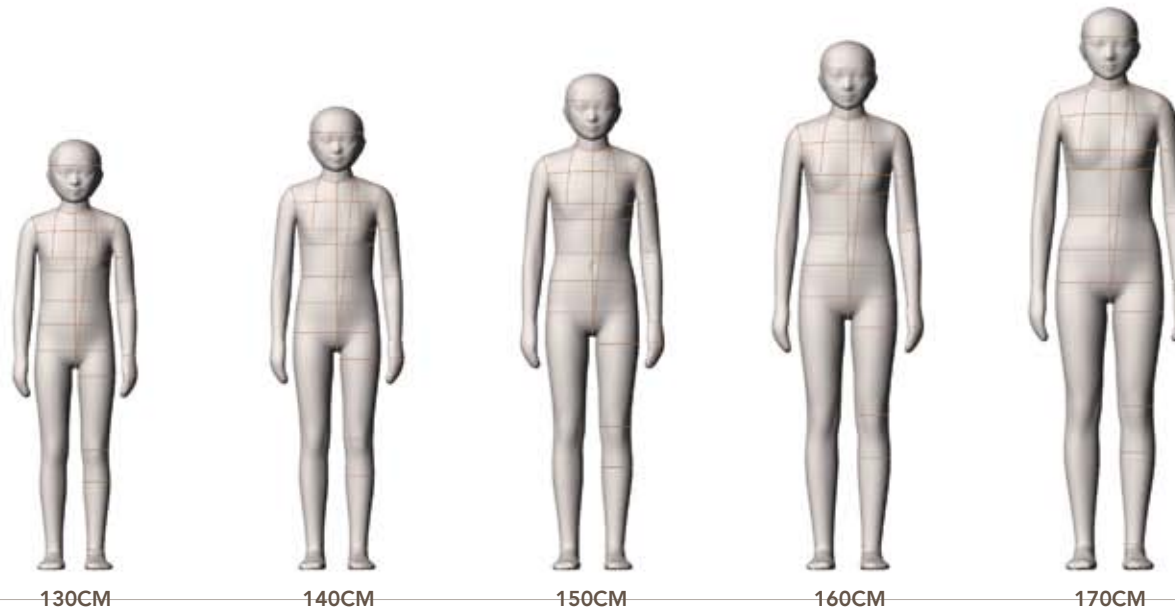

FRONT VIEW

BOY/GIRL SIZES:

90CM

100CM

110CM

120CM

SIDE VIEW

FRONT VIEW

BOY SIZES:

SIDE VIEW

FRONT VIEW

GIRL SIZES:

SIDE VIEW

Size Category	Infant		Infant		Infant		Infant		Infant	
Size Range	44CM		50CM		60CM		70CM		80CM	
Neck Base	6 3/4	17.25	7 5/8	19.5	8 3/8	21.25	9 1/8	23	9 1/2	24
Across Shoulder	5 3/8	13.75	6 1/4	15.75	7	17.75	7 3/4	19.75	8 1/2	21.5
Chest	12 1/2	31.75	14 1/8	36	16 1/2	42	18 1/2	47	19 1/4	49
Bust	n/a	n/a	n/a	n/a	n/a	n/a	n/a	n/a	n/a	n/a
HPS to Apex	n/a	n/a	n/a	n/a	n/a	n/a	n/a	n/a	n/a	n/a
Waist	12 1/2	31.75	14 1/8	36	16 1/2	42	18 1/2	47	19 1/4	49
CF Neck to Waist	4 1/4	10.75	4 3/4	12.25	5 5/8	14.25	6 3/8	16.25	7 1/8	18
CB Neck to Waist	4 5/8	11.75	5 1/4	13.5	6 1/4	15.75	7	18	7 7/8	20
High Hip	n/a	n/a	n/a	n/a	n/a	n/a	n/a	n/a	n/a	n/a
Low Hip	11 7/8	30	13 3/8	34	15 3/4	40	17 3/4	45	19 5/8	50
Inseam	5 7/8	15	6 3/4	17	8 1/4	21	9 7/8	25	12 1/4	31.25
Total Rise	6 7/8	17.5	7 7/8	20	10 1/8	25.5	12 1/4	31.25	13 1/2	34.25
Thigh	6 3/4	17	7 5/8	19.25	8 3/4	22.25	10	25.5	11 3/8	28.75
CB Neck to Wrist	8 5/8	22	9 3/4	25	11 5/8	29.5	13 1/2	34.25	15 1/8	38.5
Bicep	4 1/8	10.5	4 5/8	11.75	5 1/4	13.25	5 7/8	15	6 1/4	16
Total Height	17 3/8	44	19 5/8	50	23 5/8	60	27 1/2	70	31 1/2	80
Head	13	33	14 3/4	37.5	16 3/8	41.5	18	45.5	19 1/8	48.5