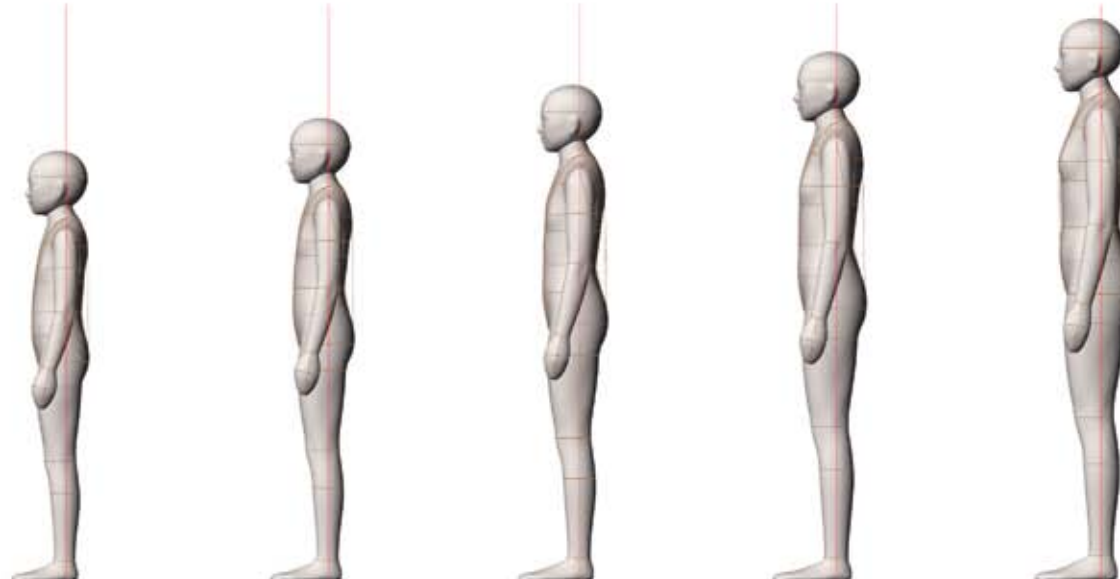

BOY SIZES:

SIDE VIEW

FRONT VIEW

GIRL SIZES:

SIDE VIEW

Size Category	Infant		Infant		Infant		Infant		Infant	
Size Range	44CM		50CM		60CM		70CM		80CM	
Neck Base	6 3/4	17.25	7 5/8	19.5	8 3/8	21.25	9 1/8	23	9 1/2	24
Across Shoulder	5 3/8	13.75	6 1/4	15.75	7	17.75	7 3/4	19.75	8 1/2	21.5
Chest	12 1/2	31.75	14 1/8	36	16 1/2	42	18 1/2	47	19 1/4	49
Bust	n/a	n/a	n/a	n/a	n/a	n/a	n/a	n/a	n/a	n/a
HPS to Apex	n/a	n/a	n/a	n/a	n/a	n/a	n/a	n/a	n/a	n/a
Waist	12 1/2	31.75	14 1/8	36	16 1/2	42	18 1/2	47	19 1/4	49
CF Neck to Waist	4 1/4	10.75	4 3/4	12.25	5 5/8	14.25	6 3/8	16.25	7 1/8	18
CB Neck to Waist	4 5/8	11.75	5 1/4	13.5	6 1/4	15.75	7	18	7 7/8	20
High Hip	n/a	n/a	n/a	n/a	n/a	n/a	n/a	n/a	n/a	n/a
Low Hip	11 7/8	30	13 3/8	34	15 3/4	40	17 3/4	45	19 5/8	50
Inseam	5 7/8	15	6 3/4	17	8 1/4	21	9 7/8	25	12 1/4	31.25
Total Rise	6 7/8	17.5	7 7/8	20	10 1/8	25.5	12 1/4	31.25	13 1/2	34.25
Thigh	6 3/4	17	7 5/8	19.25	8 3/4	22.25	10	25.5	11 3/8	28.75
CB Neck to Wrist	8 5/8	22	9 3/4	25	11 5/8	29.5	13 1/2	34.25	15 1/8	38.5
Bicep	4 1/8	10.5	4 5/8	11.75	5 1/4	13.25	5 7/8	15	6 1/4	16
Total Height	17 3/8	44	19 5/8	50	23 5/8	60	27 1/2	70	31 1/2	80
Head	13	33	14 3/4	37.5	16 3/8	41.5	18	45.5	19 1/8	48.5