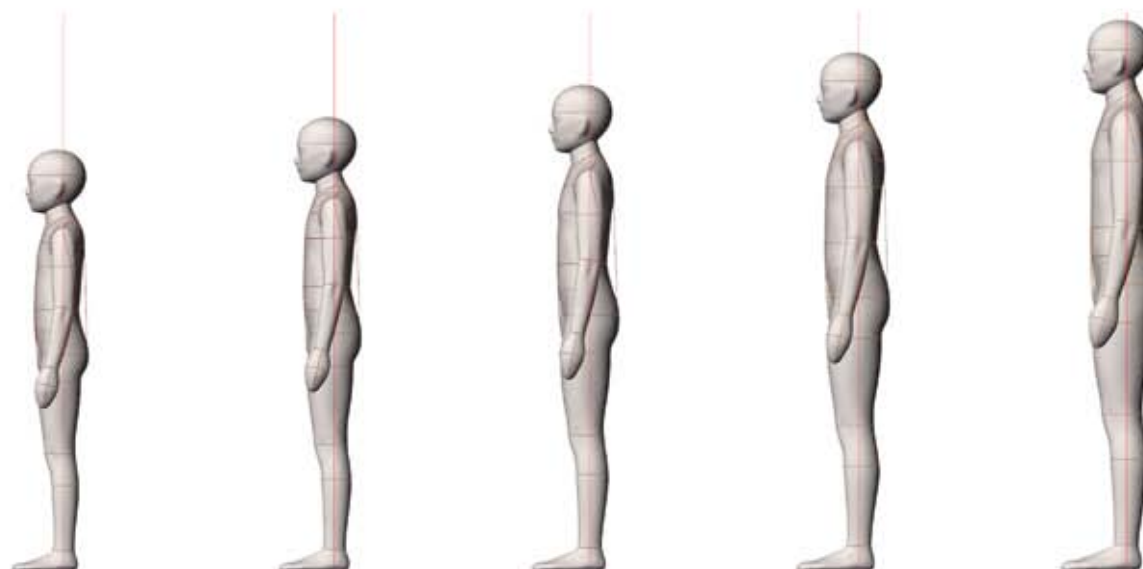

FRONT VIEW

BOY/GIRL SIZES:

90CM

100CM

110CM

120CM

SIDE VIEW

FRONT VIEW

BOY SIZES:

SIDE VIEW

FRONT VIEW

GIRL SIZES:

SIDE VIEW

Size Category	Infant		Infant		Infant		Infant		Infant	
Size Range	44CM		50CM		60CM		70CM		80CM	
Neck Base	6 3/4	17.25	7 5/8	19.5	8 3/8	21.25	9 1/8	23	9 1/2	24
Across Shoulder	5 3/8	13.75	6 1/4	15.75	7	17.75	7 3/4	19.75	8 1/2	21.5
Chest	12 1/2	31.75	14 1/8	36	16 1/2	42	18 1/2	47	19 1/4	49
Bust	n/a	n/a	n/a	n/a	n/a	n/a	n/a	n/a	n/a	n/a
HPS to Apex	n/a	n/a	n/a	n/a	n/a	n/a	n/a	n/a	n/a	n/a
Waist	12 1/2	31.75	14 1/8	36	16 1/2	42	18 1/2	47	19 1/4	49
CF Neck to Waist	4 1/4	10.75	4 3/4	12.25	5 5/8	14.25	6 3/8	16.25	7 1/8	18
CB Neck to Waist	4 5/8	11.75	5 1/4	13.5	6 1/4	15.75	7	18	7 7/8	20
High Hip	n/a	n/a	n/a	n/a	n/a	n/a	n/a	n/a	n/a	n/a
Low Hip	11 7/8	30	13 3/8	34	15 3/4	40	17 3/4	45	19 5/8	50
Inseam	5 7/8	15	6 3/4	17	8 1/4	21	9 7/8	25	12 1/4	31.25
Total Rise	6 7/8	17.5	7 7/8	20	10 1/8	25.5	12 1/4	31.25	13 1/2	34.25
Thigh	6 3/4	17	7 5/8	19.25	8 3/4	22.25	10	25.5	11 3/8	28.75
CB Neck to Wrist	8 5/8	22	9 3/4	25	11 5/8	29.5	13 1/2	34.25	15 1/8	38.5
Bicep	4 1/8	10.5	4 5/8	11.75	5 1/4	13.25	5 7/8	15	6 1/4	16
Total Height	17 3/8	44	19 5/8	50	23 5/8	60	27 1/2	70	31 1/2	80
Head	13	33	14 3/4	37.5	16 3/8	41.5	18	45.5	19 1/8	48.5