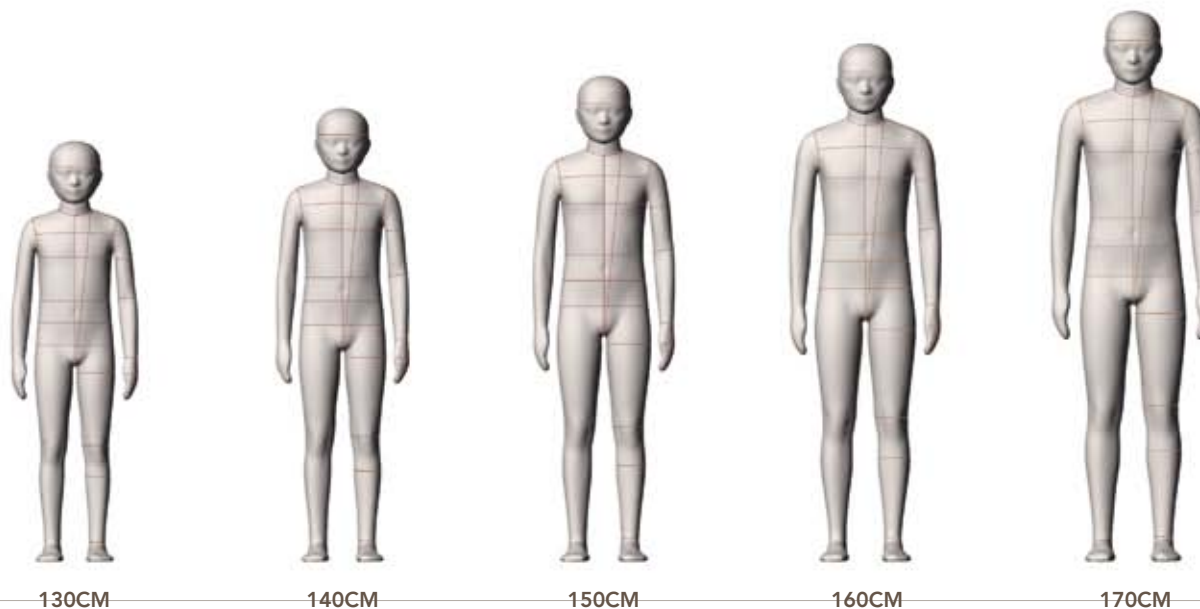

FRONT VIEW

BOY SIZES: