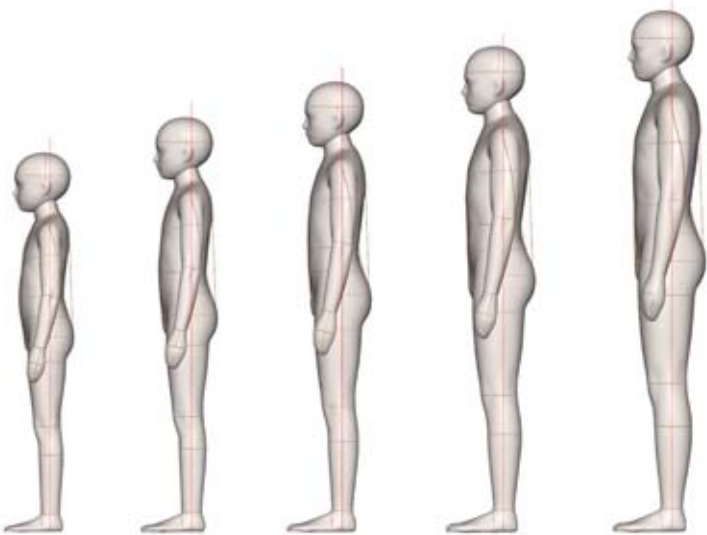

BOY/GIRL SIZES:

5

6

7

SIDE VIEW

FRONT VIEW

BOY SIZES:

8 10 12 14 16

GIRL SIZES:

8 10 12 14 16

SIDE VIEW

Size Category	Infant		Infant		Infant		Infant		Infant		Infant		Infant	
Size Range	NewBorn		3M		6M		9M		12M		18M		24M	
Neck Base	8 3/8	21.25	8 5/8	22	8 7/8	22.5	9 1/4	23.5	9 1/2	24	9 5/8	24.5	9 7/8	25
Across Shoulder	6 3/4	17	7 1/8	18.25	7 5/8	19.25	8 1/8	20.5	8 1/2	21.5	8 7/8	22.5	9 3/8	23.75
Chest	15 1/8	38.5	16 7/8	43	17 7/8	45.5	18 1/2	47	19 1/2	49.5	20	50.75	20 5/8	52.5
Bust	n/a	n/a	n/a	n/a	n/a	n/a	n/a	n/a	n/a	n/a	n/a	n/a	n/a	n/a
HPS to Apex	n/a	n/a	n/a	n/a	n/a	n/a	n/a	n/a	n/a	n/a	n/a	n/a	n/a	n/a
Waist	15 1/4	38.75	16 7/8	43	17 3/4	45	18 1/4	46.5	19 1/4	48.75	19 5/8	49.75	19 7/8	50.5
CF Neck to Waist	5 3/8	13.5	5 7/8	14.75	6 1/8	15.75	6 5/8	16.75	7 1/8	18	7 1/2	19.25	7 7/8	20.25
CB Neck to Waist	5 7/8	15	6 3/8	16.25	6 3/4	17.25	7 1/4	18.5	7 7/8	20	8 3/8	21.25	8 7/8	22.5
High Hip	n/a	n/a	n/a	n/a	n/a	n/a	n/a	n/a	n/a	n/a	n/a	n/a	n/a	n/a
Low Hip	14 5/8	37	16 1/2	42	17 5/8	44.75	18 3/4	47.5	19 5/8	50	20 1/4	51.5	20 7/8	53
Inseam	7 5/8	19.25	8 5/8	21.75	9 1/2	24.25	10 5/8	27	12 1/4	31.25	13 5/8	34.5	15	38
Total Rise	8 3/4	22	10 3/8	26.25	12	30.25	13 1/4	33.75	13 3/4	35	14 1/4	36.25	14 7/8	37.75
Thigh	8 1/4	21	9 1/8	23.25	10	25.25	10 7/8	27.5	11 1/4	28.75	11 3/4	30	12 1/4	31
CB Neck to Wrist	10 3/4	27.5	12	30.5	13 1/8	33.25	14 1/4	36.25	15 1/8	38.5	16 1/8	41	17 1/8	43.5
Bicep	5	12.75	5 3/8	13.75	5 3/4	14.75	6 1/8	15.5	6 1/4	16	6 1/2	16.5	6 5/8	17
Total Height	22	56	24 1/2	62	26 3/4	68	29 1/4	74.25	31 5/8	80.25	33 7/8	86	36 1/4	92
Head	16 3/8	41.5	16 7/8	43	17 3/4	45	18 7/8	48	19 1/4	49	19 3/4	50	19 7/8	50.5