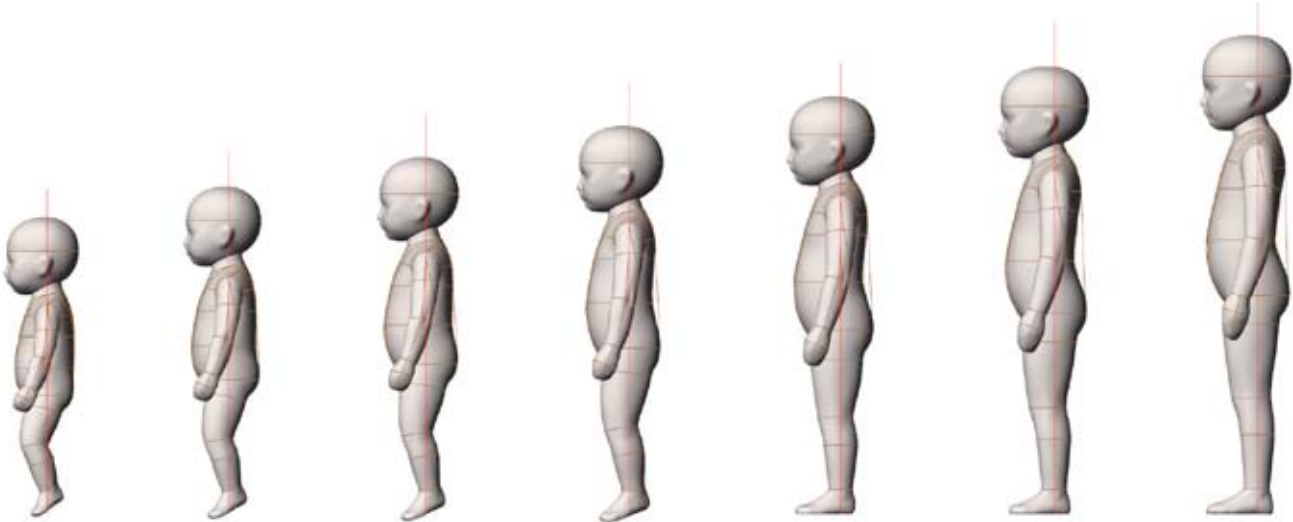

• = Soft Make

AVAILABILITY:

UK Shape GB							
▶ INFANT	UK	NB	3M	6M	9M	12M	18M 24M
▶ TODDLER	UK	3T	4T				
▶ BOY/GIRL	UK	5	6	7			
▶ BOY	UK	8	10	12	14	16	
▶ GIRL	UK	8	10	12	14	16	

FEATURES:

STANDARD FEATURES	FULL	HALF	SLACK	*SPECIAL NOTES
Collapsible Shoulders				*Children Size 8 & Up
Collapsible Right Hip				*Children Size 8 & Up
Detachable Arms	•			
Detachable Open Right Arm	•			*Children Size 12M & Up
Detachable Shoulder Caps	•			
Soft Belly	•			*Infant 12M & Up
Detachable Left Leg				*Children Size 8 & Up
2 Detachable Legs	•			*Boy & Girl Sizes 14, 16
Measurement Lines	•			
Form Stand	•			
Detachable Head & Twist Lock Pole	•			
Attached Hands	•			
Attached Feet	•			*Infant Only
Detachable Feet	•			*Toddler & Up
ACCESSORIES	(REQUIRES ADDITIONAL COST - REFER TO PRICE LIST)			
Standing Pegs	•			*Straight Legs / Included with Personalization Package
Body Stocking	•			*Included with Soft Forms
Head Stand	•			
Table Top Stand	•			*Infant 12M - Size 4 with Straight Legs
Full Form Stand	•			

FRONT VIEW

INFANT SIZES:

Newborn 3M 6M 9M 12M 18M 24M

SIDE VIEW

FRONT VIEW

TODDLER SIZES:

3T

4T

BOY/GIRL SIZES:

5

6

7

SIDE VIEW

FRONT VIEW

BOY SIZES:

8 10 12 14 16