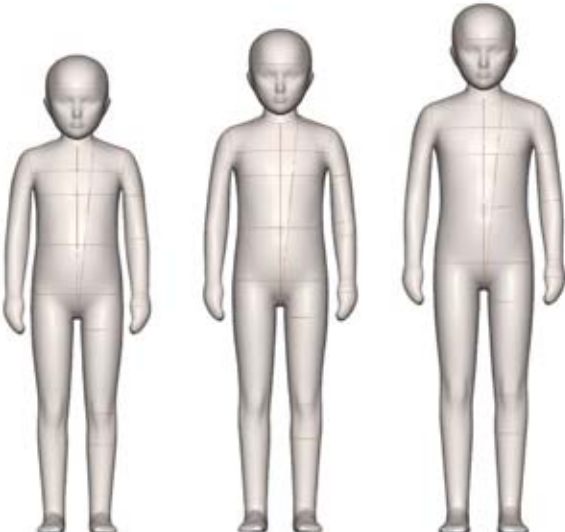

• = Soft Make

AVAILABILITY:

UK Shape GB							
▶ INFANT	UK	NB	3M	6M	9M	12M	18M 24M
▶ TODDLER	UK	3T	4T				
▶ BOY/GIRL	UK	5	6	7			
▶ BOY	UK	8	10	12	14	16	
▶ GIRL	UK	8	10	12	14	16	

FEATURES:

STANDARD FEATURES	FULL	HALF	SLACK	*SPECIAL NOTES
Collapsible Shoulders				*Children Size 8 & Up
Collapsible Right Hip				*Children Size 8 & Up
Detachable Arms	•			
Detachable Open Right Arm	•			*Children Size 12M & Up
Detachable Shoulder Caps	•			
Soft Belly	•			*Infant 12M & Up
Detachable Left Leg				*Children Size 8 & Up
2 Detachable Legs	•			*Boy & Girl Sizes 14, 16
Measurement Lines	•			
Form Stand	•			
Detachable Head & Twist Lock Pole	•			
Attached Hands	•			
Attached Feet	•			*Infant Only
Detachable Feet	•			*Toddler & Up
ACCESSORIES	(REQUIRES ADDITIONAL COST - REFER TO PRICE LIST)			
Standing Pegs	•			*Straight Legs / Included with Personalization Package
Body Stocking	•			*Included with Soft Forms
Head Stand	•			
Table Top Stand	•			*Infant 12M - Size 4 with Straight Legs
Full Form Stand	•			

FRONT VIEW

INFANT SIZES:

Newborn 3M 6M 9M 12M 18M 24M

SIDE VIEW

FRONT VIEW

TODDLER SIZES:

3T

4T

BOY/GIRL SIZES:

5

6

7

SIDE VIEW

FRONT VIEW

BOY SIZES:

8 10 12 14 16