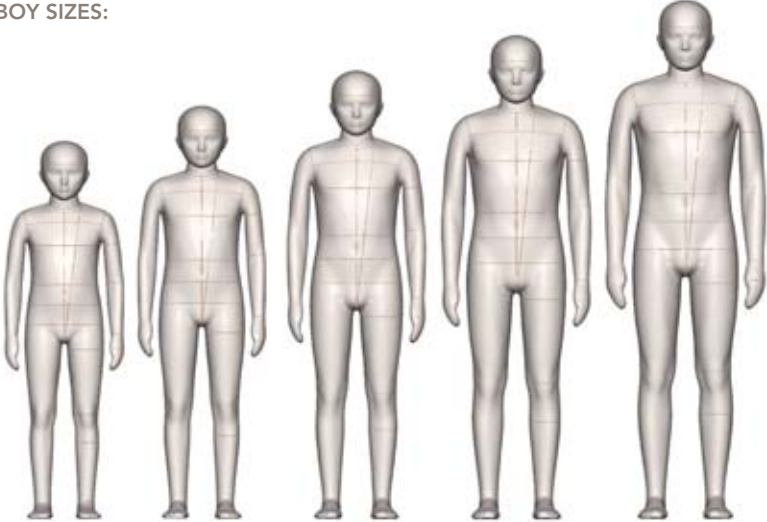

• = Soft Make

AVAILABILITY:

UK Shape GB							
▶ INFANT	UK	NB	3M	6M	9M	12M	18M 24M
▶ TODDLER	UK	3T	4T				
▶ BOY/GIRL	UK	5	6	7			
▶ BOY	UK	8	10	12	14	16	
▶ GIRL	UK	8	10	12	14	16	

FEATURES:

STANDARD FEATURES	FULL	HALF	SLACK	*SPECIAL NOTES
Collapsible Shoulders				*Children Size 8 & Up
Collapsible Right Hip				*Children Size 8 & Up
Detachable Arms	•			
Detachable Open Right Arm	•			*Children Size 12M & Up
Detachable Shoulder Caps	•			
Soft Belly	•			*Infant 12M & Up
Detachable Left Leg				*Children Size 8 & Up
2 Detachable Legs	•			*Boy & Girl Sizes 14, 16
Measurement Lines	•			
Form Stand	•			
Detachable Head & Twist Lock Pole	•			
Attached Hands	•			
Attached Feet	•			*Infant Only
Detachable Feet	•			*Toddler & Up
ACCESSORIES	(REQUIRES ADDITIONAL COST - REFER TO PRICE LIST)			
Standing Pegs	•			*Straight Legs / Included with Personalization Package
Body Stocking	•			*Included with Soft Forms
Head Stand	•			
Table Top Stand	•			*Infant 12M - Size 4 with Straight Legs
Full Form Stand	•			

BOY/GIRL SIZES:

5

6

7

SIDE VIEW

FRONT VIEW

BOY SIZES:

8 10 12 14 16