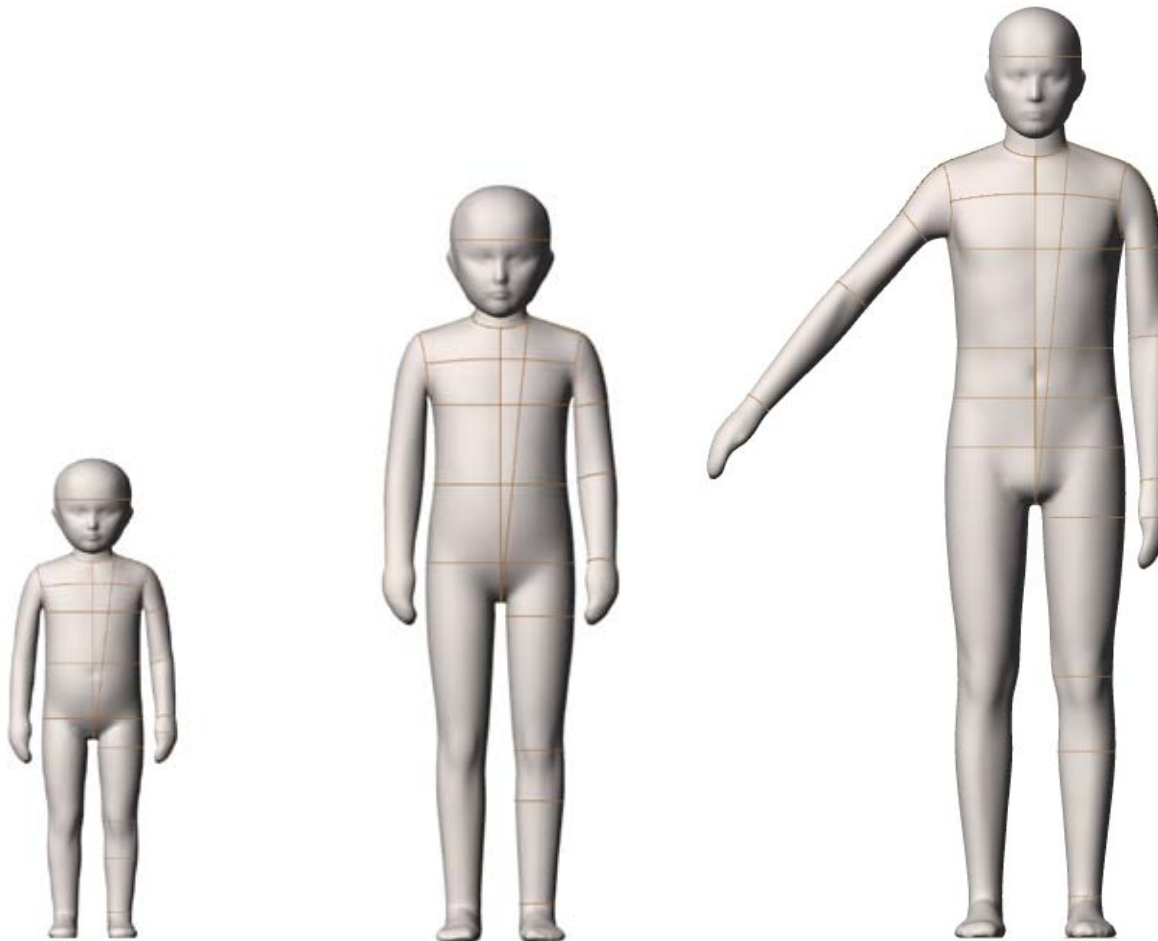

UK Shape GB | CHILDREN

Infant (Newborn - 24M)
Toddler (3T - 4T)
Boy/Girl (5 - 7)
Boy (8 - 16)
Girl (8 - 16)

alvaFORM

[v5.0]

For additional information
and pricing details, contact:

United States
Alvanon, Inc.
212.868.4318
us.sales@alvanon.com

• = Soft Make

AVAILABILITY:

UK Shape GB							
▶ INFANT	UK	NB	3M	6M	9M	12M	18M 24M
▶ TODDLER	UK	3T	4T				
▶ BOY/GIRL	UK	5	6	7			
▶ BOY	UK	8	10	12	14	16	
▶ GIRL	UK	8	10	12	14	16	

FEATURES:

STANDARD FEATURES	FULL	HALF	SLACK	*SPECIAL NOTES
Collapsible Shoulders				*Children Size 8 & Up
Collapsible Right Hip				*Children Size 8 & Up
Detachable Arms	•			
Detachable Open Right Arm	•			*Children Size 12M & Up
Detachable Shoulder Caps	•			
Soft Belly	•			*Infant 12M & Up
Detachable Left Leg				*Children Size 8 & Up
2 Detachable Legs	•			*Boy & Girl Sizes 14, 16
Measurement Lines	•			
Form Stand	•			
Detachable Head & Twist Lock Pole	•			
Attached Hands	•			
Attached Feet	•			*Infant Only
Detachable Feet	•			*Toddler & Up
ACCESSORIES	(REQUIRES ADDITIONAL COST - REFER TO PRICE LIST)			
Standing Pegs	•			*Straight Legs / Included with Personalization Package
Body Stocking	•			*Included with Soft Forms
Head Stand	•			
Table Top Stand	•			*Infant 12M - Size 4 with Straight Legs
Full Form Stand	•			

FRONT VIEW

INFANT SIZES:

Newborn 3M 6M 9M 12M 18M 24M

SIDE VIEW

FRONT VIEW

TODDLER SIZES:

3T

4T

BOY/GIRL SIZES:

5

6

7

SIDE VIEW

FRONT VIEW

BOY SIZES:

8 10 12 14 16