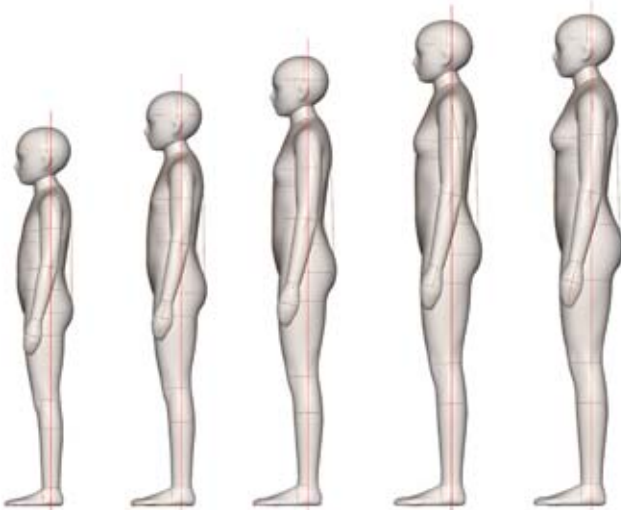

BOY/GIRL SIZES:

5

6

7

SIDE VIEW

FRONT VIEW

BOY SIZES:

8 10 12 14 16

GIRL SIZES:

8 10 12 14 16

SIDE VIEW

Size Category	Infant		Infant		Infant		Infant		Infant		Infant		Infant	
Size Range	NewBorn		3M		6M		9M		12M		18M		24M	
Neck Base	8 3/8	21.25	8 5/8	22	8 7/8	22.5	9 1/4	23.5	9 1/2	24	9 5/8	24.5	9 7/8	25
Across Shoulder	6 3/4	17	7 1/8	18.25	7 5/8	19.25	8 1/8	20.5	8 1/2	21.5	8 7/8	22.5	9 3/8	23.75
Chest	15 1/8	38.5	16 7/8	43	17 7/8	45.5	18 1/2	47	19 1/2	49.5	20	50.75	20 5/8	52.5
Bust	n/a	n/a	n/a	n/a	n/a	n/a	n/a	n/a	n/a	n/a	n/a	n/a	n/a	n/a
HPS to Apex	n/a	n/a	n/a	n/a	n/a	n/a	n/a	n/a	n/a	n/a	n/a	n/a	n/a	n/a
Waist	15 1/4	38.75	16 7/8	43	17 3/4	45	18 1/4	46.5	19 1/4	48.75	19 5/8	49.75	19 7/8	50.5
CF Neck to Waist	5 3/8	13.5	5 7/8	14.75	6 1/8	15.75	6 5/8	16.75	7 1/8	18	7 1/2	19.25	7 7/8	20.25
CB Neck to Waist	5 7/8	15	6 3/8	16.25	6 3/4	17.25	7 1/4	18.5	7 7/8	20	8 3/8	21.25	8 7/8	22.5
High Hip	n/a	n/a	n/a	n/a	n/a	n/a	n/a	n/a	n/a	n/a	n/a	n/a	n/a	n/a
Low Hip	14 5/8	37	16 1/2	42	17 5/8	44.75	18 3/4	47.5	19 5/8	50	20 1/4	51.5	20 7/8	53
Inseam	7 5/8	19.25	8 5/8	21.75	9 1/2	24.25	10 5/8	27	12 1/4	31.25	13 5/8	34.5	15	38
Total Rise	8 3/4	22	10 3/8	26.25	12	30.25	13 1/4	33.75	13 3/4	35	14 1/4	36.25	14 7/8	37.75
Thigh	8 1/4	21	9 1/8	23.25	10	25.25	10 7/8	27.5	11 1/4	28.75	11 3/4	30	12 1/4	31
CB Neck to Wrist	10 3/4	27.5	12	30.5	13 1/8	33.25	14 1/4	36.25	15 1/8	38.5	16 1/8	41	17 1/8	43.5
Bicep	5	12.75	5 3/8	13.75	5 3/4	14.75	6 1/8	15.5	6 1/4	16	6 1/2	16.5	6 5/8	17
Total Height	22	56	24 1/2	62	26 3/4	68	29 1/4	74.25	31 5/8	80.25	33 7/8	86	36 1/4	92
Head	16 3/8	41.5	16 7/8	43	17 3/4	45	18 7/8	48	19 1/4	49	19 3/4	50	19 7/8	50.5