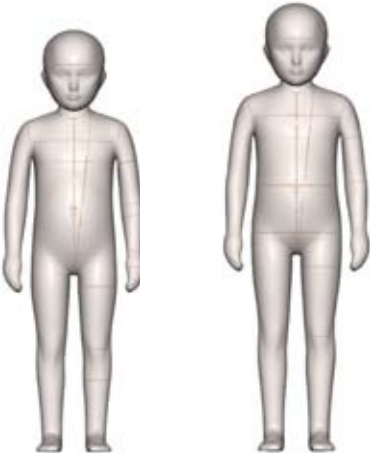

• = Soft Make

AVAILABILITY:

UK Shape GB							
▶ INFANT	UK	NB	3M	6M	9M	12M	18M 24M
▶ TODDLER	UK	3T	4T				
▶ BOY/GIRL	UK	5	6	7			
▶ BOY	UK	8	10	12	14	16	
▶ GIRL	UK	8	10	12	14	16	

FEATURES:

STANDARD FEATURES	FULL	HALF	SLACK	*SPECIAL NOTES
Collapsible Shoulders				*Children Size 8 & Up
Collapsible Right Hip				*Children Size 8 & Up
Detachable Arms	•			
Detachable Open Right Arm	•			*Children Size 12M & Up
Detachable Shoulder Caps	•			
Soft Belly	•			*Infant 12M & Up
Detachable Left Leg				*Children Size 8 & Up
2 Detachable Legs	•			*Boy & Girl Sizes 14, 16
Measurement Lines	•			
Form Stand	•			
Detachable Head & Twist Lock Pole	•			
Attached Hands	•			
Attached Feet	•			*Infant Only
Detachable Feet	•			*Toddler & Up
ACCESSORIES	(REQUIRES ADDITIONAL COST - REFER TO PRICE LIST)			
Standing Pegs	•			*Straight Legs / Included with Personalization Package
Body Stocking	•			*Included with Soft Forms
Head Stand	•			
Table Top Stand	•			*Infant 12M - Size 4 with Straight Legs
Full Form Stand	•			

FRONT VIEW

INFANT SIZES:

Newborn 3M 6M 9M 12M 18M 24M

SIDE VIEW

FRONT VIEW

TODDLER SIZES:

3T

4T

BOY/GIRL SIZES:

5

6

7

SIDE VIEW

FRONT VIEW

BOY SIZES:

8 10 12 14 16