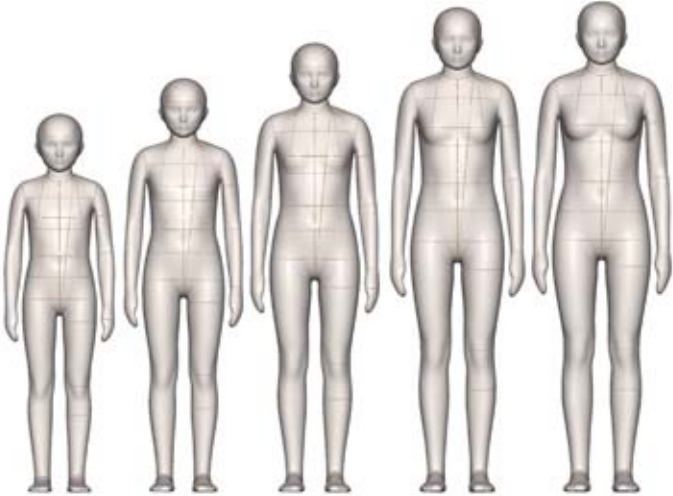

GIRL SIZES:

8 10 12 14 16

SIDE VIEW