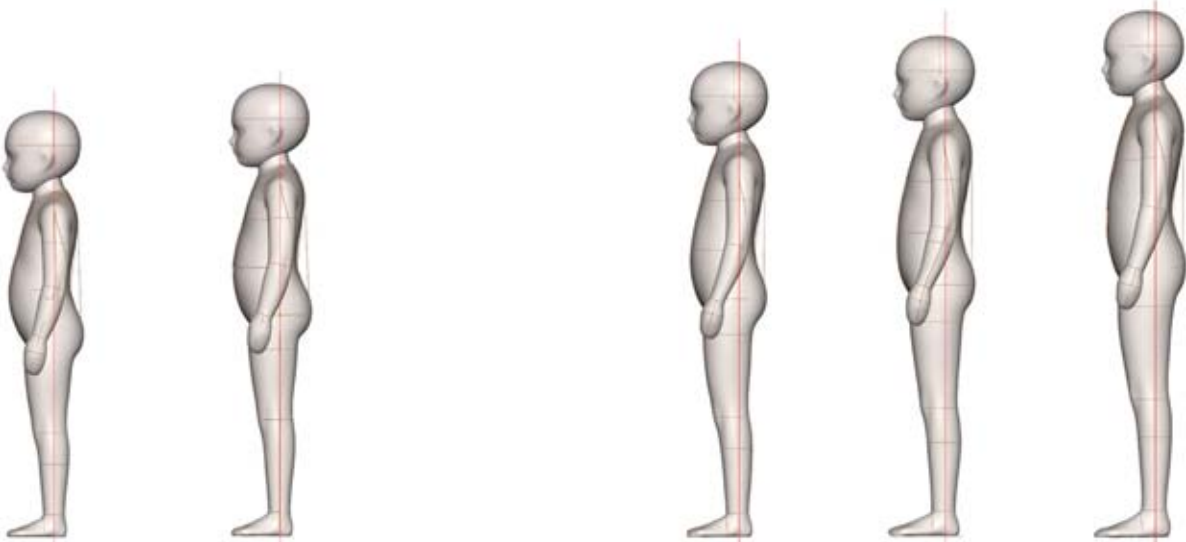

BOY/GIRL SIZES:

5

6

7

SIDE VIEW

FRONT VIEW

BOY SIZES:

8 10 12 14 16

GIRL SIZES:

8 10 12 14 16

SIDE VIEW

Size Category	Infant		Infant		Infant		Infant		Infant		Infant		Infant	
Size Range	NewBorn		3M		6M		9M		12M		18M		24M	
Neck Base	8 3/8	21.25	8 5/8	22	8 7/8	22.5	9 1/4	23.5	9 1/2	24	9 5/8	24.5	9 7/8	25
Across Shoulder	6 3/4	17	7 1/8	18.25	7 5/8	19.25	8 1/8	20.5	8 1/2	21.5	8 7/8	22.5	9 3/8	23.75
Chest	15 1/8	38.5	16 7/8	43	17 7/8	45.5	18 1/2	47	19 1/2	49.5	20	50.75	20 5/8	52.5
Bust	n/a	n/a	n/a	n/a	n/a	n/a	n/a	n/a	n/a	n/a	n/a	n/a	n/a	n/a
HPS to Apex	n/a	n/a	n/a	n/a	n/a	n/a	n/a	n/a	n/a	n/a	n/a	n/a	n/a	n/a
Waist	15 1/4	38.75	16 7/8	43	17 3/4	45	18 1/4	46.5	19 1/4	48.75	19 5/8	49.75	19 7/8	50.5
CF Neck to Waist	5 3/8	13.5	5 7/8	14.75	6 1/8	15.75	6 5/8	16.75	7 1/8	18	7 1/2	19.25	7 7/8	20.25
CB Neck to Waist	5 7/8	15	6 3/8	16.25	6 3/4	17.25	7 1/4	18.5	7 7/8	20	8 3/8	21.25	8 7/8	22.5
High Hip	n/a	n/a	n/a	n/a	n/a	n/a	n/a	n/a	n/a	n/a	n/a	n/a	n/a	n/a
Low Hip	14 5/8	37	16 1/2	42	17 5/8	44.75	18 3/4	47.5	19 5/8	50	20 1/4	51.5	20 7/8	53
Inseam	7 5/8	19.25	8 5/8	21.75	9 1/2	24.25	10 5/8	27	12 1/4	31.25	13 5/8	34.5	15	38
Total Rise	8 3/4	22	10 3/8	26.25	12	30.25	13 1/4	33.75	13 3/4	35	14 1/4	36.25	14 7/8	37.75
Thigh	8 1/4	21	9 1/8	23.25	10	25.25	10 7/8	27.5	11 1/4	28.75	11 3/4	30	12 1/4	31
CB Neck to Wrist	10 3/4	27.5	12	30.5	13 1/8	33.25	14 1/4	36.25	15 1/8	38.5	16 1/8	41	17 1/8	43.5
Bicep	5	12.75	5 3/8	13.75	5 3/4	14.75	6 1/8	15.5	6 1/4	16	6 1/2	16.5	6 5/8	17
Total Height	22	56	24 1/2	62	26 3/4	68	29 1/4	74.25	31 5/8	80.25	33 7/8	86	36 1/4	92
Head	16 3/8	41.5	16 7/8	43	17 3/4	45	18 7/8	48	19 1/4	49	19 3/4	50	19 7/8	50.5