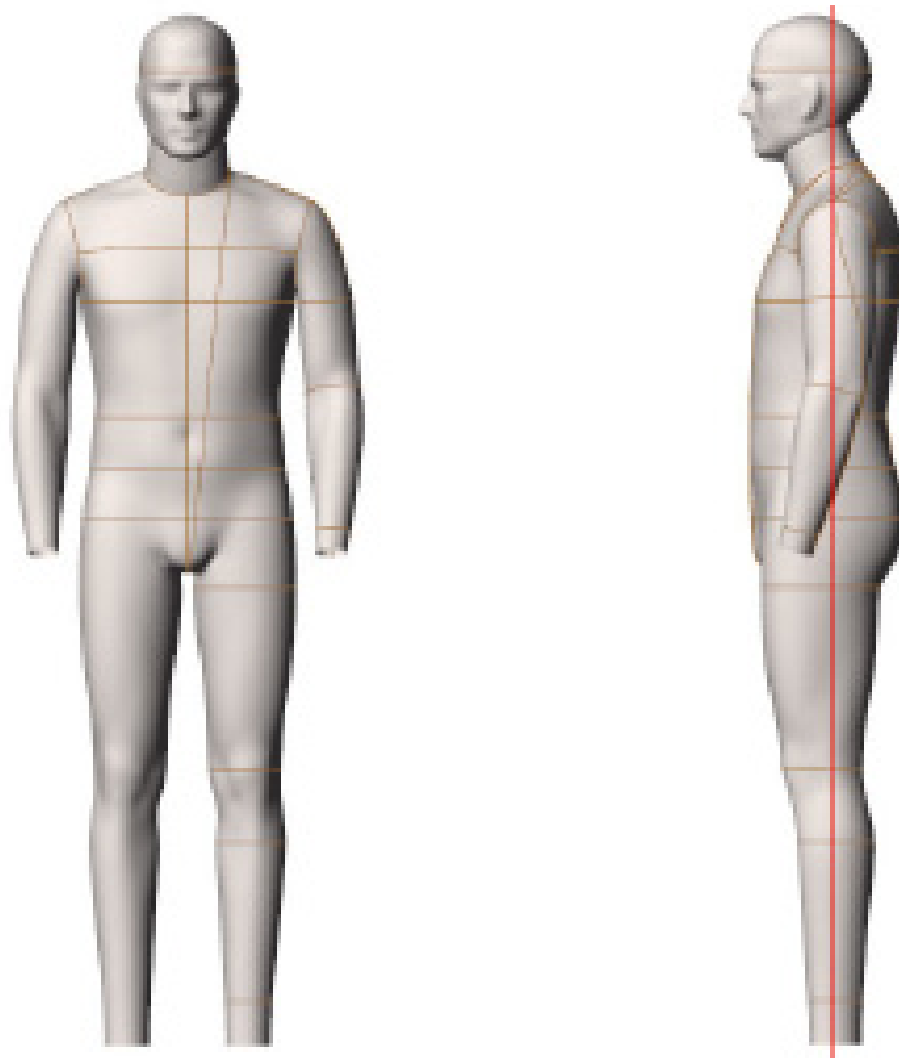

Alvanon Standard Mexico | MEN

Men (26 - 36)

Men Large (38 - 40)

alva **FORM**

[v4.0]

**For additional information
and pricing details, contact:**

United States

Alvanon, Inc.
212.868.4318
us.sales@alvanon.com

- = Fiberglass Make
- = Soft Make

AVAILABILITY:

Alvanon Standard Mexico							
▶ MEN	MX	26	28	30	32	34	36
▶ MEN LARGE*	MX	38*	40*				

*Not available in Full Form style for Soft make

FEATURES:

STANDARD FEATURES	FULL	HALF	SLACK	*SPECIAL NOTES
Collapsible Shoulders	●	●		
Collapsible Right Hip	●		●	
Detachable Arms	● ●	● ●		
Detachable Shoulder Caps	● ●	● ●		
Soft Belly	● ●	●	● ●	
Detachable Left Leg	●		●	
2 Detachable Legs	●		●	
Measurement Lines	● ●	● ●	● ●	
Form Stand	● ●	● ●	● ●	
Detachable Twist Lock Pole	● ●		● ●	
ACCESSORIES	(REQUIRES ADDITIONAL COST - REFER TO PRICE LIST)			
Detachable Head	● ●			
Standing Pegs	● ●			*Included with Personalization Package
Body Stocking	● ●	● ●	● ●	*Included with Soft Forms
Head Stand	● ●			
Full Form Stand	● ●		● ●	

FRONT VIEW

MEN SIZES:

MEN LARGE SIZES:

26

28

30

32

34