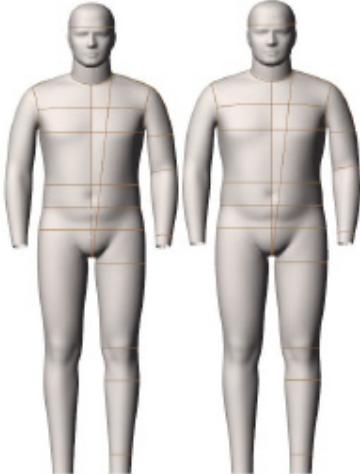

- = Fiberglass Make
- = Soft Make

AVAILABILITY:

Alvanon Standard Mexico							
▶ MEN	MX	26	28	30	32	34	36
▶ MEN LARGE*	MX	38*	40*				

*Not available in Full Form style for Soft make

FEATURES:

STANDARD FEATURES	FULL	HALF	SLACK	*SPECIAL NOTES
Collapsible Shoulders	●	●		
Collapsible Right Hip	●		●	
Detachable Arms	● ●	● ●		
Detachable Shoulder Caps	● ●	● ●		
Soft Belly	● ●	●	● ●	
Detachable Left Leg	●		●	
2 Detachable Legs	●		●	
Measurement Lines	● ●	● ●	● ●	
Form Stand	● ●	● ●	● ●	
Detachable Twist Lock Pole	● ●		● ●	
ACCESSORIES	(REQUIRES ADDITIONAL COST - REFER TO PRICE LIST)			
Detachable Head	● ●			
Standing Pegs	● ●			*Included with Personalization Package
Body Stocking	● ●	● ●	● ●	*Included with Soft Forms
Head Stand	● ●			
Full Form Stand	● ●		● ●	

FRONT VIEW

MEN SIZES:

MEN LARGE SIZES:

26

28

30

32

34