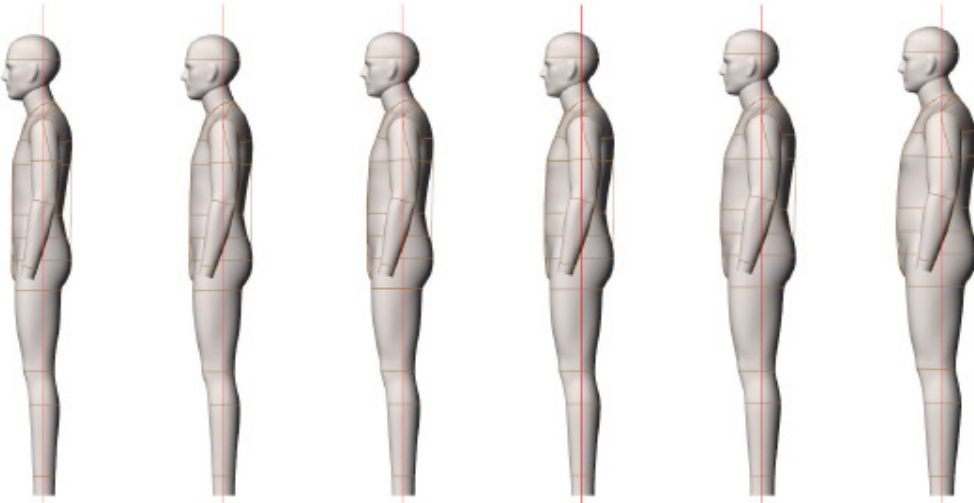

FRONT VIEW

MEN SIZES:

MEN LARGE SIZES:

26

28

30

32

34

36

38

40

SIDE VIEW

Size Category	Men		Men		Men		Men		Men		Men		Men Large		Men Large	
Size Range	26		28		30		32		34		36		38		40	
Neck Base	15 1/4	38.75	15 3/4	40	16 1/4	41.25	16 3/4	42.5	17 1/4	43.75	17 3/4	45	18 1/4	46.25	18 3/4	47.5
Across Shoulder	16 5/8	42.25	17	43.25	17 3/8	44.25	17 7/8	45.25	18 1/4	46.25	18 5/8	47.25	19	48.25	19 3/8	49.25
Chest	34 1/4	87	36 1/4	92	38 1/4	97	40 1/8	102	42 1/8	107	44 1/8	112	46 1/8	117	48	122
Waist	28 1/2	72	30 1/2	77	32 1/4	82	34 1/4	87	36 1/4	92	38 1/4	97	40 3/4	103	43	109
CF neck To Waist	14 5/8	37.25	14 3/4	37.25	14 7/8	37.75	14 7/8	37.75	15	38	15 1/8	38.25	15 1/4	38.75	15 3/8	39.25
CB neck To Waist	17 1/8	43.5	17 1/8	43.5	17 1/8	43.75	17 1/8	43.75	17 1/4	44	17 3/8	44.25	17 1/2	44.5	17 5/8	44.75
High Hip	30 1/2	77.75	32 1/2	82.75	34 1/2	87.75	36 1/2	92.75	38 1/2	97.75	40 1/2	102.75	42 1/2	108.25	45	113.75
Low Hip	33 1/2	85	35 3/8	90	37 3/8	95	39 3/8	100	41 3/8	105	43 1/4	110	45 1/4	115	47 1/4	120
Inseam	30 1/2	77.5	30 1/2	77.5	30 3/4	78	30 3/4	78	31	78.5	31 1/4	79	31 1/4	79.5	31 1/2	80
Total Rise	26	66	26 1/2	67.25	27 1/8	68.75	27 5/8	70.25	28 3/8	72	29 1/8	73.75	29 7/8	75.75	30 5/8	78
Thigh	20	50.75	21	53.25	22	55.75	23	58.25	23 7/8	60.75	24 7/8	63.25	25 7/8	65.75	27 1/8	68.75
CB neck To Wrist	31 1/8	79	31 3/8	79.5	31 3/4	80.5	31 7/8	81	32 1/4	82	32 3/4	83	33 1/8	84	33 1/2	85
Bicep	11 3/4	30	12 1/2	31.25	12 3/4	32.5	13 1/4	33.75	13 3/4	35	14 1/4	36.25	14 3/4	37.5	15 1/4	38.75
Total Height	66 1/2	169	66 1/2	169	66 7/8	170	66 7/8	170	67 3/8	171	67 3/4	172	68 1/8	173	68 1/2	174
Head	22 3/4	57.75	22 3/4	57.75	22 3/4	57.75	22 3/4	57.75	23 1/4	58.75	23 1/2	59.75	24	60.75	24 1/4	61.75