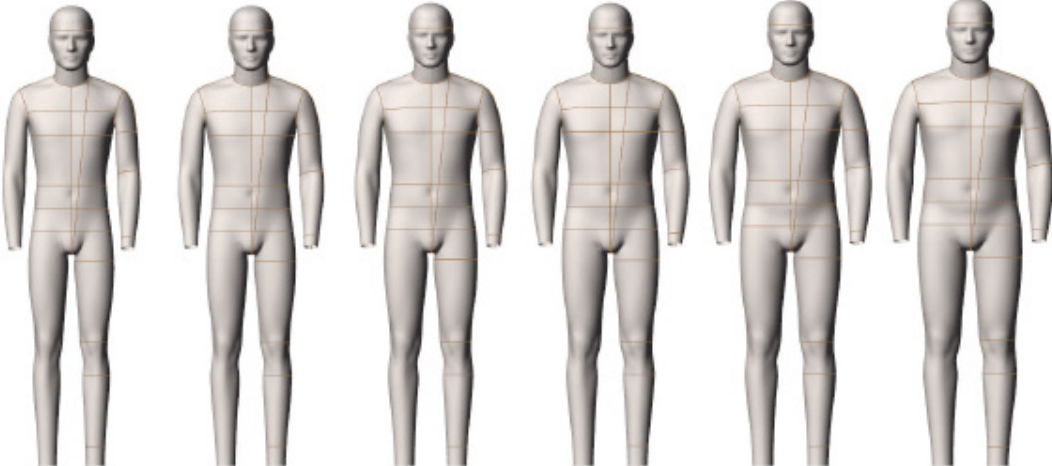

- = Fiberglass Make
- = Soft Make

AVAILABILITY:

Alvanon Standard Mexico							
▶ MEN	MX	26	28	30	32	34	36
▶ MEN LARGE*	MX	38*	40*				

*Not available in Full Form style for Soft make

FEATURES:

STANDARD FEATURES	FULL	HALF	SLACK	*SPECIAL NOTES
Collapsible Shoulders	●	●		
Collapsible Right Hip	●		●	
Detachable Arms	● ●	● ●		
Detachable Shoulder Caps	● ●	● ●		
Soft Belly	● ●	●	● ●	
Detachable Left Leg	●		●	
2 Detachable Legs	●		●	
Measurement Lines	● ●	● ●	● ●	
Form Stand	● ●	● ●	● ●	
Detachable Twist Lock Pole	● ●		● ●	
ACCESSORIES	(REQUIRES ADDITIONAL COST - REFER TO PRICE LIST)			
Detachable Head	● ●			
Standing Pegs	● ●			*Included with Personalization Package
Body Stocking	● ●	● ●	● ●	*Included with Soft Forms
Head Stand	● ●			
Full Form Stand	● ●		● ●	

FRONT VIEW

MEN SIZES:

MEN LARGE SIZES:

26

28

30

32

34