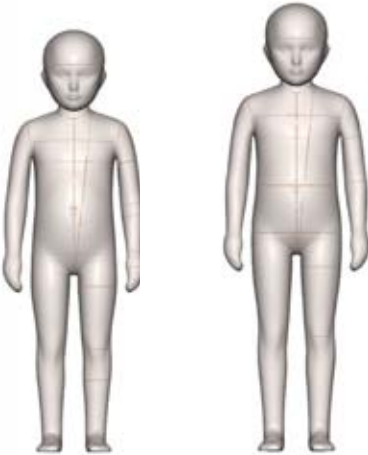

• = Soft Make

AVAILABILITY:

UK Shape GB							
▶ INFANT	UK	NB	3M	6M	9M	12M	18M 24M
▶ TODDLER	UK	3T	4T				
▶ BOY/GIRL	UK	5	6	7			
▶ BOY	UK	8	10	12	14	16	
▶ GIRL	UK	8	10	12	14	16	

FEATURES:

STANDARD FEATURES	FULL	HALF	SLACK	*SPECIAL NOTES
Collapsible Shoulders				*Children Size 8 & Up
Collapsible Right Hip				*Children Size 8 & Up
Detachable Arms	•			
Detachable Open Right Arm	•			*Children Size 12M & Up
Detachable Shoulder Caps	•			
Soft Belly	•			*Infant 12M & Up
Detachable Left Leg				*Children Size 8 & Up
2 Detachable Legs	•			*Boy & Girl Sizes 14, 16
Measurement Lines	•			
Form Stand	•			
Detachable Head & Twist Lock Pole	•			
Attached Hands	•			
Attached Feet	•			*Infant Only
Detachable Feet	•			*Toddler & Up
ACCESSORIES	(REQUIRES ADDITIONAL COST - REFER TO PRICE LIST)			
Standing Pegs	•			*Straight Legs / Included with Personalization Package
Body Stocking	•			*Included with Soft Forms
Head Stand	•			
Table Top Stand	•			*Infant 12M - Size 4 with Straight Legs
Full Form Stand	•			

FRONT VIEW

INFANT SIZES:

Newborn 3M 6M 9M 12M 18M 24M

SIDE VIEW

FRONT VIEW

TODDLER SIZES:

3T

4T

BOY/GIRL SIZES:

5

6

7

SIDE VIEW

FRONT VIEW

BOY SIZES:

8 10 12 14 16