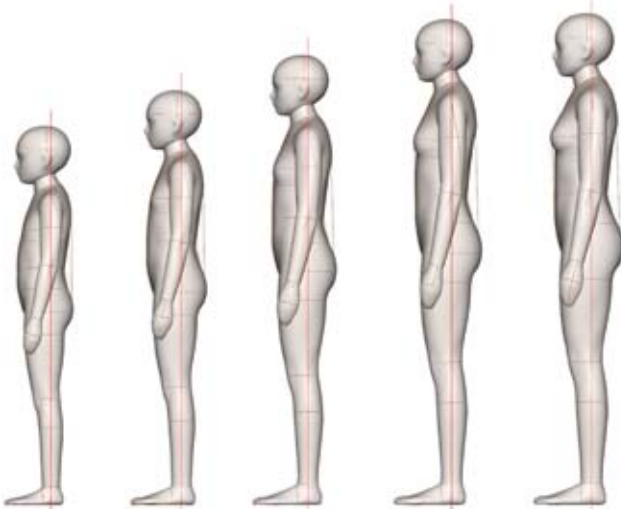

BOY/GIRL SIZES:

5

6

7

SIDE VIEW

FRONT VIEW

BOY SIZES:

8 10 12 14 16

GIRL SIZES:

8 10 12 14 16

SIDE VIEW

Size Category	Infant		Infant		Infant		Infant		Infant		Infant		Infant	
Size Range	NewBorn		3M		6M		9M		12M		18M		24M	
Neck Base	8 3/8	21.25	8 5/8	22	8 7/8	22.5	9 1/4	23.5	9 1/2	24	9 5/8	24.5	9 7/8	25
Across Shoulder	6 3/4	17	7 1/8	18.25	7 5/8	19.25	8 1/8	20.5	8 1/2	21.5	8 7/8	22.5	9 3/8	23.75
Chest	15 1/8	38.5	16 7/8	43	17 7/8	45.5	18 1/2	47	19 1/2	49.5	20	50.75	20 5/8	52.5
Bust	n/a	n/a	n/a	n/a	n/a	n/a	n/a	n/a	n/a	n/a	n/a	n/a	n/a	n/a
HPS to Apex	n/a	n/a	n/a	n/a	n/a	n/a	n/a	n/a	n/a	n/a	n/a	n/a	n/a	n/a
Waist	15 1/4	38.75	16 7/8	43	17 3/4	45	18 1/4	46.5	19 1/4	48.75	19 5/8	49.75	19 7/8	50.5
CF Neck to Waist	5 3/8	13.5	5 7/8	14.75	6 1/8	15.75	6 5/8	16.75	7 1/8	18	7 1/2	19.25	7 7/8	20.25
CB Neck to Waist	5 7/8	15	6 3/8	16.25	6 3/4	17.25	7 1/4	18.5	7 7/8	20	8 3/8	21.25	8 7/8	22.5
High Hip	n/a	n/a	n/a	n/a	n/a	n/a	n/a	n/a	n/a	n/a	n/a	n/a	n/a	n/a
Low Hip	14 5/8	37	16 1/2	42	17 5/8	44.75	18 3/4	47.5	19 5/8	50	20 1/4	51.5	20 7/8	53
Inseam	7 5/8	19.25	8 5/8	21.75	9 1/2	24.25	10 5/8	27	12 1/4	31.25	13 5/8	34.5	15	38
Total Rise	8 3/4	22	10 3/8	26.25	12	30.25	13 1/4	33.75	13 3/4	35	14 1/4	36.25	14 7/8	37.75
Thigh	8 1/4	21	9 1/8	23.25	10	25.25	10 7/8	27.5	11 1/4	28.75	11 3/4	30	12 1/4	31
CB Neck to Wrist	10 3/4	27.5	12	30.5	13 1/8	33.25	14 1/4	36.25	15 1/8	38.5	16 1/8	41	17 1/8	43.5
Bicep	5	12.75	5 3/8	13.75	5 3/4	14.75	6 1/8	15.5	6 1/4	16	6 1/2	16.5	6 5/8	17
Total Height	22	56	24 1/2	62	26 3/4	68	29 1/4	74.25	31 5/8	80.25	33 7/8	86	36 1/4	92
Head	16 3/8	41.5	16 7/8	43	17 3/4	45	18 7/8	48	19 1/4	49	19 3/4	50	19 7/8	50.5