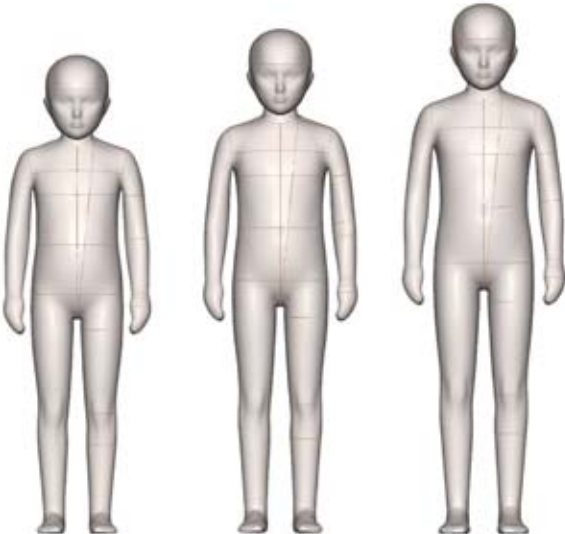

• = Soft Make

AVAILABILITY:

UK Shape GB							
▶ INFANT	UK	NB	3M	6M	9M	12M	18M 24M
▶ TODDLER	UK	3T	4T				
▶ BOY/GIRL	UK	5	6	7			
▶ BOY	UK	8	10	12	14	16	
▶ GIRL	UK	8	10	12	14	16	

FEATURES:

STANDARD FEATURES	FULL	HALF	SLACK	*SPECIAL NOTES
Collapsible Shoulders				*Children Size 8 & Up
Collapsible Right Hip				*Children Size 8 & Up
Detachable Arms	•			
Detachable Open Right Arm	•			*Children Size 12M & Up
Detachable Shoulder Caps	•			
Soft Belly	•			*Infant 12M & Up
Detachable Left Leg				*Children Size 8 & Up
2 Detachable Legs	•			*Boy & Girl Sizes 14, 16
Measurement Lines	•			
Form Stand	•			
Detachable Head & Twist Lock Pole	•			
Attached Hands	•			
Attached Feet	•			*Infant Only
Detachable Feet	•			*Toddler & Up
ACCESSORIES	(REQUIRES ADDITIONAL COST - REFER TO PRICE LIST)			
Standing Pegs	•			*Straight Legs / Included with Personalization Package
Body Stocking	•			*Included with Soft Forms
Head Stand	•			
Table Top Stand	•			*Infant 12M - Size 4 with Straight Legs
Full Form Stand	•			

FRONT VIEW

INFANT SIZES:

Newborn 3M 6M 9M 12M 18M 24M

SIDE VIEW

FRONT VIEW

TODDLER SIZES:

3T

4T

BOY/GIRL SIZES:

5

6

7

SIDE VIEW

FRONT VIEW

BOY SIZES:

8 10 12 14 16