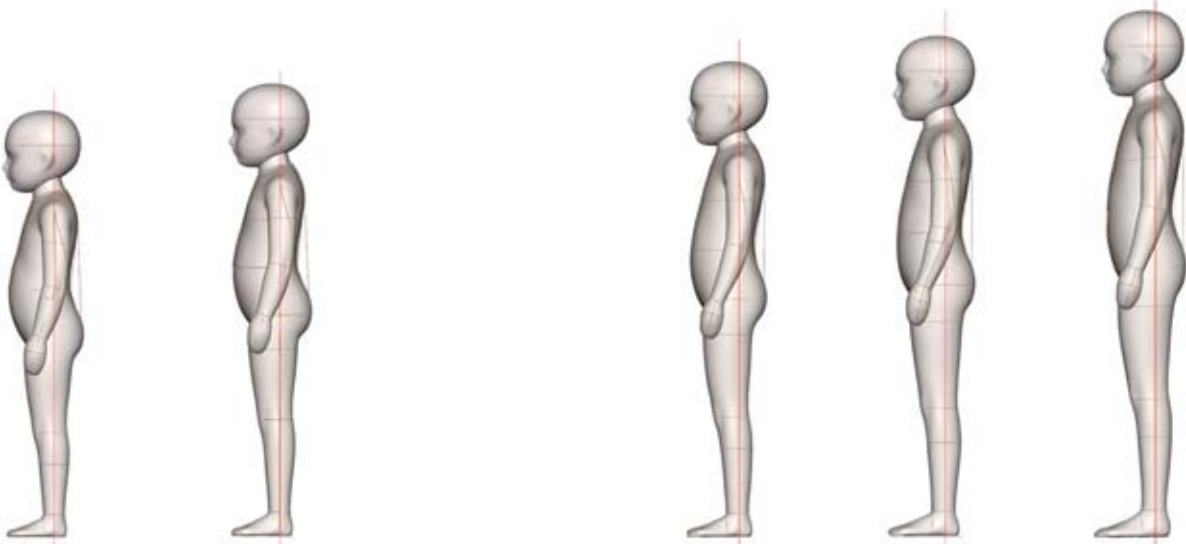

BOY/GIRL SIZES:

5

6

7

SIDE VIEW

FRONT VIEW

BOY SIZES:

8 10 12 14 16

GIRL SIZES:

8 10 12 14 16

SIDE VIEW

Size Category	Infant		Infant		Infant		Infant		Infant		Infant		Infant	
Size Range	NewBorn		3M		6M		9M		12M		18M		24M	
Neck Base	8 3/8	21.25	8 5/8	22	8 7/8	22.5	9 1/4	23.5	9 1/2	24	9 5/8	24.5	9 7/8	25
Across Shoulder	6 3/4	17	7 1/8	18.25	7 5/8	19.25	8 1/8	20.5	8 1/2	21.5	8 7/8	22.5	9 3/8	23.75
Chest	15 1/8	38.5	16 7/8	43	17 7/8	45.5	18 1/2	47	19 1/2	49.5	20	50.75	20 5/8	52.5
Bust	n/a	n/a	n/a	n/a	n/a	n/a	n/a	n/a	n/a	n/a	n/a	n/a	n/a	n/a
HPS to Apex	n/a	n/a	n/a	n/a	n/a	n/a	n/a	n/a	n/a	n/a	n/a	n/a	n/a	n/a
Waist	15 1/4	38.75	16 7/8	43	17 3/4	45	18 1/4	46.5	19 1/4	48.75	19 5/8	49.75	19 7/8	50.5
CF Neck to Waist	5 3/8	13.5	5 7/8	14.75	6 1/8	15.75	6 5/8	16.75	7 1/8	18	7 1/2	19.25	7 7/8	20.25
CB Neck to Waist	5 7/8	15	6 3/8	16.25	6 3/4	17.25	7 1/4	18.5	7 7/8	20	8 3/8	21.25	8 7/8	22.5
High Hip	n/a	n/a	n/a	n/a	n/a	n/a	n/a	n/a	n/a	n/a	n/a	n/a	n/a	n/a
Low Hip	14 5/8	37	16 1/2	42	17 5/8	44.75	18 3/4	47.5	19 5/8	50	20 1/4	51.5	20 7/8	53
Inseam	7 5/8	19.25	8 5/8	21.75	9 1/2	24.25	10 5/8	27	12 1/4	31.25	13 5/8	34.5	15	38
Total Rise	8 3/4	22	10 3/8	26.25	12	30.25	13 1/4	33.75	13 3/4	35	14 1/4	36.25	14 7/8	37.75
Thigh	8 1/4	21	9 1/8	23.25	10	25.25	10 7/8	27.5	11 1/4	28.75	11 3/4	30	12 1/4	31
CB Neck to Wrist	10 3/4	27.5	12	30.5	13 1/8	33.25	14 1/4	36.25	15 1/8	38.5	16 1/8	41	17 1/8	43.5
Bicep	5	12.75	5 3/8	13.75	5 3/4	14.75	6 1/8	15.5	6 1/4	16	6 1/2	16.5	6 5/8	17
Total Height	22	56	24 1/2	62	26 3/4	68	29 1/4	74.25	31 5/8	80.25	33 7/8	86	36 1/4	92
Head	16 3/8	41.5	16 7/8	43	17 3/4	45	18 7/8	48	19 1/4	49	19 3/4	50	19 7/8	50.5