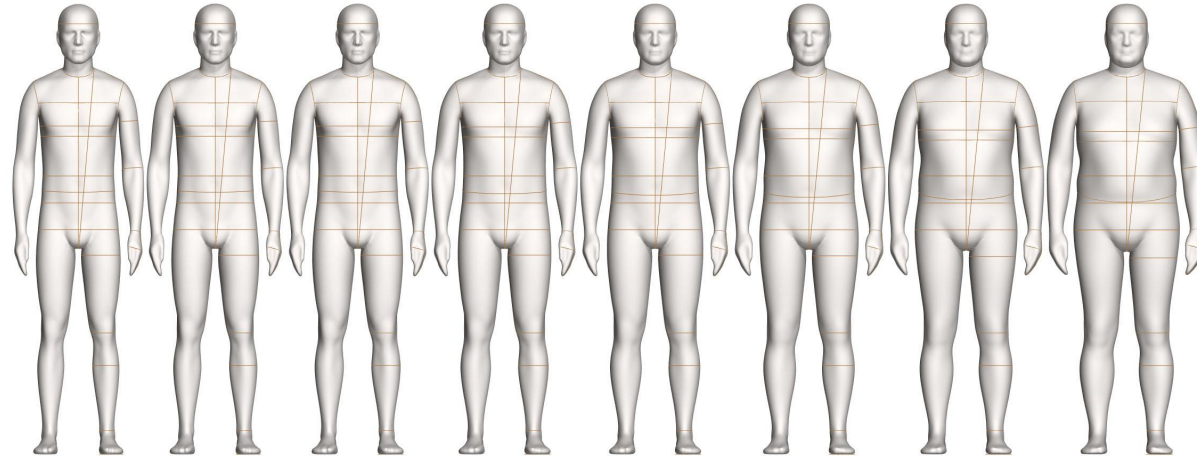

Men Sizes:

46 48 50 52 54 56 58 60