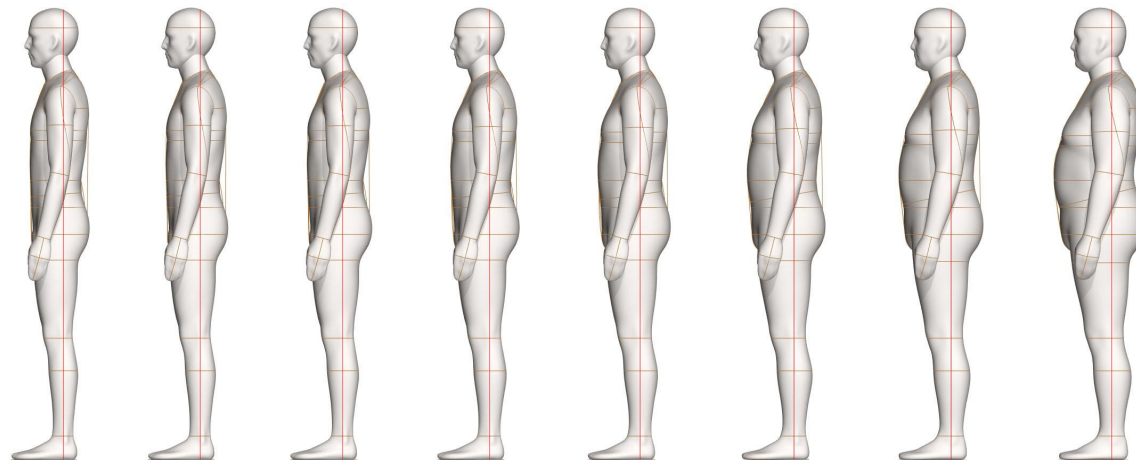

_ All sizes available as Virtual AlvaForms through Alvanon Body Platform

- Available Off the Rack
- Available Personalized Only

FRONT VIEW

SIDE VIEW