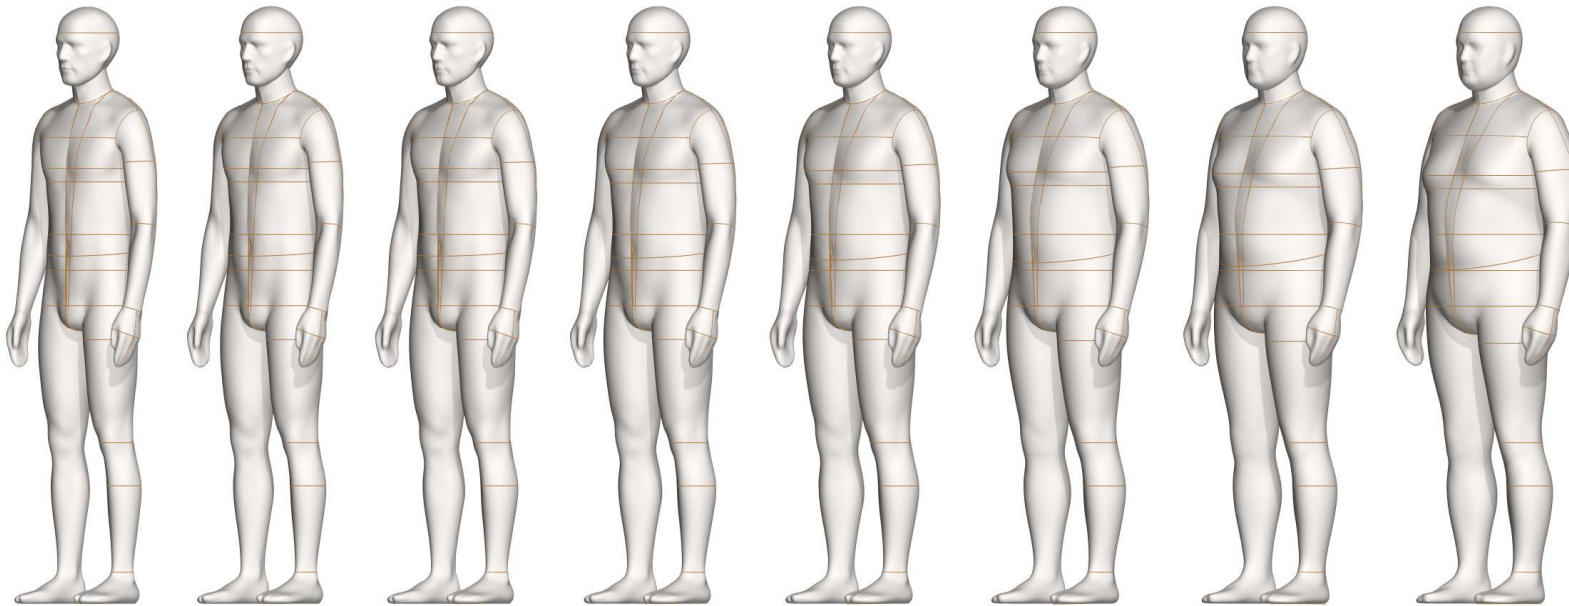

ALVANON STANDARD EUROPEAN | MEN

Size Range Men (46 - 60)

alva FORM

[v20.1]

For additional information
and pricing details, contact:

New York
Alvanon, Inc.
212.868.4318
us.sales@alvanon.com

Hong Kong
Alvanon HK, Ltd.
852.2423.6786
hk.sales@alvanon.com

London
Alvanon UK, Ltd.
44 (0) 207.792.5977
uk.sales@alvanon.com