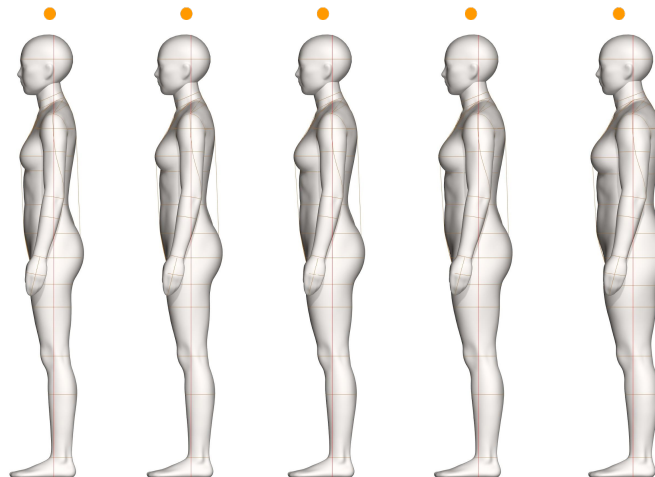

The China Womens Standard reflects the actual posture, proportions, size, and shape of Adult Women customers in the Chinese Market. The Athletic size range represents a more sculpted form and sizing standard geared towards athletic apparel brands.

AVAILABILITY:

ALVANON STANDARD CHINA

▶ China Athletic Women

CN | XS S M L XL

FEATURES:

STANDARD FEATURES	FULL	HALF	SLACK	*SPECIAL NOTES
Collapsible Shoulders	•	•		
Collapsible Right Hip	•		•	
Detachable Arms	••	••		
Detachable Shoulder Caps	••	••		
Soft Belly	•		•	
Detachable Left Leg	•		•	
2 Detachable Legs	•		•	
Measurement Lines	••	••	••	
Twist Lock Pole	••		••	
Attached Hands				
Attached Feet				
Detachable Feet				
ACCESSORIES	(REQUIRES ADDITIONAL COST - REFER TO PRICE LIST)			
Standing Pegs	••			*Included with Personalization Package
Body Stocking	••	••	••	*Included with Soft Forms
Detachable Head	••			
Head Stand	••			
Wearable Soft Belly	••	••		*Available in 7M / 9M Only
Form Stand	••	••	••	*Included with purchase

SIZE RANGE LINE-UP

Athletic Women Sizes:

FRONT VIEW

SIDE VIEW

_ All sizes available as Virtual AlvaForms through Alvanon Body Platform

- Available Off the Rack
- Available Personalized Only

SIZE RANGE LINE-UP