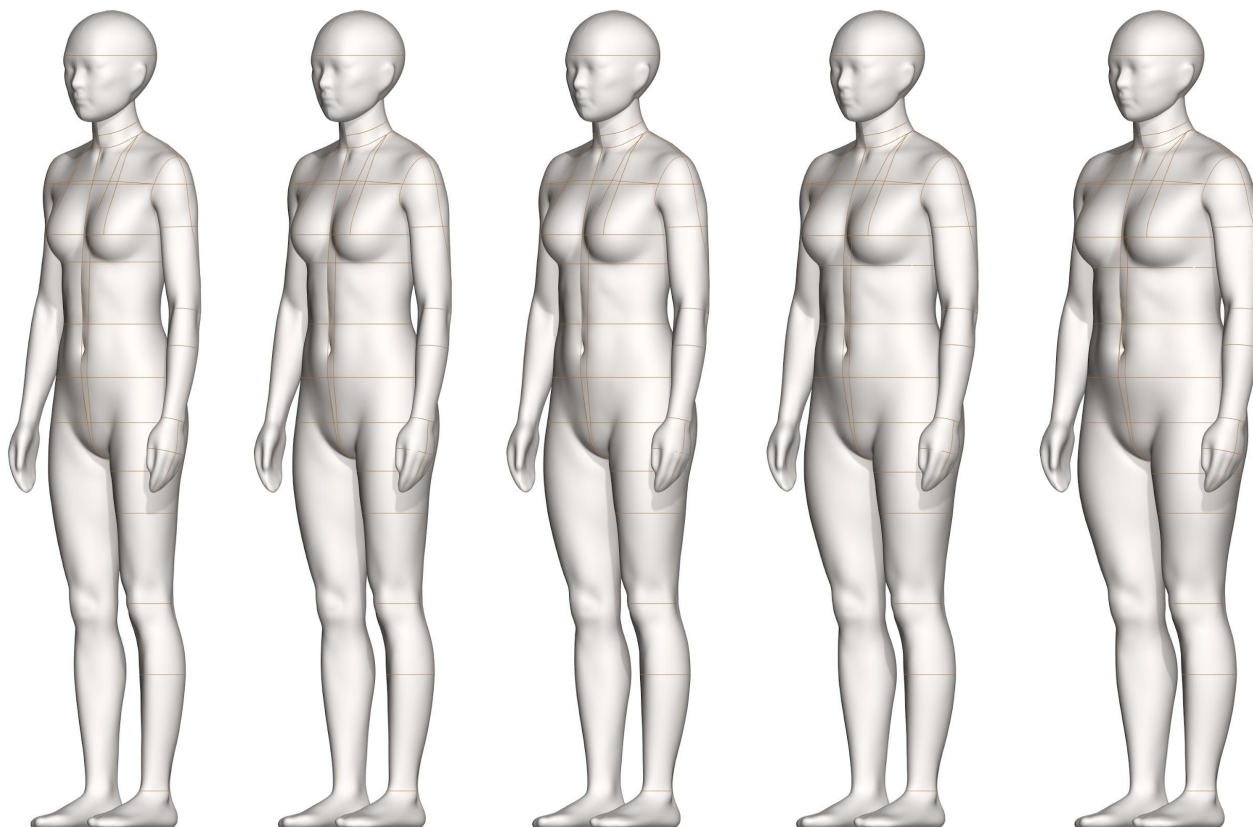

ALVANON STANDARD CHINA | ATHLETIC WOMEN

Size Range Athletic Women (XS - XL)

alvaFORM

[v22.0]

For additional information
and pricing details, contact:

New York
Alvanon, Inc.
212.868.4318
us.sales@alvanon.com

Hong Kong
Alvanon HK, Ltd.
852.2423.6786
hk.sales@alvanon.com

London
Alvanon UK, Ltd.
44 (0) 207.792.5977
uk.sales@alvanon.com