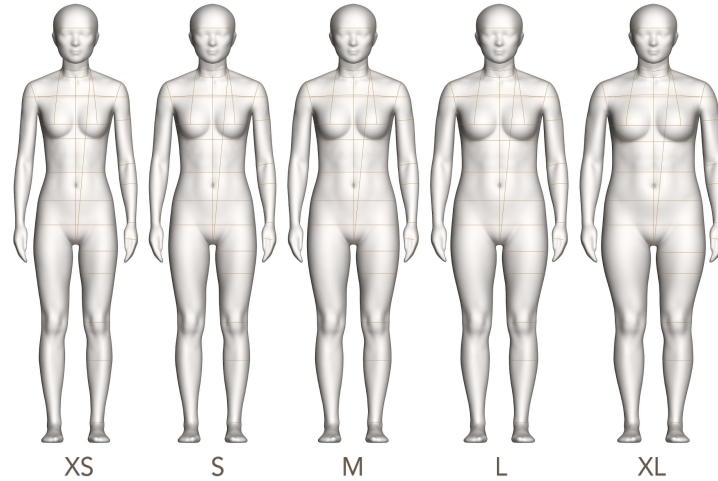

AVAILABILITY:

ALVANON STANDARD CHINA

▶ China Athletic Women

CN | XS S M L XL

FEATURES:

STANDARD FEATURES	FULL	HALF	SLACK	*SPECIAL NOTES
Collapsible Shoulders	•	•		
Collapsible Right Hip	•		•	
Detachable Arms	••	••		
Detachable Shoulder Caps	••	••		
Soft Belly	•		•	
Detachable Left Leg	•		•	
2 Detachable Legs	•		•	
Measurement Lines	••	••	••	
Twist Lock Pole	••		••	
Attached Hands				
Attached Feet				
Detachable Feet				
ACCESSORIES	(REQUIRES ADDITIONAL COST - REFER TO PRICE LIST)			
Standing Pegs	••			*Included with Personalization Package
Body Stocking	••	••	••	*Included with Soft Forms
Detachable Head	••			
Head Stand	••			
Wearable Soft Belly	••	••		*Available in 7M / 9M Only
Form Stand	••	••	••	*Included with purchase

SIZE RANGE LINE-UP

Athletic Women Sizes:

FRONT VIEW

SIDE VIEW

_ All sizes available as Virtual AlvaForms through Alvanon Body Platform

- Available Off the Rack
- Available Personalized Only

SIZE RANGE LINE-UP

Size Category	Athletic Women									
Size / Height	XS		S		M		L		XL	
Neck Base	13 1/8	33.5	13 5/8	34.75	14 1/8	36	14 3/4	37.25	15 3/8	39
Across Shoulder	14 5/8	37.25	14 7/8	38	15 1/4	38.75	15 7/8	40.25	16 5/8	42.25
Chest / Bust	30 3/4	78	32 1/4	82	33 7/8	86	35 7/8	91	38 5/8	98
Waist	24	61	25 1/2	65	27 1/8	69	29 1/8	74	31 7/8	81
CF Neck to Waist	14 1/4	36	14 1/4	36.25	14 1/4	36.25	14 3/8	36.5	14 3/8	36.5
CB Neck to Waist	15 7/8	40.5	15 7/8	40.5	16	40.5	16	40.5	16	40.75
Low Hip	32 3/4	83	34 1/4	87	35 7/8	91	37 1/2	95	39 3/4	101
Inseam	29 1/8	74	29 1/8	74	29 1/8	74	29 1/8	73.75	29	73.5
Total Rise	25 3/4	65.25	26	66	26 3/8	67	26 5/8	67.75	27 1/8	69
Thigh	18 1/2	47	19 1/2	49.75	20 5/8	52.5	21 3/4	55.25	23 3/8	59.25
CB Neck to Wrist	29 1/8	74	29 3/8	74.75	29 5/8	75.25	30	76.25	30 1/2	77.5
Bicep	9 1/8	23	9 5/8	24.5	10 1/4	26	11	27.75	12	30.25
Total Height	64 1/2	164	64 1/2	164	64 1/2	164	64 1/2	164	64 1/2	164
Head Circumference	22 1/2	57	22 5/8	57.5	22 7/8	58	23	58.5	23 1/4	59