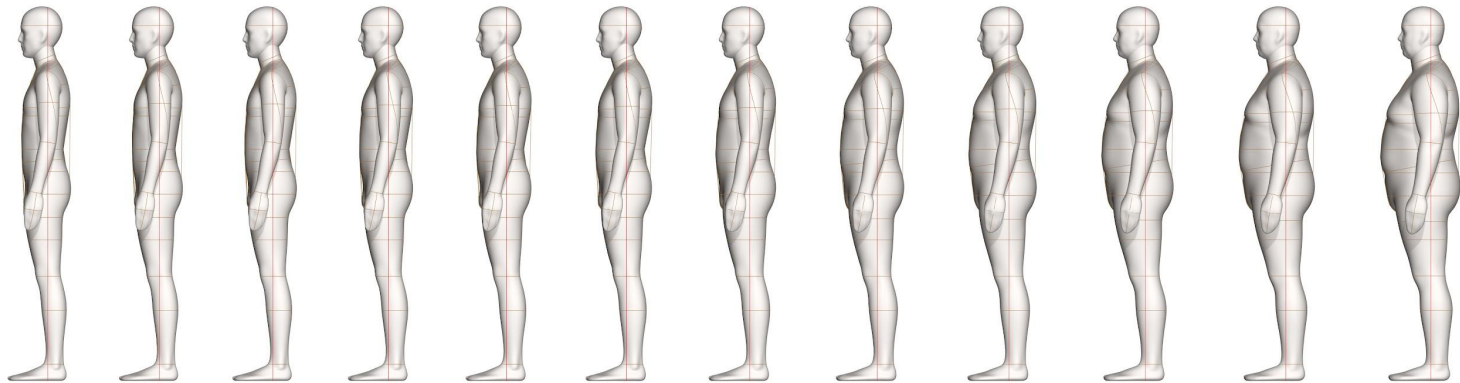

The North America Men's series reflects the actual posture, proportions, size, and shape of Adult Men in the North American market.

### FEATURES:

STANDARD FEATURES	FULL	HALF	SLACK	*SPECIAL NOTES
Collapsible Shoulders	•	•		
Collapsible Right Hip	•		•	
Detachable Arms	• •	• •		
Detachable Shoulder Caps	• •	• •		
Soft Belly	•		•	
Detachable Left Leg	•		•	
2 Detachable Legs	•		•	
Measurement Lines	• •	• •	• •	
Twist Lock Pole	• •		• •	
Attached Hands				
Attached Feet				
Detachable Feet				
<b>ACCESSORIES</b>				<b>(REQUIRES ADDITIONAL COST - REFER TO PRICE LIST)</b>
Standing Pegs	• •			*Included with Personalization Package
Body Stocking	• •	• •	• •	*Included with Soft Forms
Detachable Head	• •			
Head Stand	• •			
Form Stand	• •	• •	• •	*Included with purchase

### Classic Men Sizes:

FRONT VIEW

35 36 37 38 39 40 42 44 46 48 50 52

SIDE VIEW

\_ All sizes available as Virtual AlvaForms through Alvanon Body Platform

\_ NA Classic Men's and NA Big Men's sizes 46-52 are identical bodies.