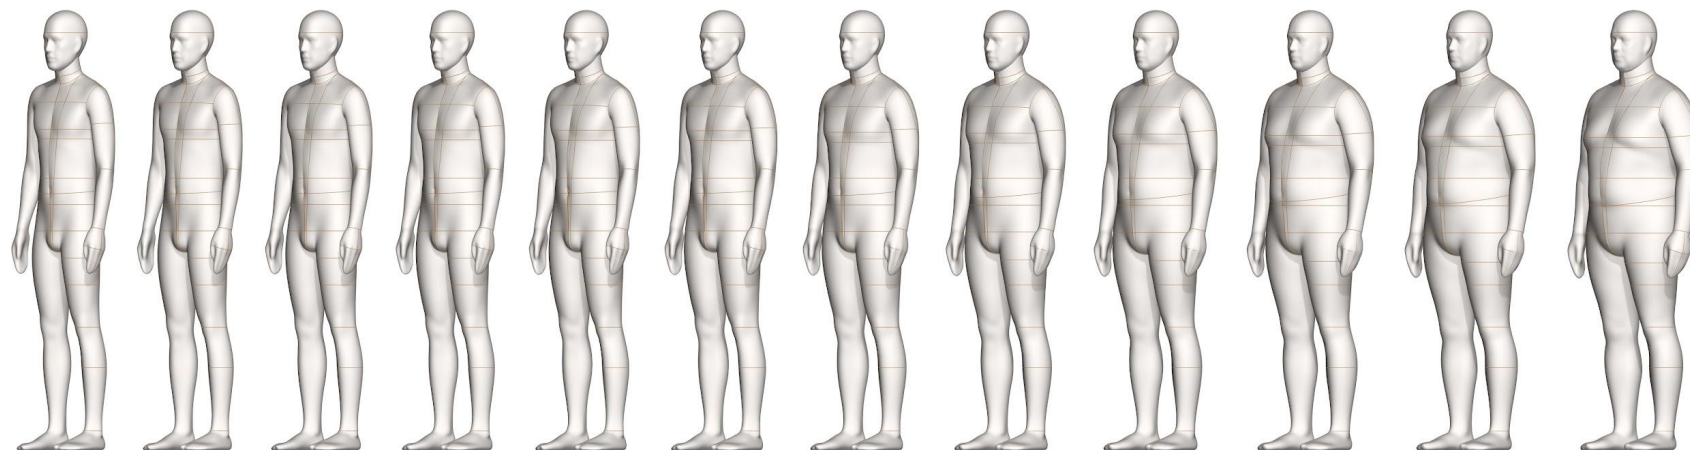

Size Range Classic Men (35 - 52)

[v21.0]

For additional information
and pricing details, contact:

New York
Alvanon, Inc.
212.868.4318
us.sales@alvanon.com

Hong Kong
Alvanon HK, Ltd.
852.2423.6786
hk.sales@alvanon.com

London
Alvanon UK, Ltd.
44 (0) 207.792.5977
uk.sales@alvanon.com