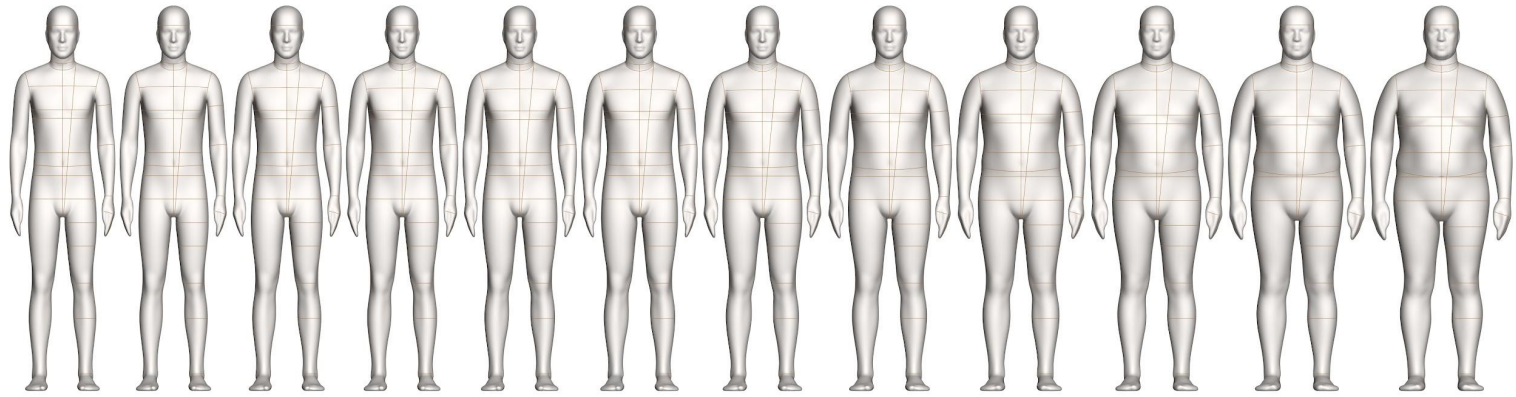

Classic Men Sizes:

FRONT VIEW

35 36 37 38 39 40 42 44 46 48 50 52

SIDE VIEW