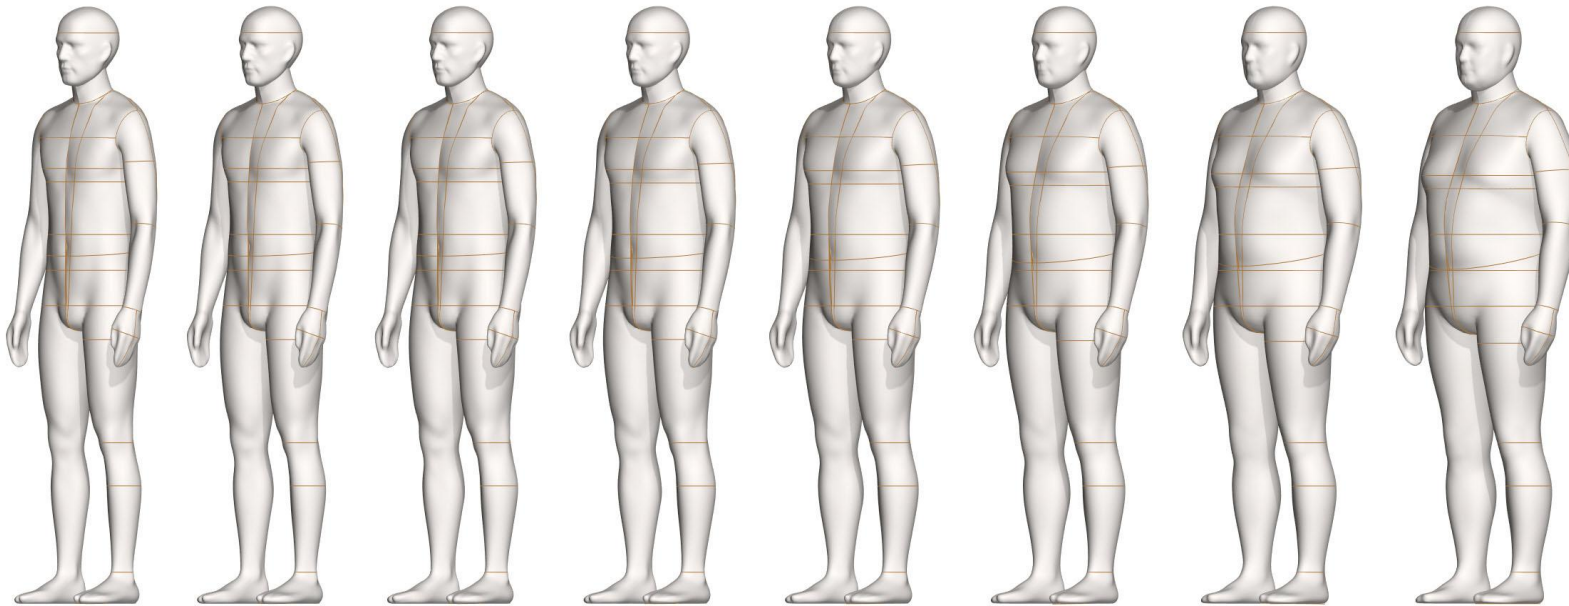

ALVANON STANDARD EUROPEAN | MEN

Size Range Men (46 - 60)

alvaFORM

[v21.1]

For additional information
and pricing details, contact:

New York
Alvanon, Inc.
212.868.4318
us.sales@alvanon.com

Hong Kong
Alvanon HK, Ltd.
852.2423.6786
hk.sales@alvanon.com

The Alvanon Standard European reflects the actual posture, proportions, size, and shape of Adult and Children customers in the European market.

AVAILABILITY:

ALVANON STANDARD EUROPEAN

► Men

EUR

| 46 48 50 52 54 56* 58* 60**

* Not available as Soft Make in Full Form

** Available as Half & Slack Forms only.

FEATURES:

STANDARD FEATURES	FULL	HALF	SLACK	*ADDITIONAL NOTES
Collapsible Shoulders	•	•		
Collapsible Right Hip	•		•	
Detachable Arms	• •	• •		
Detachable Shoulder Caps	• •	• •		
Soft Belly	•		•	
Detachable Left Leg	•		•	
2 Detachable Legs	•		•	
Measurement Lines	• •	• •	• •	
Detachable Twist Lock Pole	• •		• •	
Detachable Head	• •			*Detachable heads are available to purchase at additional cost for the full body forms
Attached Hands				
Attached Feet				
Detachable Feet				
Form Stand	• •	• •	• •	
ACCESSORIES (AVAILABLE FOR ADDITIONAL COST - REFER TO PRICE LIST)				
Standing Pegs	• •			*Included with Personalization Package
Body Stocking	• •		• •	*Included with Soft Make
Head Stand	• •			
Table Top Stand				
Wearable Soft Belly				
Full Form Stand	• •		• •	