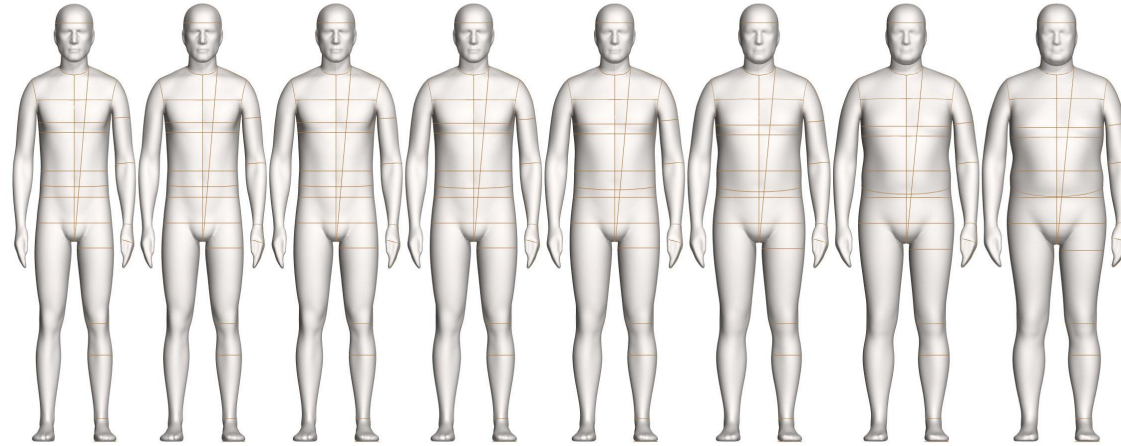

Men Sizes:

46 48 50 52 54 56 58 60