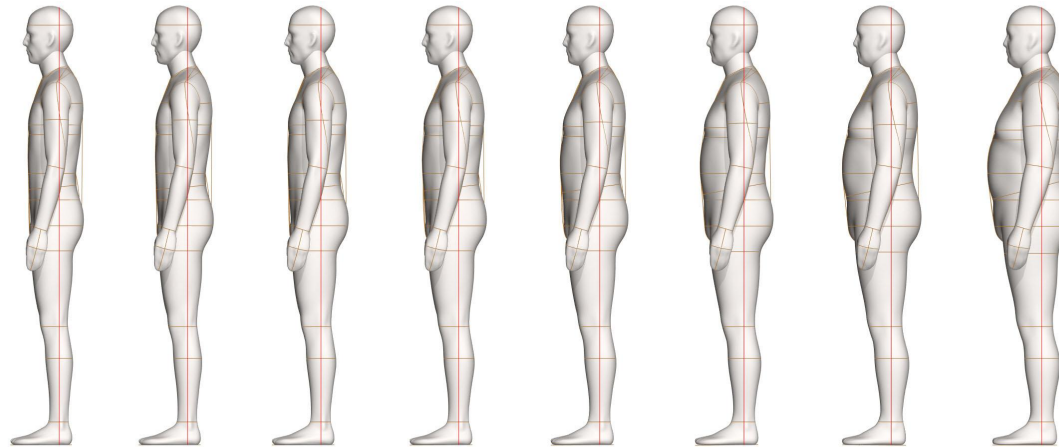

_ All sizes available as Virtual AlvaForms through Alvanon Body Platform

- Available Off the Rack
- Available Personalized Only

FRONT VIEW

SIDE VIEW