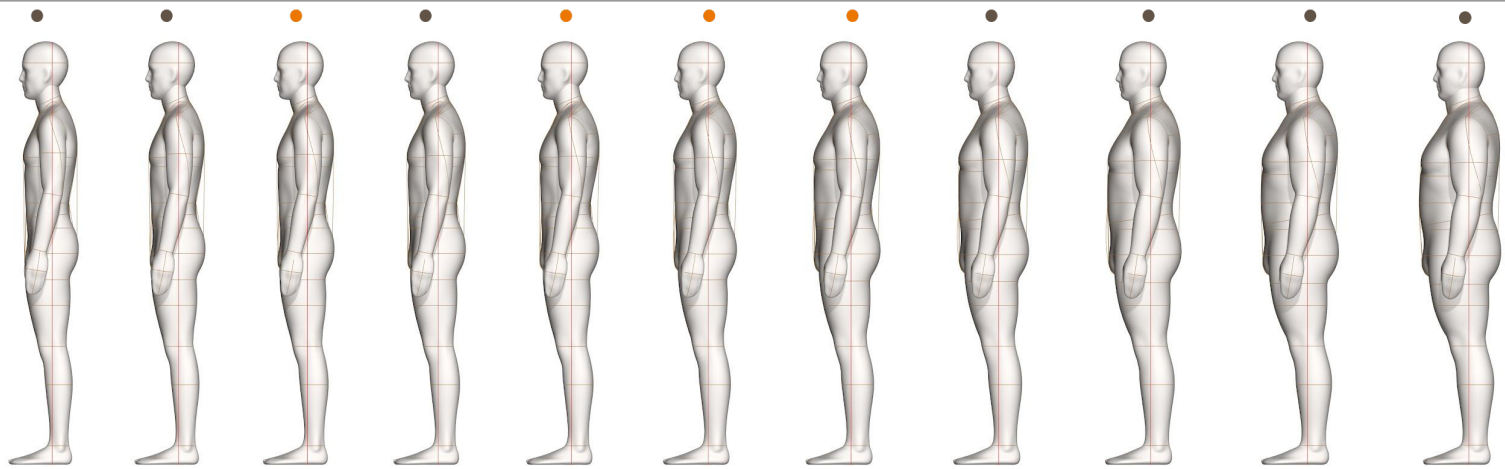

_ All sizes available as Virtual AlvaForms through Alvanon Body Platform

- Available Off the Rack
- Available Personalized Only