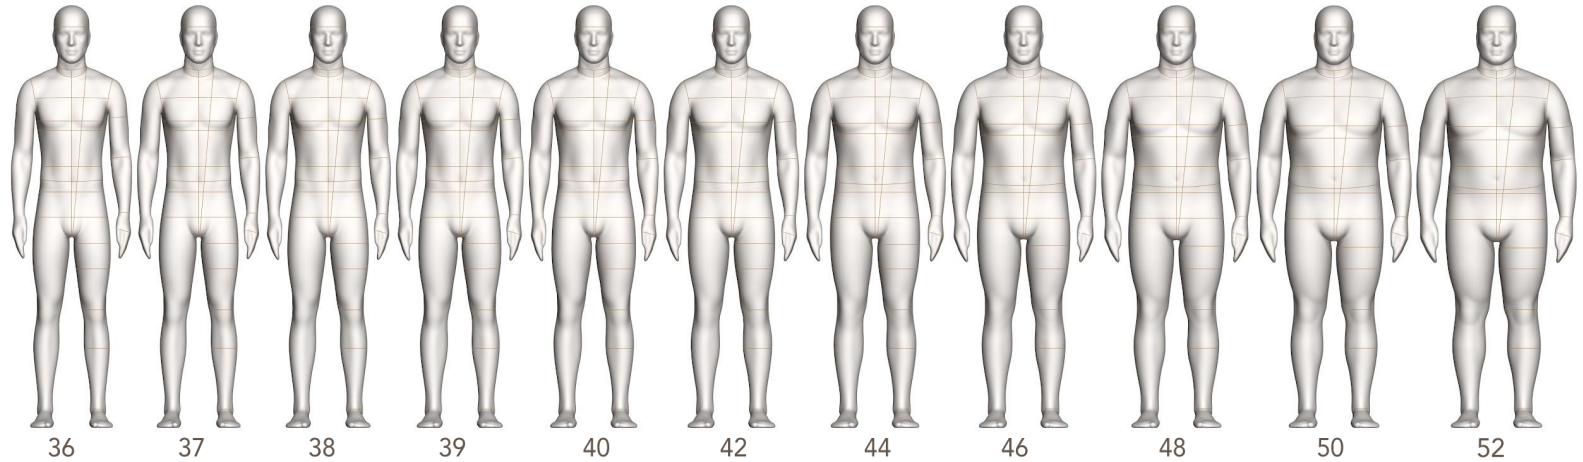

SIZE RANGE LINE-UP

Athletic Men Sizes:

FRONT VIEW

SIDE VIEW