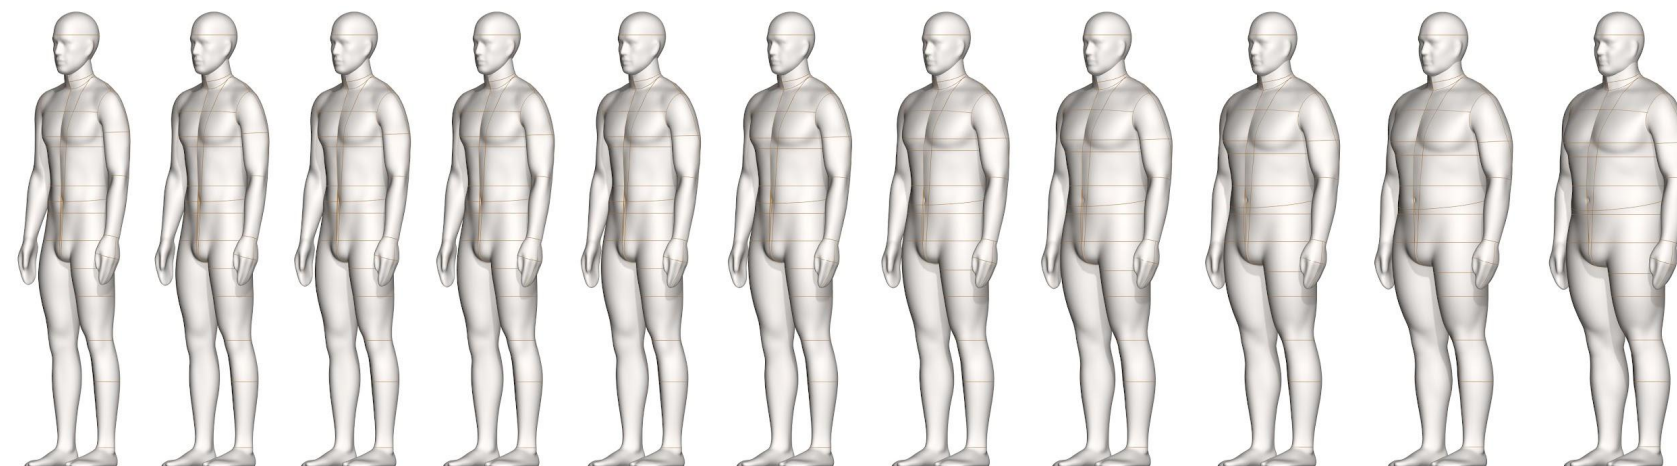

Size Range Athletic Men (36 - 52)

[v21.0]

For additional information
and pricing details, contact:

New York
Alvanon, Inc.
212.868.4318
us.sales@alvanon.com

Hong Kong
Alvanon HK, Ltd.
852.2423.6786
hk.sales@alvanon.com

London
Alvanon UK, Ltd.
44 (0) 207.792.5977
uk.sales@alvanon.com