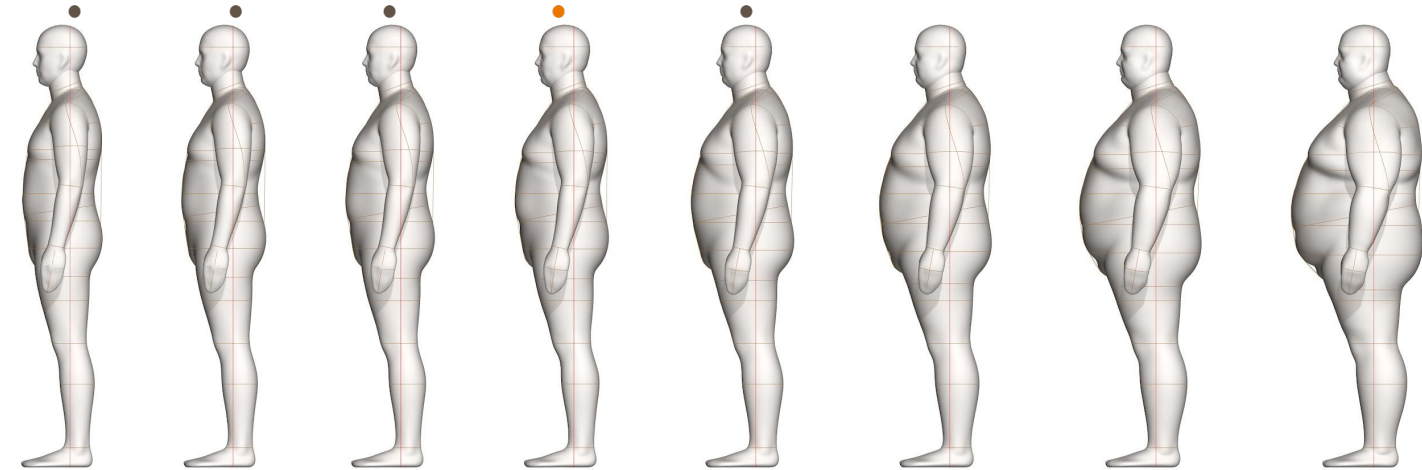

The North America Men's series reflects the actual posture, proportions, size, and shape of Adult Men in the North American market.

AVAILABILITY:

ALVANON STANDARD NORTH AMERICA

▶ Big Men

NA

46* 48* 50*§ 52*§ 56*§ 60*§ 64*§ 68*§

* 46 - 68 Sizes are not available as Full Forms in Soft Make.

§ 50 - 68 sizes are not available as Full Forms in any Make.

Sizes 60 - 68 are available as virtual forms only.

FEATURES:

STANDARD FEATURES	FULL	HALF	SLACK	*SPECIAL NOTES
Collapsible Shoulders	•	•		
Collapsible Right Hip	•		•	
Detachable Arms	•	• •		
Detachable Shoulder Caps	•	• •		
Soft Belly	•		•	
Detachable Left Leg	•		•	
2 Detachable Legs			•	
Measurement Lines	•	• •	• •	
Twist Lock Pole	•		• •	
Attached Hands				
Attached Feet				
Detachable Feet				
ACCESSORIES				(REQUIRES ADDITIONAL COST - REFER TO PRICE LIST)
Standing Pegs	•			*Included with Personalization Package.
Body Stocking	• •	• •	• •	*Included with Soft Forms.
Detachable Head	•			
Head Stand	•			
Form Stand	•	• •	• •	*Included with purchase.

SIZE RANGE LINE-UP

Big Men Sizes:

_ All sizes available as Virtual AlvaForms through Alvanon Body Platform. (Sizes 60-68 are only available virtually.)

_ NA Classic Men's and NA Big Men's sizes 46-52 are identical bodies.