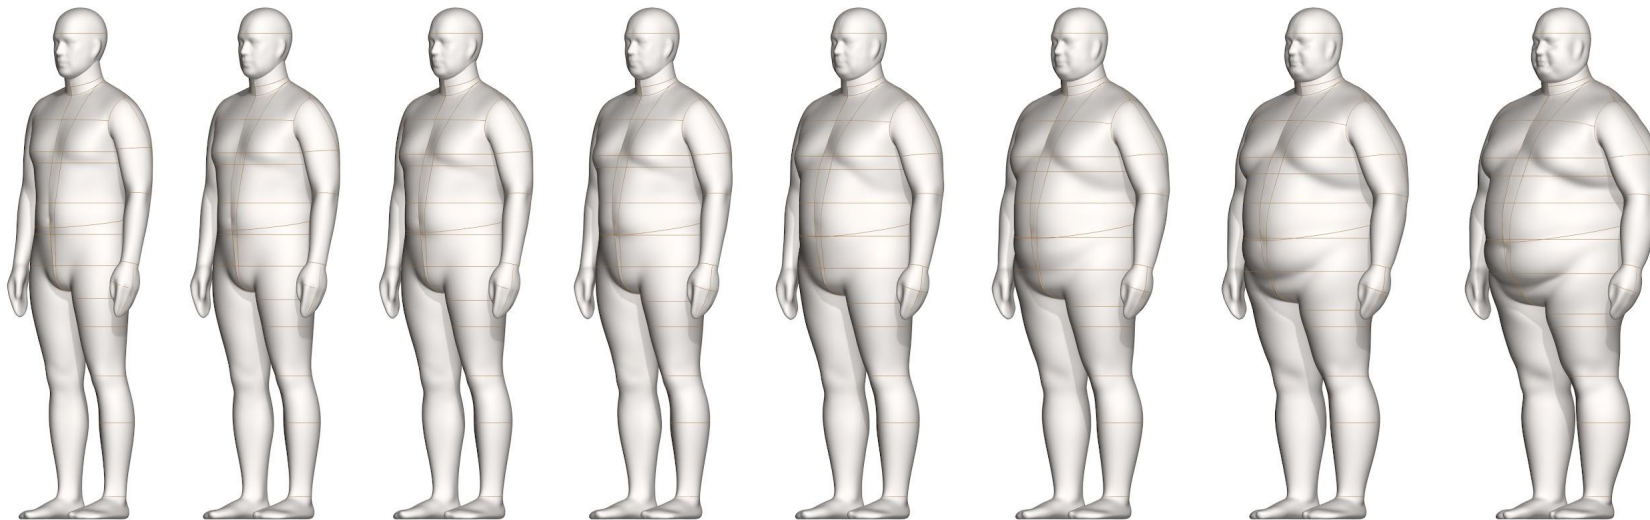

Size Range   Big Men (46 - 68)

[v21.0]

For additional information
and pricing details, contact:

New York
Alvanon, Inc.
212.868.4318
us.sales@alvanon.com

Hong Kong
Alvanon HK, Ltd.
852.2423.6786
hk.sales@alvanon.com

London
Alvanon UK, Ltd.
44 (0) 207.792.5977
uk.sales@alvanon.com