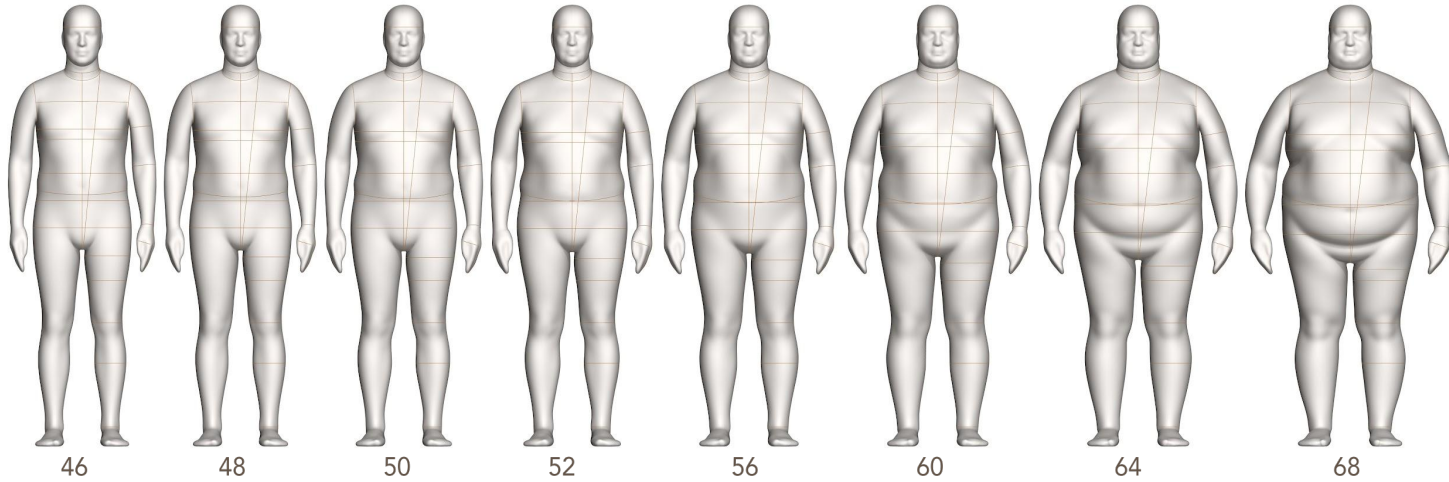

The North America Men's series reflects the actual posture, proportions, size, and shape of Adult Men in the North American market.

AVAILABILITY:

ALVANON STANDARD NORTH AMERICA

▶ Big Men

NA

46* 48* 50*§ 52*§ 56*§ 60*§ 64*§ 68*§

* 46 - 68 Sizes are not available as Full Forms in Soft Make.

§ 50 - 68 sizes are not available as Full Forms in any Make.

Sizes 60 - 68 are available as virtual forms only.

FEATURES:

STANDARD FEATURES	FULL	HALF	SLACK	*SPECIAL NOTES
Collapsible Shoulders	•	•		
Collapsible Right Hip	•		•	
Detachable Arms	•	• •		
Detachable Shoulder Caps	•	• •		
Soft Belly	•		•	
Detachable Left Leg	•		•	
2 Detachable Legs			•	
Measurement Lines	•	• •	• •	
Twist Lock Pole	•		• •	
Attached Hands				
Attached Feet				
Detachable Feet				
ACCESSORIES				(REQUIRES ADDITIONAL COST - REFER TO PRICE LIST)
Standing Pegs	•			*Included with Personalization Package.
Body Stocking	• •	• •	• •	*Included with Soft Forms.
Detachable Head	•			
Head Stand	•			
Form Stand	•	• •	• •	*Included with purchase.

SIZE RANGE LINE-UP

Big Men Sizes:

_ All sizes available as Virtual AlvaForms through Alvanon Body Platform. (Sizes 60-68 are only available virtually.)

_ NA Classic Men's and NA Big Men's sizes 46-52 are identical bodies.