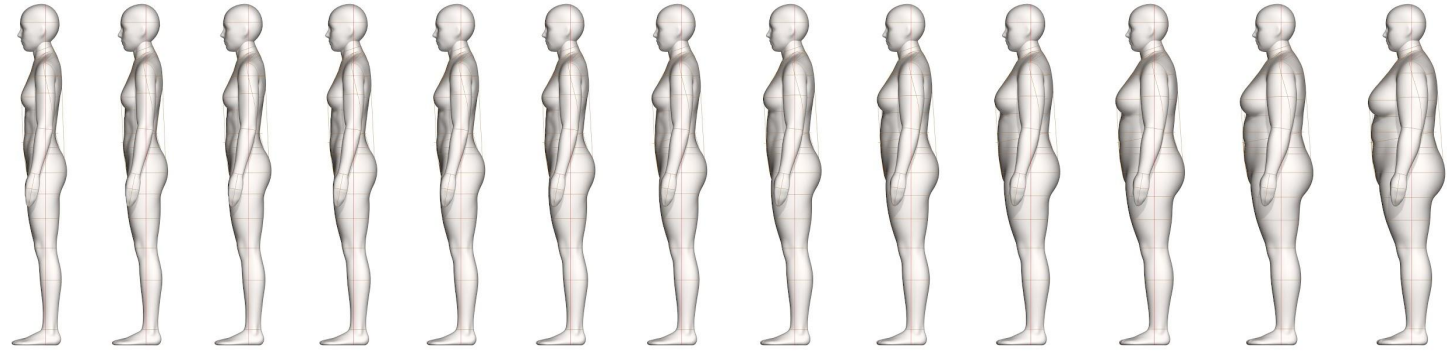

### FEATURES:

STANDARD FEATURES	FULL	HALF	SLACK	*SPECIAL NOTES
Collapsible Shoulders	•	•		
Collapsible Right Hip	•		•	
Detachable Arms	• •	• •		
Detachable Shoulder Caps	• •	• •		
Soft Belly	•		•	
Detachable Left Leg	•		•	
2 Detachable Legs	•		•	
Measurement Lines	• •	• •	• •	
Twist Lock Pole	• •		• •	
Attached Hands				
Attached Feet				
Detachable Feet				
<b>ACCESSORIES</b>				<b>(REQUIRES ADDITIONAL COST - REFER TO PRICE LIST)</b>
Standing Pegs	• •			*Included with Personalization Package
Body Stocking	• •	• •	• •	*Included with Soft Forms
Detachable Head	• •			
Head Stand	• •			
Wearable Soft Belly	• •	• •		*Available in 7M / 9M Only
Form Stand	• •	• •	• •	*Included with purchase

Women Athletic Sizes:

FRONT VIEW

00 0 2 4 6 8 10 12 14 16 18 20 22

SIDE VIEW

\_ All sizes available as Virtual AlvaForms through Alvanon Body Platform

- Available Off the Rack
- Available Personalized Only