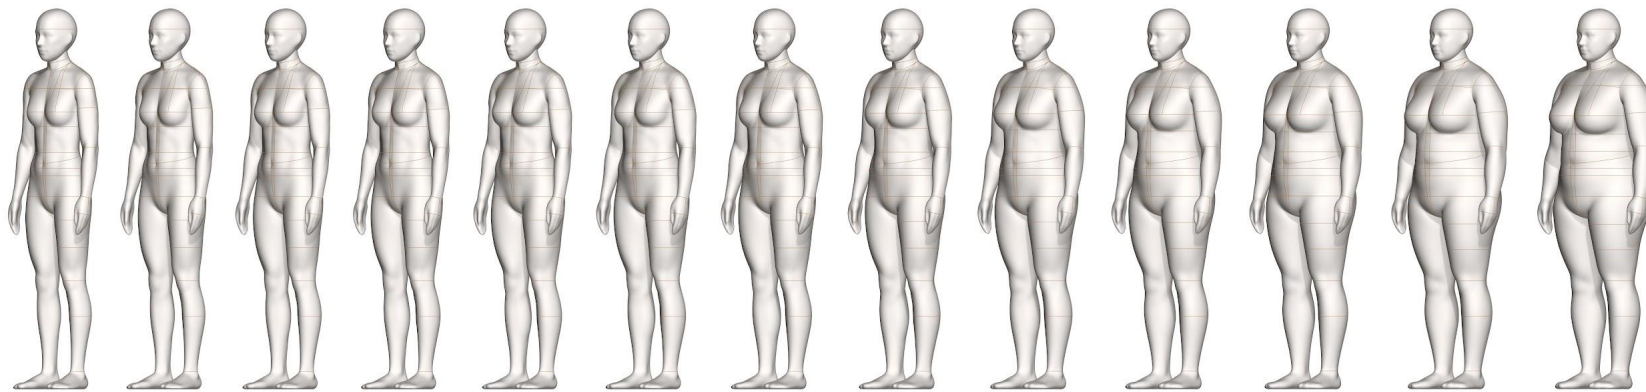

ALVANON STANDARD NORTH AMERICA | ATHLETIC WOMEN

Size Range Athletic (00 - 22)

alvaFORM

[v22.0]

For additional information
and pricing details, contact:

New York
Alvanon, Inc.
212.868.4318
us.sales@alvanon.com

Hong Kong
Alvanon HK, Ltd.
852.2423.6786
hk.sales@alvanon.com

London
Alvanon UK, Ltd.
44 (0) 207.792.5977
uk.sales@alvanon.com