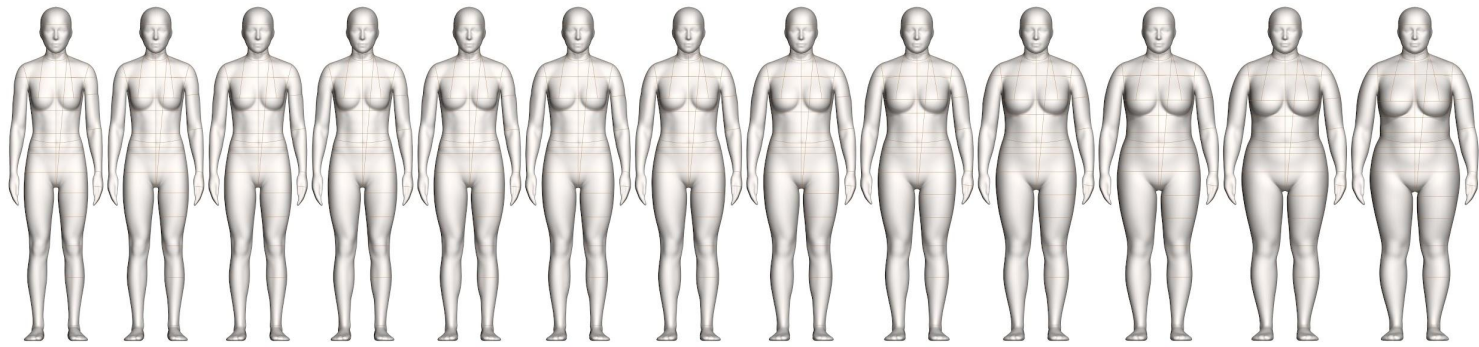

Women Athletic Sizes:

FRONT VIEW

00 0 2 4 6 8 10 12 14 16 18 20 22

SIDE VIEW