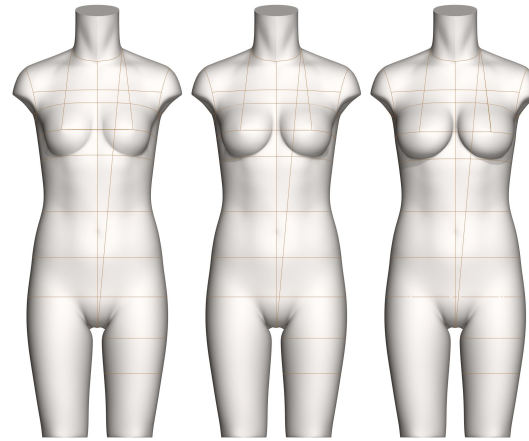

China Intimate/Swim Sizes:

75A

75B

75C