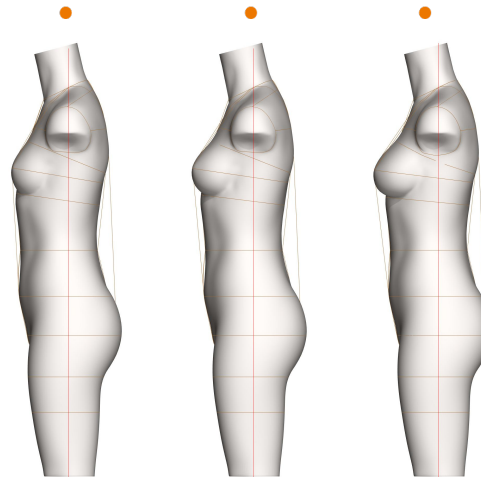

### FEATURES:

STANDARD FEATURES	FULL TORSO	HALF	SLACK	*SPECIAL NOTES
Collapsible Shoulders				
Collapsible Right Hip				
Detachable Arms				
Detachable Shoulder Caps				*Attached Extended Shoulders
Soft Belly				
Detachable Left Leg				
2 Detachable Legs				
Measurement Lines	•			
Twist Lock Pole	•			
Attached Hands				
Attached Feet				
Detachable Feet				
ACCESSORIES	(REQUIRES ADDITIONAL COST - REFER TO PRICE LIST)			
Standing Pegs				
Body Stocking	•			*Included with purchase
Detachable Head				
Head Stand				
Wearable Soft Belly	•			*Available in 7M / 9M Only
Form Stand	•			*Included with purchase

China Intimate/Swim Sizes:

75A

75B

75C

\_ All sizes available as Virtual AlvaForms through Alvanon Body Platform

- Available Off the Rack
- Available Personalized Only

FRONT VIEW

SIDE VIEW