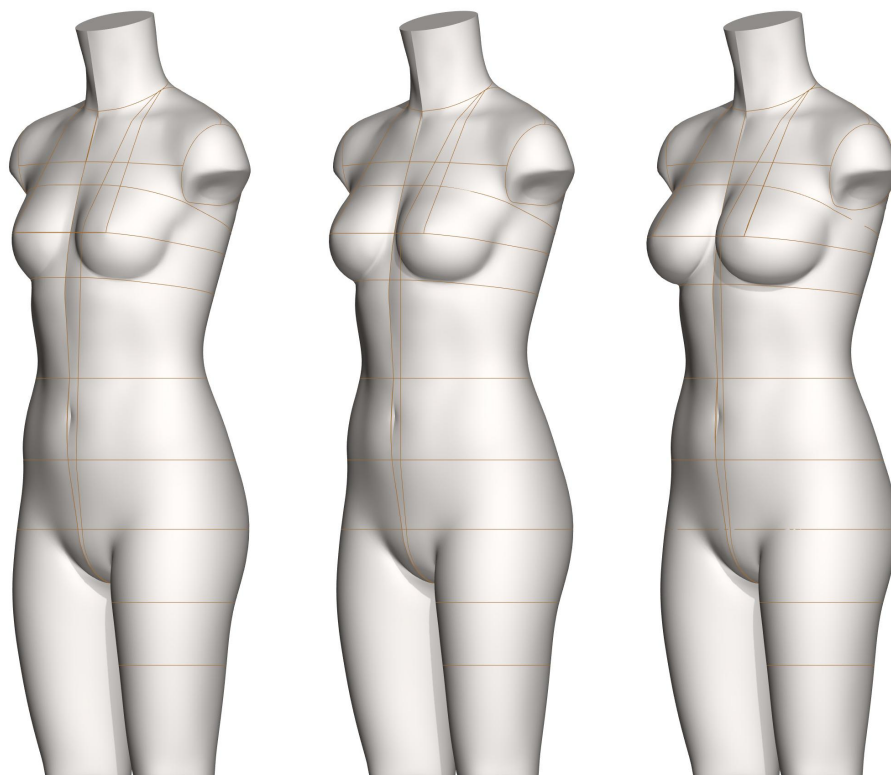

# ALVANON STANDARD WOMEN | CHINA INTIMATE/SWIM

Size Range China Women - Intimate Swim ( 75A - 75C )

alva **FORM**

[ v22.0 ]

For additional information  
and pricing details, contact:

---

New York  
Alvanon, Inc.  
212.868.4318  
[us.sales@alvanon.com](mailto:us.sales@alvanon.com)

### STYLE:

- Full Form
- Half Form
- Slack Form
- Full Torso

### Introduction to this Series

The Women's Intimate/Swim AlvaForm is an Alvanon Specialty AlvaForm. This form is uniquely designed for and is the ultimate tool for creating and evaluating fit for intimate and swim styles for today's market. This form is available as a full torso style with a widened crotch for ease of fitting bottoms. It is constructed of a premium soft memory foam that is significantly softer than our standard soft form for a more realistic evaluation of fit with compression-type fabrics. It can stand freely on a table top or hang from the included form stand.