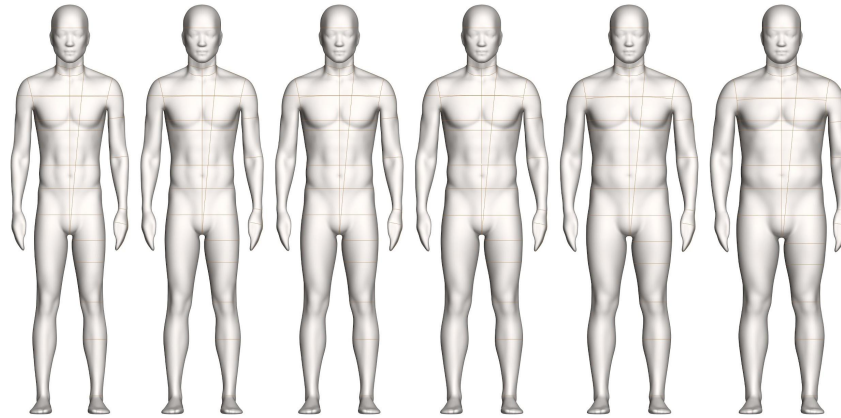

### FEATURES:

STANDARD FEATURES	FULL	HALF	SLACK	*SPECIAL NOTES
Collapsible Shoulders	•	•		
Collapsible Right Hip	•		•	
Detachable Arms	••	••		
Detachable Shoulder Caps	••	••		
Soft Belly	•		•	
Detachable Left Leg	•		•	
2 Detachable Legs	•		•	
Measurement Lines	••	••	••	
Twist Lock Pole	••		••	
Attached Hands				
Attached Feet				
Detachable Feet				
<b>ACCESSORIES</b>				<b>(REQUIRES ADDITIONAL COST - REFER TO PRICE LIST)</b>
Standing Pegs	••			*Included with Personalization Package
Body Stocking	••	••	••	*Included with Soft Forms
Detachable Head	••			
Head Stand	••			
Form Stand	••	••	••	*Included with purchase

SIZE RANGE LINE-UP

Athletic Men Sizes:

FRONT VIEW

SIDE VIEW

XS S M L XL XXL

\_ All sizes available as Virtual AlvaForms through Alvanon Body Platform

- Available Off the Rack
- Available Personalized Only