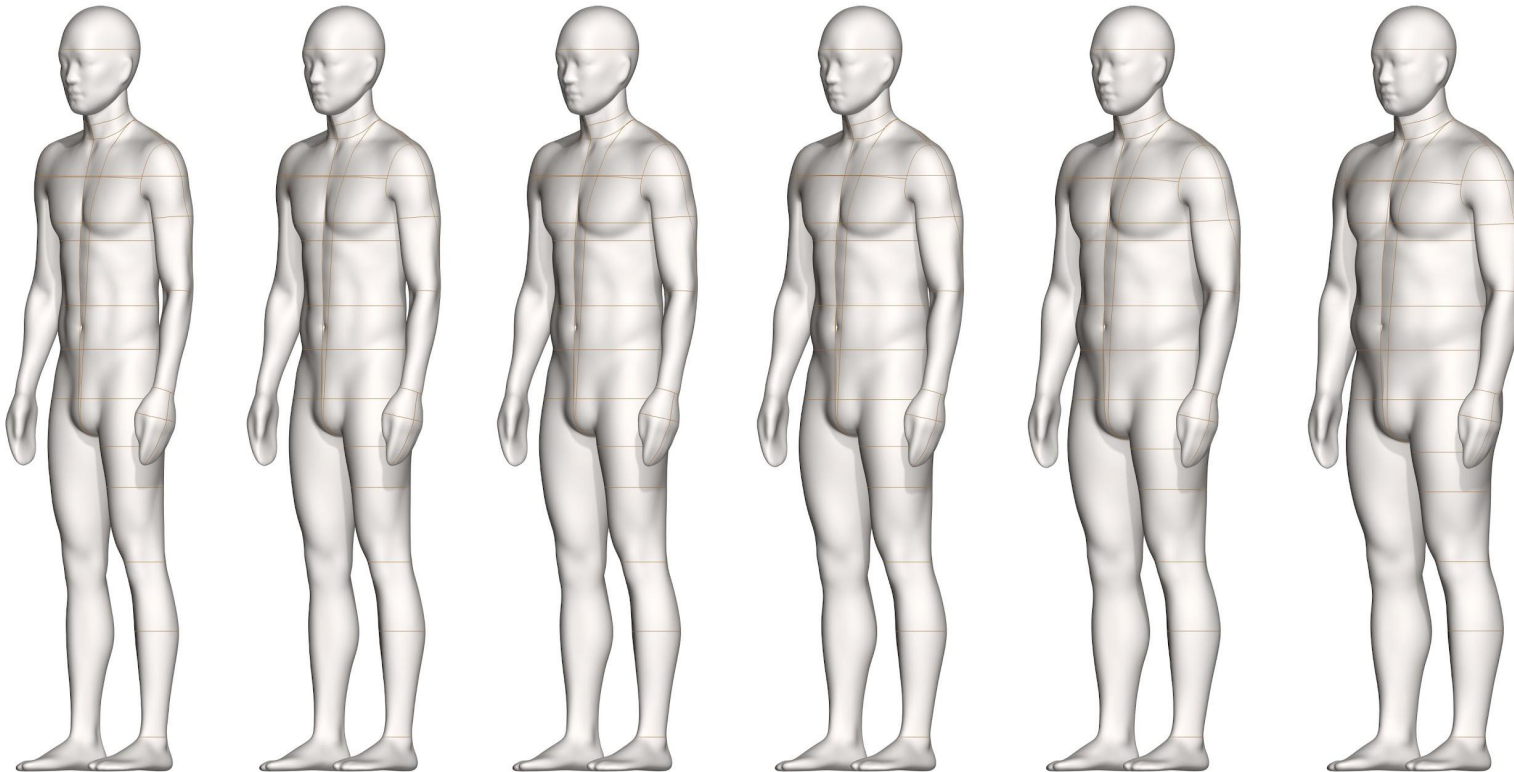

ALVANON STANDARD CHINA | ATHLETIC MEN

Size Range Athletic Men (XS - XXL)

alvaFORM

[v22.0]

For additional information
and pricing details, contact:

New York
Alvanon, Inc.
212.868.4318
us.sales@alvanon.com

Hong Kong
Alvanon HK, Ltd.
852.2423.6786
hk.sales@alvanon.com

London
Alvanon UK, Ltd.
44 (0) 207.792.5977
uk.sales@alvanon.com