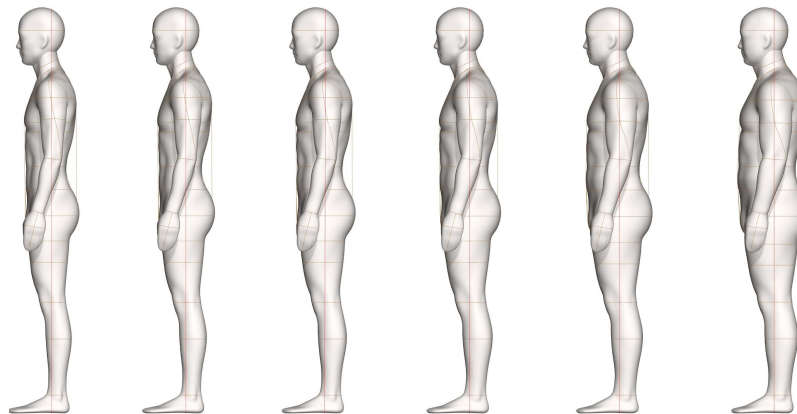

SIZE RANGE LINE-UP

Athletic Men Sizes:

FRONT VIEW

SIDE VIEW

XS S M L XL XXL

\_ All sizes available as Virtual AlvaForms through Alvanon Body Platform

- Available Off the Rack
- Available Personalized Only

## SIZE RANGE LINE-UP

Size Category	Athletic Men											
	XS		S		M		L		XL		XXL	
Neck Base	15 5/8	39.5	15 7/8	40.25	16 1/4	41.25	16 5/8	42.25	17 1/4	43.75	17 7/8	45.5
Across Shoulder	16 1/2	41.75	16 7/8	42.75	17 1/4	43.75	17 5/8	44.75	18 1/8	46.25	18 3/4	47.75
Chest / Bust	34 5/8	88	36 1/8	92	37 3/4	96	39 3/8	100	41 3/4	106	44 1/8	112
Waist	27 7/8	71	29 1/2	75	31 1/8	79	32 5/8	83	35 7/8	91	39	99
CF Neck to Waist	15 1/2	39.25	15 1/2	39.5	15 1/2	39.5	15 5/8	39.5	15 5/8	39.75	15 3/4	40
CB Neck to Waist	17 7/8	45.25	17 7/8	45.25	17 7/8	45.5	17 7/8	45.5	18	45.75	18 1/8	46
Low Hip	33 7/8	86	35 1/2	90	37	94	38 1/2	98	41	104	43 1/4	110
Inseam	30 3/4	78	30 3/4	78	30 3/4	78	30 3/4	78	30 1/2	77.5	30 1/4	76.75
Total Rise	29 1/2	75	29 3/4	75.75	30 1/8	76.5	30 3/8	77.25	31 1/4	79.25	32 1/8	81.5
Thigh	20 1/8	51	21	53.5	22	56	23 1/8	58.75	24 3/8	61.75	25 1/2	64.75
CB Neck to Wrist	32 3/8	82.25	32 5/8	82.75	32 7/8	83.5	33 1/8	84.25	33 5/8	85.5	34 1/8	86.75
Bicep	11 3/4	29.75	12 1/4	31	12 3/4	32.25	13 1/4	33.75	14	35.5	14 3/4	37.5
Total Height	70 1/8	178	70 1/8	178	70 1/8	178	70 1/8	178	70 1/8	178	70 1/8	178
Head Circumference	23	58.5	23 1/4	59	23 3/8	59.5	23 5/8	60	23 7/8	60.5	24	61