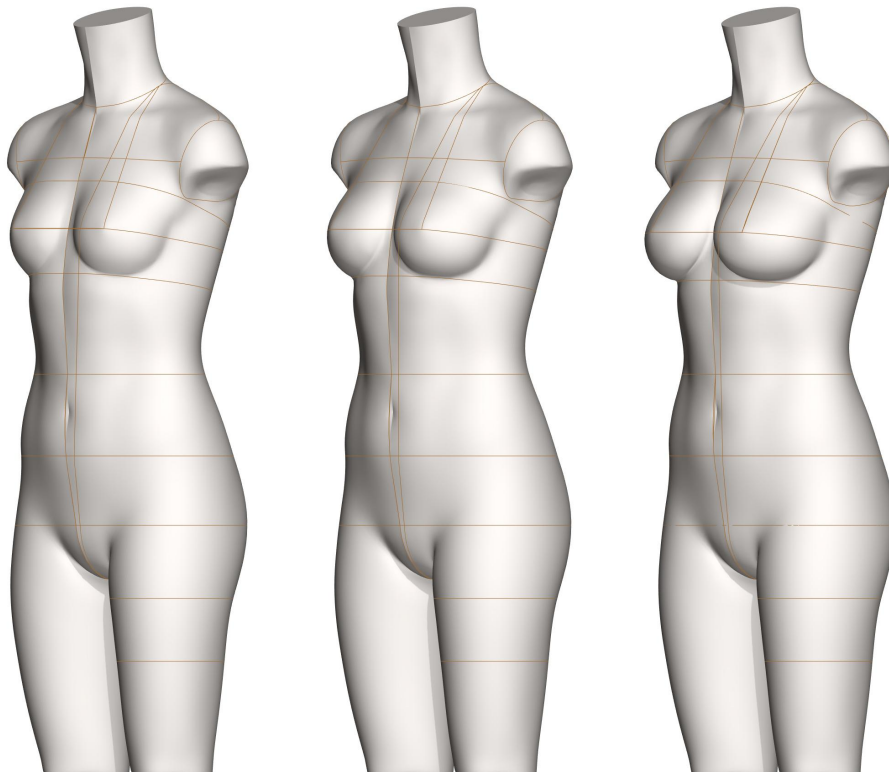

# ALVANON STANDARD WOMEN | CHINA INTIMATE/SWIM

alva **FORM**

Size Range    China Women - Intimate Swim ( 75A - 75C )

[ v22.1 ]

For additional information  
and pricing details, contact:

---

New York  
Alvanon, Inc.  
212.868.4318  
[us.sales@alvanon.com](mailto:us.sales@alvanon.com)

## SERIES OVERVIEW

### STYLE:

- Full Form
- Half Form
- Slack Form
- Full Torso

The Chinese Intimate / Swim Form is designed for a Chinese demographic.