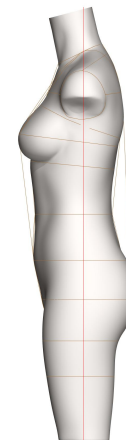

### STYLE:

- Full Form
- Half Form
- Slack Form
- Full Torso

### FEATURES:

STANDARD FEATURES	FULL	FULL TORSO	HALF	SLACK	*SPECIAL NOTES
Collapsible Shoulders					
Collapsible Right Hip					
Detachable Arms	•				
Detachable Shoulder Caps	•				*Attached Extended Shoulders on the Full Torso Form
Soft Belly					
Detachable Left Leg					
2 Detachable Legs	•				
Measurement Lines	•	•			
Twist Lock Pole	•	•			
Attached Hands					
Attached Feet					
Detachable Feet					
<b>ACCESSORIES</b>					<b>(REQUIRES ADDITIONAL COST - REFER TO PRICE LIST)</b>
Standing Pegs	•				
Body Stocking	•	•			*Included with purchase
Detachable Head	•				
Head Stand	•				
Wearable Soft Belly	•	•			*Available in 7M / 9M Only
Form Stand	•	•			*Included with purchase

China Intimate/Swim Sizes:

75A

75B

75C

\_ All sizes available as Virtual AlvaForms through Alvanon Body Platform

- Available Off the Rack
- Available Personalized Only

FRONT VIEW

SIDE VIEW

## MEASUREMENT CHART

Size Category	China Intimate/Swim					
	75A		75B		75C	
Size / Height						
Neck Base	14 1/8	36	14 1/8	36	14 1/8	36
Across Shoulder	15 1/8	38.5	15 1/8	38.5	15 1/8	38.5
Chest / Bust	33 1/4	84.5	34 1/4	87	35 1/4	89.5
HPS to Apex	9 1/8	23	9 3/8	23.75	9 5/8	24.5
Waist	27 5/8	70	27 5/8	70	27 5/8	70
CF Neck to Waist	14 1/8	36	14 1/8	36	14 1/8	36
CB Neck to Waist	16	40.5	16	40.5	16	40.5
High Hip	33 5/8	85.5	33 5/8	85.5	33 5/8	85.5
Low Hip	36 1/4	92	36 1/4	92	36 1/4	92
Inseam	10	25.5	10	25.5	10	25.5
Total Rise	26	66	26	66	26	66
Thigh	20 1/2	52	20 1/2	52	20 1/2	52
Vertical Trunk	60 1/8	152.75	60 3/8	153.25	60 1/2	153.75