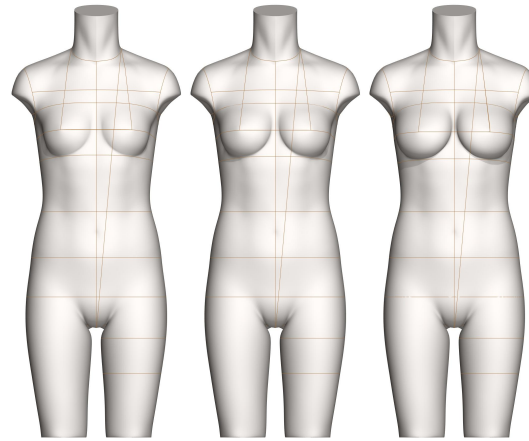

China Intimate/Swim Sizes:

75A

75B

75C