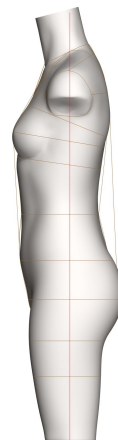

### STYLE:

- Full Form
- Half Form
- Slack Form
- Full Torso

### FEATURES:

STANDARD FEATURES	FULL	FULL TORSO	HALF	SLACK	*SPECIAL NOTES
Collapsible Shoulders					
Collapsible Right Hip					
Detachable Arms	•				
Detachable Shoulder Caps	•				*Attached Extended Shoulders on the Full Torso Form
Soft Belly					
Detachable Left Leg					
2 Detachable Legs	•				
Measurement Lines	•	•			
Twist Lock Pole	•	•			
Attached Hands					
Attached Feet					
Detachable Feet					
<b>ACCESSORIES</b>					<b>(REQUIRES ADDITIONAL COST - REFER TO PRICE LIST)</b>
Standing Pegs	•				
Body Stocking	•	•			*Included with purchase
Detachable Head	•				
Head Stand	•				
Wearable Soft Belly	•	•			*Available in 7M / 9M Only
Form Stand	•	•			*Included with purchase

China Intimate/Swim Sizes:

75A

75B

75C

\_ All sizes available as Virtual AlvaForms through Alvanon Body Platform

- Available Off the Rack
- Available Personalized Only

FRONT VIEW

SIDE VIEW

## MEASUREMENT CHART

Size Category	China Intimate/Swim					
	75A		75B		75C	
Size / Height						
Neck Base	14 1/8	36	14 1/8	36	14 1/8	36
Across Shoulder	15 1/8	38.5	15 1/8	38.5	15 1/8	38.5
Chest / Bust	33 1/4	84.5	34 1/4	87	35 1/4	89.5
HPS to Apex	9 1/8	23	9 3/8	23.75	9 5/8	24.5
Waist	27 5/8	70	27 5/8	70	27 5/8	70
CF Neck to Waist	14 1/8	36	14 1/8	36	14 1/8	36
CB Neck to Waist	16	40.5	16	40.5	16	40.5
High Hip	33 5/8	85.5	33 5/8	85.5	33 5/8	85.5
Low Hip	36 1/4	92	36 1/4	92	36 1/4	92
Inseam	10	25.5	10	25.5	10	25.5
Total Rise	26	66	26	66	26	66
Thigh	20 1/2	52	20 1/2	52	20 1/2	52
Vertical Trunk	60 1/8	152.75	60 3/8	153.25	60 1/2	153.75