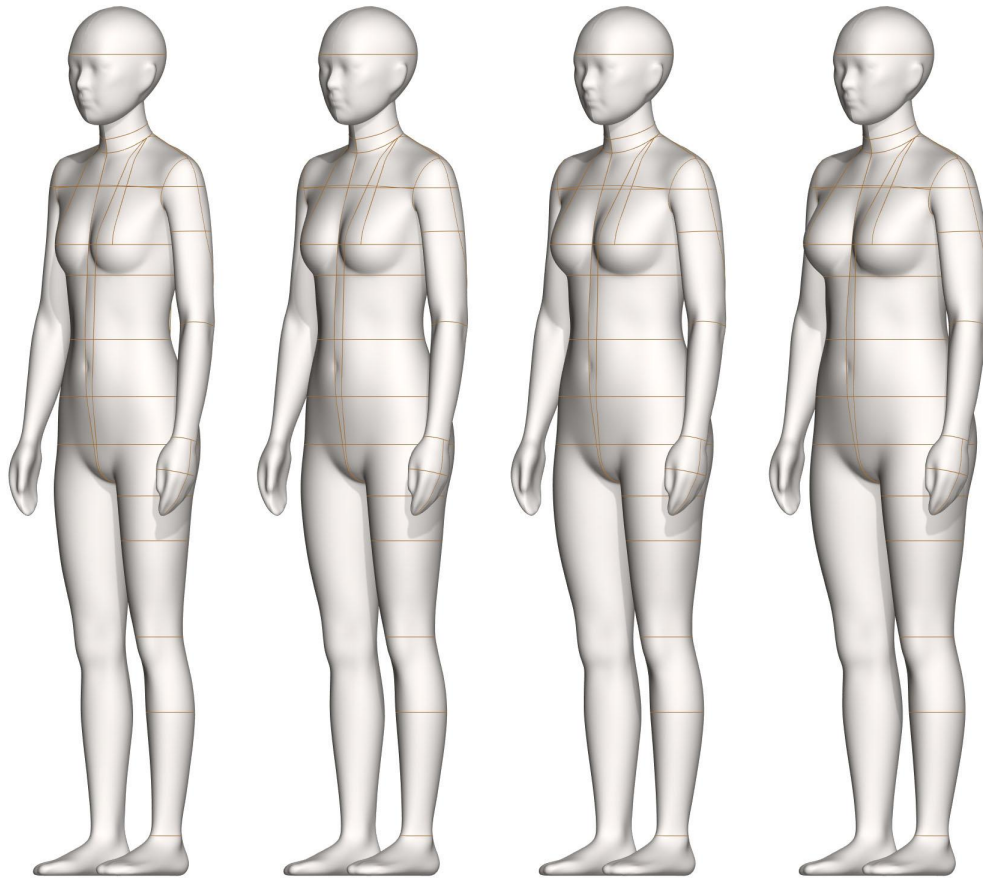

ALVANON STANDARD CHINA | YOUTH WOMEN

Size Range Youth Women (XS - L)

alvaFORM

[v22.0]

For additional information
and pricing details, contact:

New York
Alvanon, Inc.
212.868.4318
us.sales@alvanon.com

Hong Kong
Alvanon HK, Ltd.
852.2423.6786
hk.sales@alvanon.com

London
Alvanon UK, Ltd.
44 (0) 207.792.5977
uk.sales@alvanon.com