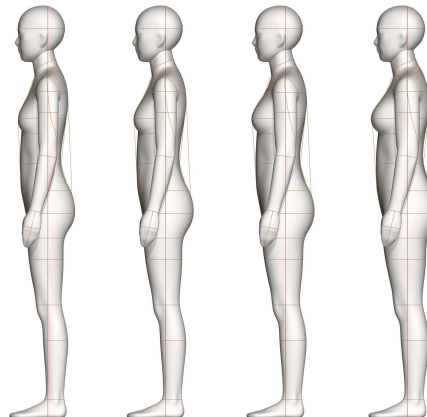

### FEATURES:

STANDARD FEATURES	FULL	HALF	SLACK	*SPECIAL NOTES
Collapsible Shoulders	•	•		
Collapsible Right Hip	•		•	
Detachable Arms	••	••		
Detachable Shoulder Caps	••	••		
Soft Belly	•		•	
Detachable Left Leg	•		•	
2 Detachable Legs	•		•	
Measurement Lines	••	••	••	
Twist Lock Pole	••		••	
Attached Hands				
Attached Feet				
Detachable Feet				
ACCESSORIES	(REQUIRES ADDITIONAL COST - REFER TO PRICE LIST)			
Standing Pegs	••			*Included with Personalization Package
Body Stocking	••	••	••	*Included with Soft Forms
Detachable Head	••			
Head Stand	••			
Form Stand	••	••	••	*Included with purchase

Youth Women Sizes:

XS

S

M

L

\_ All sizes available as Virtual AlvaForms through Alvanon Body Platform

- Available Off the Rack
- Available Personalized Only

FRONT VIEW

SIDE VIEW

Size Category	Youth Women							
	XS		S		M		L	
Size / Height								
Neck Base	13	33	13 3/8	34	13 7/8	35	14 1/8	36
Across Shoulder	14 1/8	36	14 1/2	36.75	14 3/4	37.5	15	38.25
Chest / Bust	29 7/8	76	31 1/2	80	33	84	35	89
Waist	23 5/8	60	25 1/4	64	26 3/4	68	28 3/4	73
CF Neck to Waist	14 1/8	36	14 1/8	36	14 1/4	36	14 1/4	36
CB Neck to Waist	15 7/8	40.5	15 7/8	40.5	15 7/8	40.5	15 7/8	40.5
Low Hip	32 1/4	82	33 7/8	86	35 1/2	90	37	94
Inseam	29 1/8	74	29 1/8	74	29 1/8	74	29 1/8	74
Total Rise	25 7/8	65.75	26 1/8	66.25	26 3/8	66.75	26 5/8	67.5
Thigh	18	45.5	19	48.25	20 1/8	51	21 1/8	53.75
CB Neck to Wrist	29 1/8	74	29 1/4	74.25	29 3/8	74.5	29 1/2	75
Bicep	8 7/8	22.5	9 3/8	23.75	9 3/4	25	10 3/8	26.5
Total Height	64 1/2	164	64 1/2	164	64 1/2	164	64 1/2	164
Head Circumference	22 1/4	56.5	22 1/2	57	22 5/8	57.5	22 7/8	58