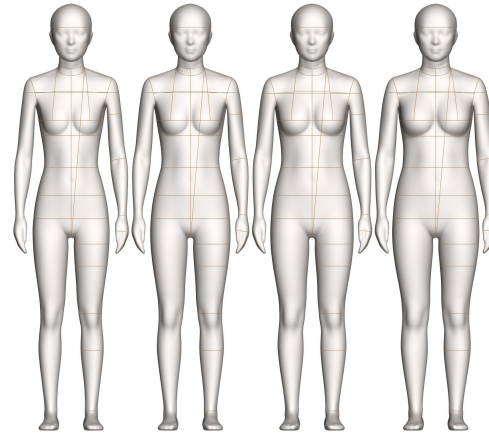

Youth Women Sizes:

XS

S

M

L