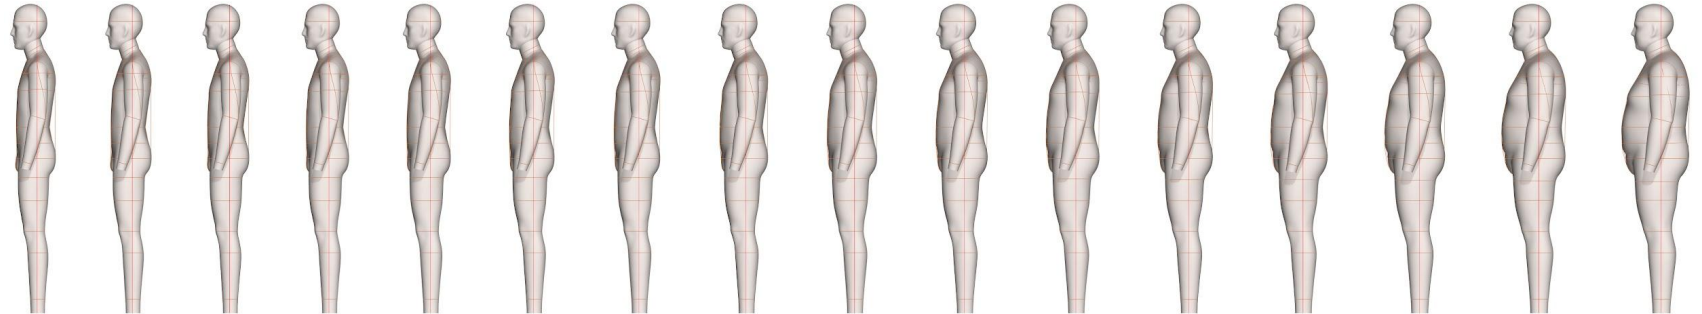

§ 50 - 52 sizes are not available as Full Forms in any Make.

FEATURES:

STANDARD FEATURES	FULL	HALF	SLACK	*SPECIAL NOTES
Collapsible Shoulders	•	•		
Collapsible Right Hip	•		•	
Detachable Arms	••	••		
Detachable Shoulder Caps	••	••		
Soft Belly	•		•	
Detachable Left Leg	•		•	
2 Detachable Legs	•		•	
Measurement Lines	••	••	••	
Twist Lock Pole	••		••	
Attached Hands				
Attached Feet				
Detachable Feet				
ACCESSORIES	(REQUIRES ADDITIONAL COST - REFER TO PRICE LIST)			
Standing Pegs	••			*Included with Personalization Package
Body Stocking	••	••	••	*Included with Soft Forms
Detachable Head	••			
Head Stand	••			
Form Stand	••	••	••	*Included with purchase

SIZE RANGE LINE-UP

Men Short Sizes:

FRONT VIEW

34 35 36 37 38 39 40 41 42 43 44 45 46 48 50 52

SIDE VIEW

_ All sizes available as Virtual AlvaForms through Alvanon Body Platform

- Available Off the Rack
- Available Personalized Only