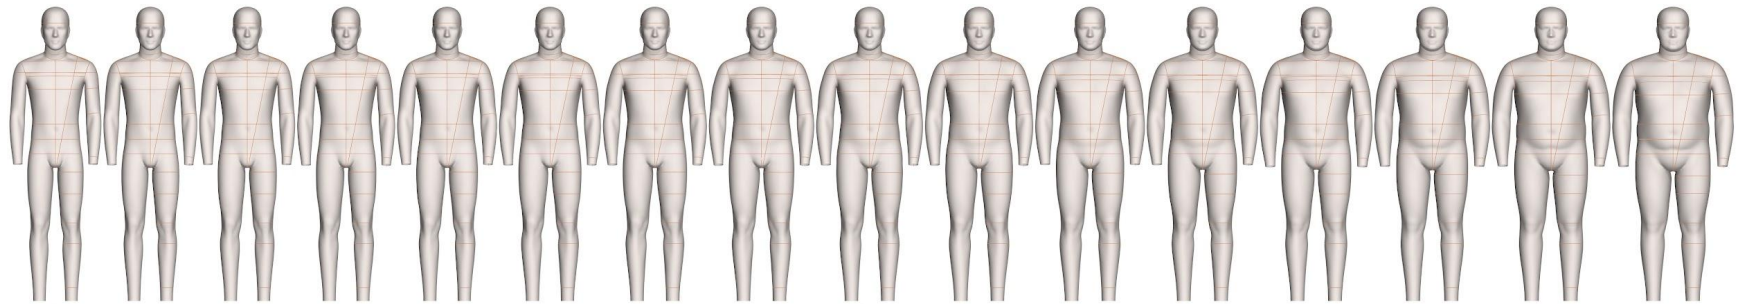

§ 50 - 52 sizes are not available as Full Forms in any Make.

FEATURES:

STANDARD FEATURES	FULL	HALF	SLACK	*SPECIAL NOTES
Collapsible Shoulders	•	•		
Collapsible Right Hip	•		•	
Detachable Arms	••	••		
Detachable Shoulder Caps	••	••		
Soft Belly	•		•	
Detachable Left Leg	•		•	
2 Detachable Legs	•		•	
Measurement Lines	••	••	••	
Twist Lock Pole	••		••	
Attached Hands				
Attached Feet				
Detachable Feet				
ACCESSORIES	(REQUIRES ADDITIONAL COST - REFER TO PRICE LIST)			
Standing Pegs	••			*Included with Personalization Package
Body Stocking	••	••	••	*Included with Soft Forms
Detachable Head	••			
Head Stand	••			
Form Stand	••	••	••	*Included with purchase

SIZE RANGE LINE-UP

Men Short Sizes:

FRONT VIEW

34 35 36 37 38 39 40 41 42 43 44 45 46 48 50 52

SIDE VIEW

_ All sizes available as Virtual AlvaForms through Alvanon Body Platform

- Available Off the Rack
- Available Personalized Only