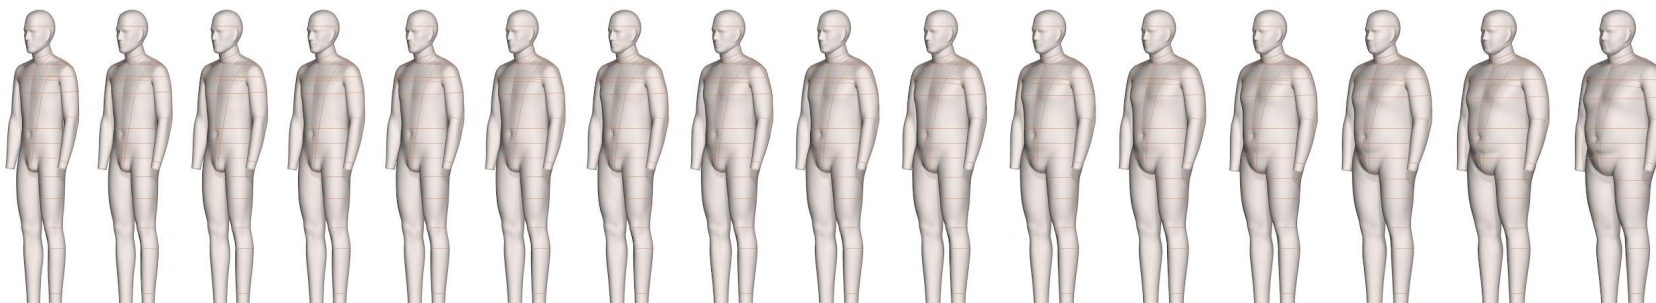

ALVANON STANDARD US ASTM | MEN SHORT

Size Range Men Short (34 - 52)

alvaFORM

[v23.0]

For additional information
and pricing details, contact:

New York
Alvanon, Inc.
212.868.4318
us.sales@alvanon.com

Hong Kong
Alvanon HK, Ltd.
852.2423.6786
hk.sales@alvanon.com

London
Alvanon UK, Ltd.
44 (0) 207.792.5977
uk.sales@alvanon.com

Shanghai
Alvanon China, Ltd.
86.021.6237.3739
cn.sales@alvanon.com