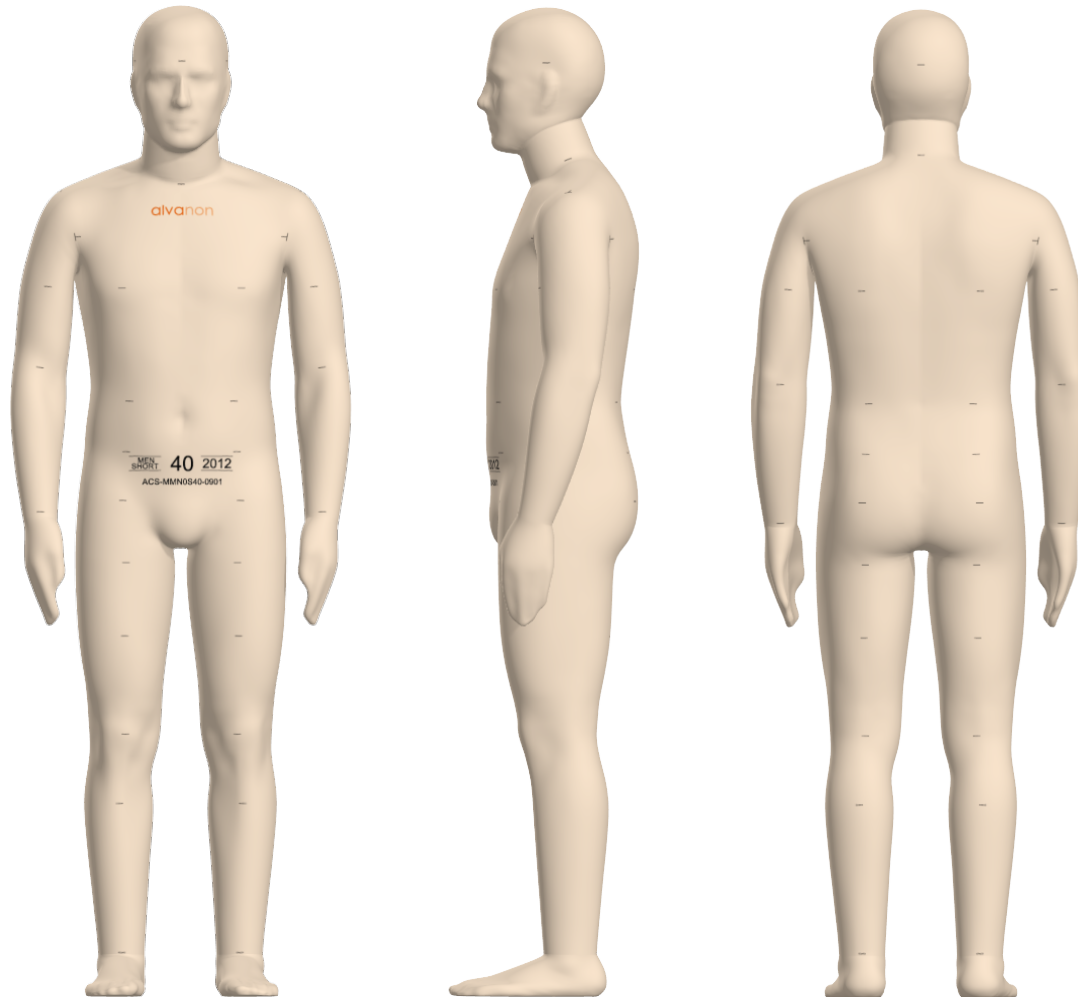

_All Virtual AlvaForms come with the features head, hands, and feet
_All sizes available as Virtual AlvaForms through Alvanon Body Platform