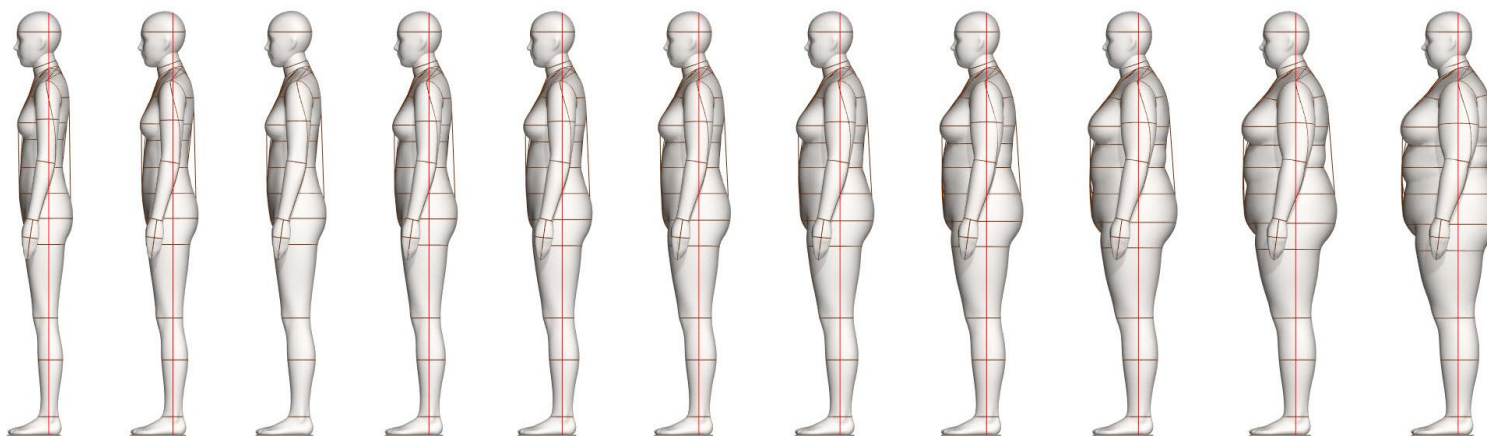

_ All sizes available as Virtual AlvaForms through Alvanon Body Platform

- Available Off the Rack
- Available Personalized Only