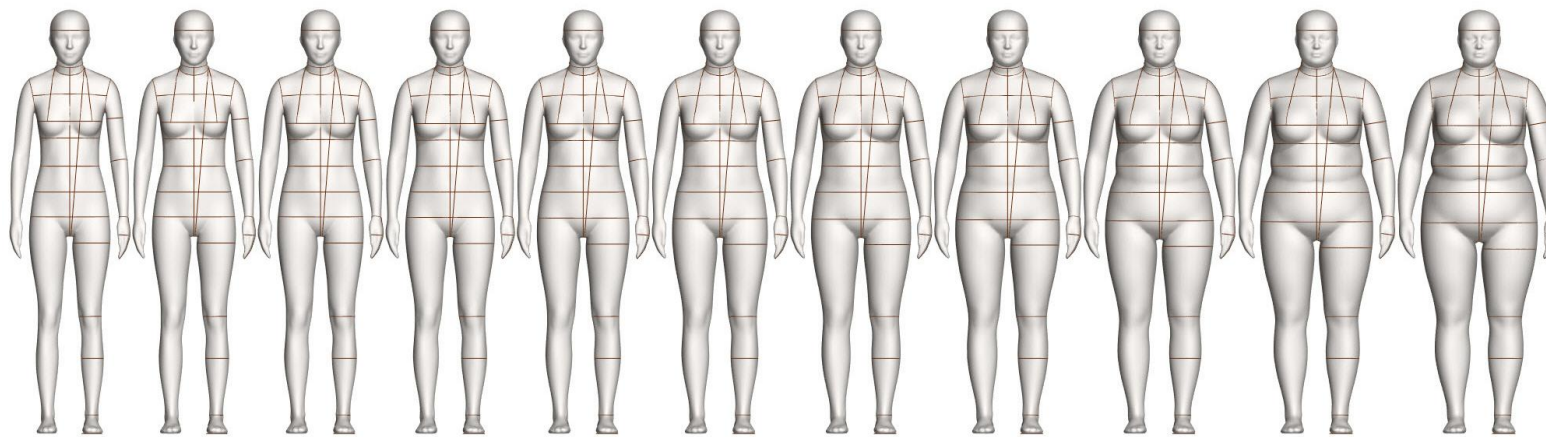

Women Sizes:

FRONT VIEW

34 36 38 40 42 44 46 48 50 52 54

SIDE VIEW