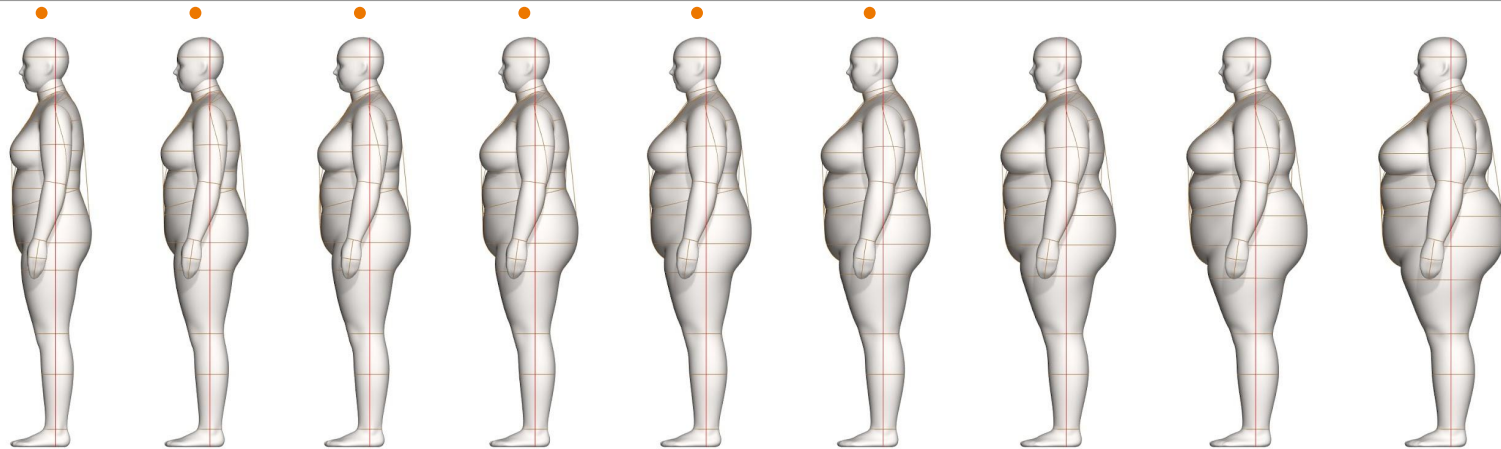

The European Women standard is a straighter, more natural body shape designed as an alternative to the curvier European Atelier Women.

The European Plus reflects the posture, proportion, size and shape of larger bodied Adult Women in the European market, creating a more inclusive and commercially accessible offering specific to this region.

AVAILABILITY:

ALVANON STANDARD EUROPEAN

▶ Women	EUR	34	36	38	40	42	44	46	48	50	52	54
▶ Plus Women	EUR	46X	48X	50X	52X	54X	56X	58X	60X	62X		

58X - 62X are available as virtual forms only.

FEATURES:

STANDARD FEATURES	FULL	HALF	SLACK	*SPECIAL NOTES
Collapsible Shoulders	•	•		
Collapsible Right Hip	•		•	
Detachable Arms	••	••		
Detachable Shoulder Caps	••	••		
Soft Belly	•		•	
Detachable Left Leg	•		•	
2 Detachable Legs	•		•	
Measurement Lines	••	••	••	
Twist Lock Pole	••		••	
Attached Hands				
Attached Feet				
Detachable Feet				
ACCESSORIES	(REQUIRES ADDITIONAL COST - REFER TO PRICE LIST)			
Standing Pegs	••			*Included with Personalization Package
Body Stocking	••	••	••	*Included with Soft Forms
Detachable Head	••			
Head Stand	••			
Wearable Soft Belly	••	••		*Available in 7M / 9M Only
Form Stand	••	••	••	*Included with purchase

INCHES

CENTIMETERS

SIZE RANGE LINE-UP

FRONT VIEW

SIDE VIEW

_ All sizes available as Virtual AlvaForms through Alvanon Body Platform.

_ 58X - 62X are available as virtual forms only.

MEASUREMENT CHART