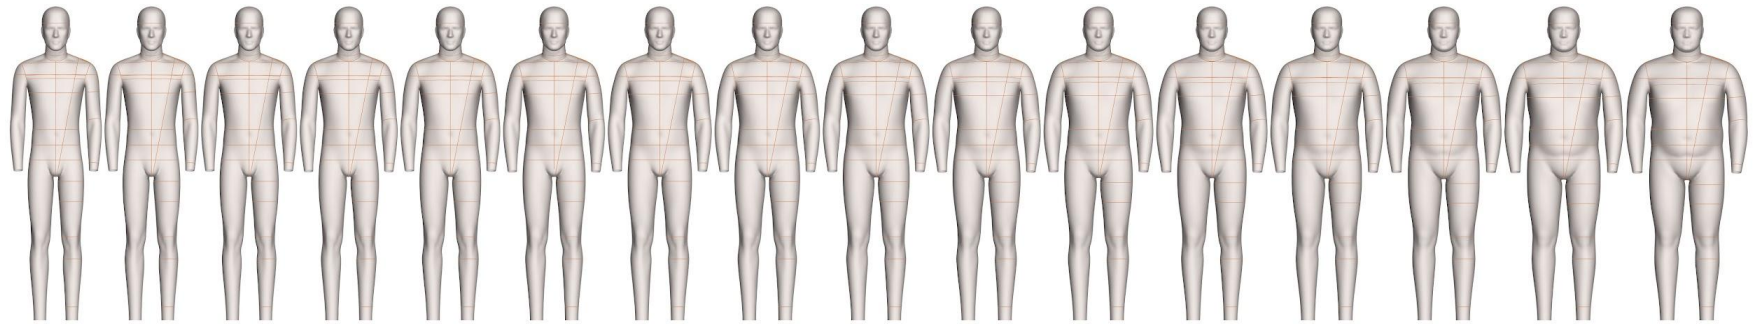

The US ASTM series is a collection of regionally-specific sizing standards, developed by the American Society for Testing & Materials. Physical and Virtual AlvaForms are built using these standards.

The Men features a size range from 34 - 52.

AVAILABILITY:

ALVANON STANDARD ASTM

▶ Men

US

34 35 36 37 38 39 40 41 42 43 44 45* 46* 48* 50*§ 52*§

* 45 - 52 Sizes are not available as Full Forms in Soft Make.

§ 50 - 52 sizes are not available as Full Forms in any Make.

FEATURES:

STANDARD FEATURES	FULL	HALF	SLACK	*SPECIAL NOTES
Collapsible Shoulders	•	•		
Collapsible Right Hip	•		•	
Detachable Arms	••	••		
Detachable Shoulder Caps	••	••		
Soft Belly	•		•	
Detachable Left Leg	•		•	
2 Detachable Legs	•		•	
Measurement Lines	••	••	••	
Twist Lock Pole	••		••	
Attached Hands				
Attached Feet				
Detachable Feet				
ACCESSORIES	(REQUIRES ADDITIONAL COST - REFER TO PRICE LIST)			
Standing Pegs	••			*Included with Personalization Package
Body Stocking	••	••	••	*Included with Soft Forms
Detachable Head	••	••		
Head Stand	••	••		
Form Stand	••	••	••	*Included with purchase

SIZE RANGE LINE-UP

Men Sizes:

FRONT VIEW

34 35 36 37 38 39 40 41 42 43 44 45 46 48 50 52

SIDE VIEW

_ All sizes available as Virtual AlvaForms through Alvanon Body Platform

- Available Off the Rack
- Available Personalized Only