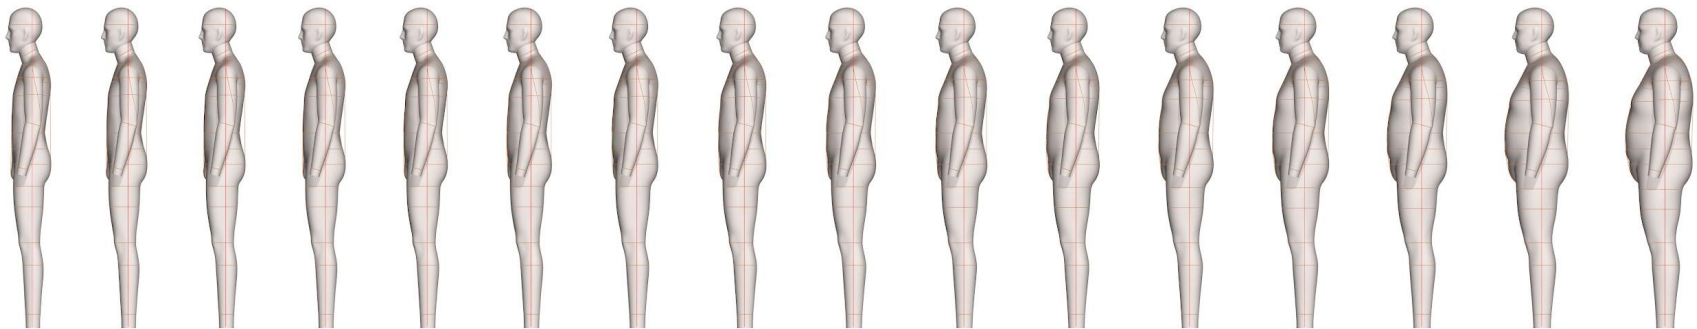

SIZE RANGE LINE-UP

Men Sizes:

FRONT VIEW

34 35 36 37 38 39 40 41 42 43 44 45 46 48 50 52

SIDE VIEW

_ All sizes available as Virtual AlvaForms through Alvanon Body Platform

- Available Off the Rack
- Available Personalized Only

Size Category	Men															
	34		35		36		37		38		39		40		41	
Neck Base	15 1/8	38.5	15 3/8	39	15 5/8	39.75	15 7/8	40.5	16 1/8	41	16 3/8	41.75	16 5/8	42.25	16 7/8	42.75
Across Shoulder	16 3/4	42.75	17	43	17 1/8	43.5	17 1/4	43.75	17 3/8	44.25	17 5/8	44.75	17 3/4	45	18	45.5
Chest / Bust	34	86.25	35	88.75	36	91.5	37	94	38	96.5	39	99	40	101.75	41	104
Waist	28 1/2	72.25	29 1/2	75	30 1/2	77.5	31 1/2	80	32 1/2	82.5	33 1/2	85	34 1/2	87.75	35 1/2	90.25
CF Neck to Waist	15 1/2	39.25	15 1/2	39.25	15 1/2	39.5	15 1/2	39.5	15 1/2	39.5	15 1/2	39.5	15 5/8	39.5	15 5/8	39.75
CB Neck to Waist	17 7/8	45.5	17 7/8	45.5	17 7/8	45.5	17 7/8	45.5	17 7/8	45.5	18	45.5	18	45.75	18	45.75
Low Hip	33 1/2	85	34 1/2	87.5	35 1/2	90	36 1/2	92.75	37 1/2	95.25	38 1/2	97.75	39 1/2	100.25	40 1/2	102.75
Inseam	32	81.25	32	81.25	32	81.25	32	81.25	32	81.25	32	81.25	32	81.25	32	81.25
Total Rise	27 3/8	69.5	27 5/8	70	27 3/4	70.75	28	71.25	28 1/4	71.75	28 3/8	72.25	28 5/8	72.75	29	73.75
Thigh	20	50.75	20 1/2	52	21	53.25	21 1/2	54.5	22	55.75	22 1/2	57.25	23	58.5	23 1/2	59.75
CB Neck to Wrist	32 1/8	81.75	32 3/8	82.25	32 3/8	82.5	32 3/4	83	32 3/4	83	33	83.75	33	83.75	33 1/4	84.25
Bicep	11 3/4	29.75	12	30.5	12 1/4	31	12 1/2	31.75	12 3/4	32.5	13	33	13 1/4	33.75	13 1/2	34.25
Total Height	70	177.75	70	177.75	70	177.75	70	177.75	70	177.75	70	177.75	70	177.75	70	177.75
Head Circumference	21 5/8	55	21 7/8	55.5	22	56	22 1/4	56.5	22 3/8	56.75	22 5/8	57.5	22 3/4	57.75	23	58.5