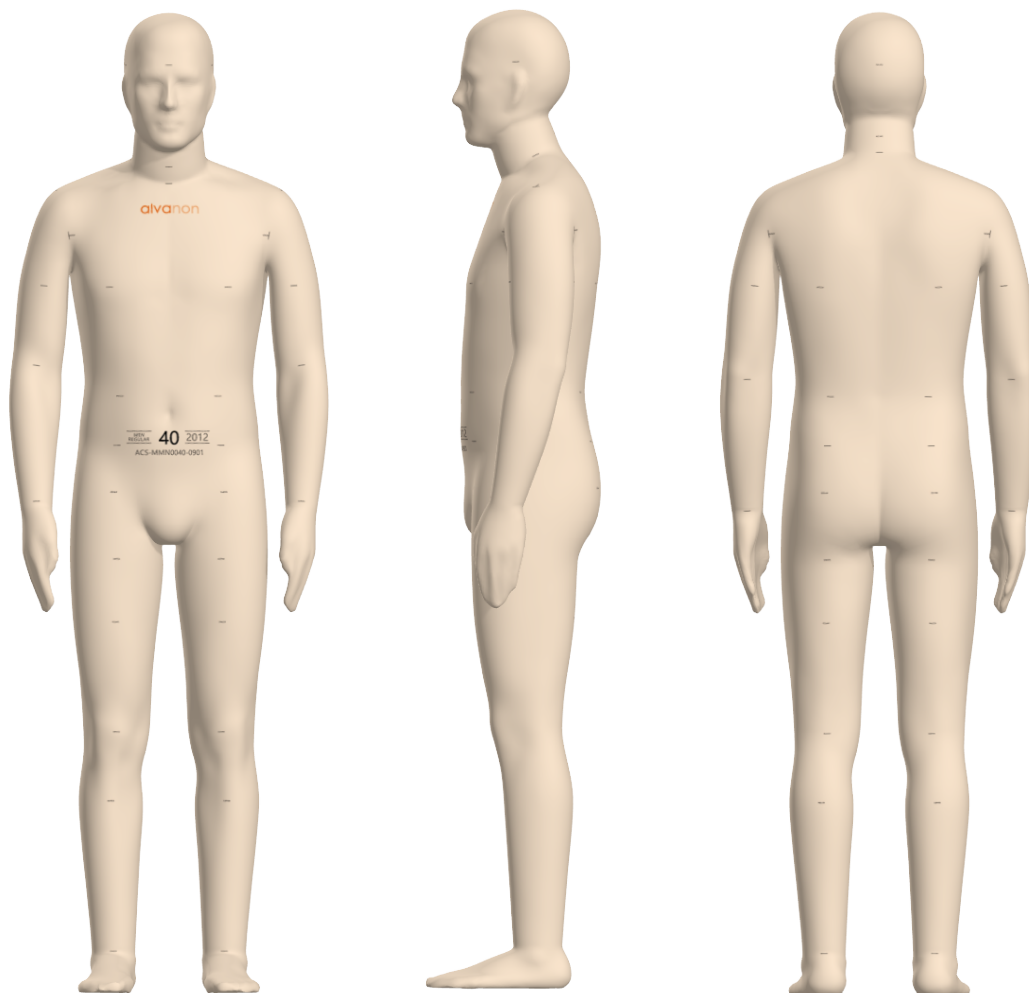

_All Virtual AlvaForms come with the features head, hands, and feet
_All sizes available as Virtual AlvaForms through Alvanon Body Platform