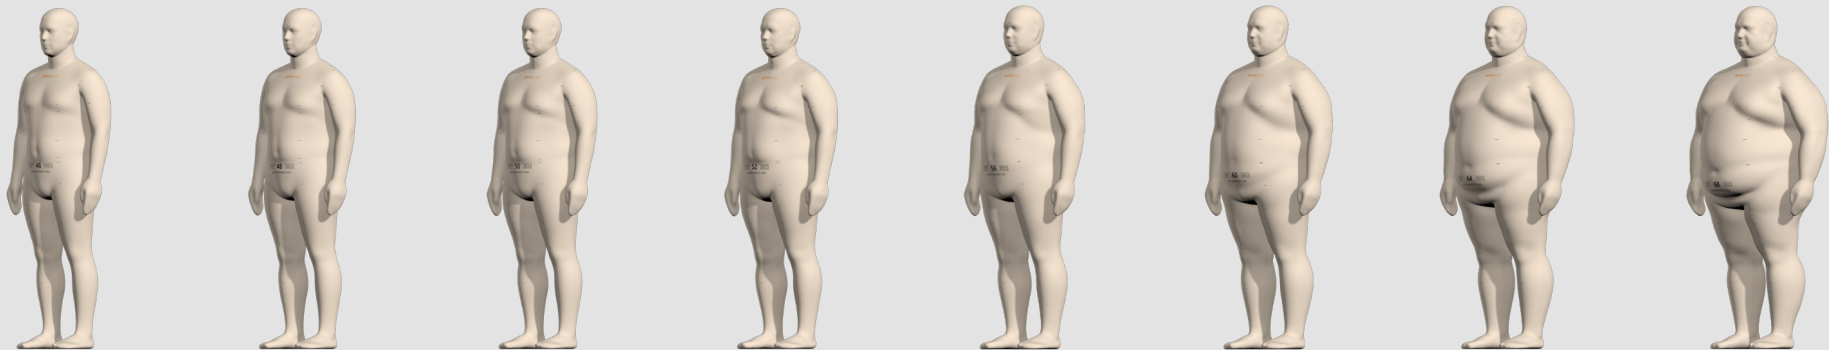

Alvanon Standard North America Big Men Short

SIZE RANGE
Big Men Short (46 - 68)

[v23.0]

The Alvanon Standard Series is a collection of regionally-specific sizing standards, developed by Alvanon's expert team of Consultants and Modelers using a combination of proprietary body scan data and global body, demographic, and population studies and data. Physical and Virtual AlvaForms are built using these standards.

The North America Men's series reflects the actual posture, proportions, size, and shape of Adult Men in the North American market.

©2006-2023 Alvanon, Inc. All Rights Reserved. Reproductions or Distributions are STRICTLY PROHIBITED without express, written permission from Alvanon, Inc. Please direct all rights & permissions issues to support@alvanon.com

STANDARD FEATURES

	FULL	HALF	SLACK	*SPECIAL NOTE
Collapsible Shoulders	●	●		
Collapsible Right Hip	●		●	
Detachable Arms	● ●	● ●		
Detachable Shoulder Caps	● ●	● ●		
Soft Belly	●		●	
Detachable Left Leg	●		●	
2 Detachable Legs	●		●	
Measurement Lines	● ●	● ●	● ●	
Twist Lock Pole	● ●		● ●	
Attached Hands				
Attached Feet				
Detachable Feet				

● = Classic Make ● = Soft Make

Make

- Classic Form
- Tailor Form
- Soft Form

Alvanon Standard North America Big Men Short

Front View

Side View

PERSONALIZED ONLY	PERSONALIZED ONLY	PERSONALIZED ONLY	OFF THE RACK	PERSONALIZED ONLY	VIRTUAL ONLY	VIRTUAL ONLY	VIRTUAL ONLY
							
46	48	50	52	56	60	64	68
							
46	48	50	52	56	60	64	68