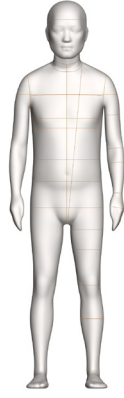

**Alvanon
Standard
China
Senior
Men**

**Front
View**

S