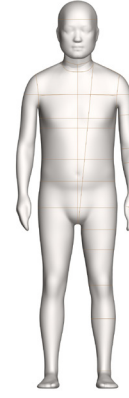

**Style**

- Full Form
- Half Form
- Slack Form

**ACCESSORIES** (REQUIRES ADDITIONAL COST - REFER TO PRICE LIST)

|                        | FULL | HALF | SLACK | *SPECIAL NOTE                          |
|------------------------|------|------|-------|--|
| <b>Standing Pegs</b>   | ● ●  |      |       | *Included with Personalization Package |
| <b>Body Stocking</b>   | ● ●  | ● ●  | ● ●   | *Included with Soft Forms              |
| <b>Detachable Head</b> | ● ●  |      |       |  |
| <b>Head Stand</b>      | ● ●  |      |       |  |
| <b>Form Stand</b>      | ● ●  | ● ●  | ● ●   | *Included with purchase                |

● = Classic Make ● = Soft Make

**Make**

- Classic Form
- Tailor Form
- Soft Form

**Alvanon  
Standard  
China  
Senior  
Men**

**Front  
View**

S

M

L

XL

**Side  
View**

S

M

L

XL

OFF THE RACK

OFF THE RACK