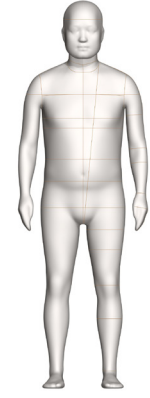

**Style**

- Full Form
- Half Form
- Slack Form

**ACCESSORIES** (REQUIRES ADDITIONAL COST - REFER TO PRICE LIST)

|                        | FULL | HALF | SLACK | *SPECIAL NOTE                          |
|------------------------|------|------|-------|--|
| <b>Standing Pegs</b>   | ● ●  |      |       | *Included with Personalization Package |
| <b>Body Stocking</b>   | ● ●  | ● ●  | ● ●   | *Included with Soft Forms              |
| <b>Detachable Head</b> | ● ●  |      |       |  |
| <b>Head Stand</b>      | ● ●  |      |       |  |
| <b>Form Stand</b>      | ● ●  | ● ●  | ● ●   | *Included with purchase                |

● = Classic Make ● = Soft Make

**Make**

- Classic Form
- Tailor Form
- Soft Form

**Alvanon  
Standard  
China  
Senior  
Men**

**Front  
View**

S

M

L

XL

**Side  
View**

S

M

L

XL

OFF THE RACK

OFF THE RACK