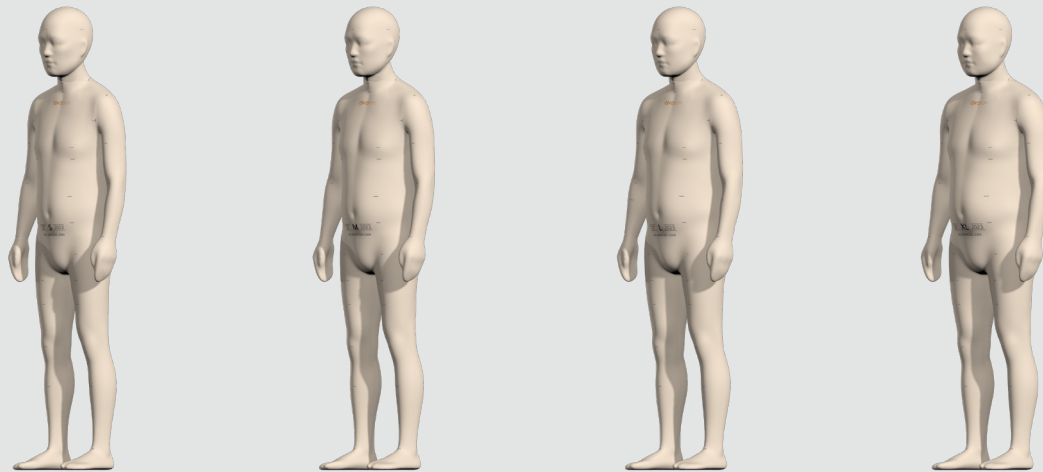

# Alvanon Standard China Senior Men

**SIZE RANGE**  
Senior Men ( S, M, L, XL )

[v23.0]

The Alvanon Standard Series is a collection of regionally-specific sizing standards, developed by Alvanon's expert team of Consultants and 3D Modelers using a combination of proprietary body scan data and global body, demographic, and population studies and data. Physical and Virtual AlvaForms avatars are built using these industry body standards.

The China Senior Men series reflects the actual posture, proportions, size, and shape of Senior Men in the China market.

©2006-2023 Alvanon, Inc. All Rights Reserved. Reproductions or Distributions are STRICTLY PROHIBITED without express, written permission from Alvanon, Inc. Please direct all rights & permissions issues to support@alvanon.com

**Shanghai**  
Alvanon China, Ltd  
86.021.6237.3739  
cn.sales@alvanon.com

**alvanon**   
www.alvanon.com

**STANDARD FEATURES**

|                                 | FULL | HALF | SLACK | *SPECIAL NOTE |
|---------------------------------|------|------|-------|---------------|
| <b>Collapsible Shoulders</b>    | ●    | ●    |       |               |
| <b>Collapsible Right Hip</b>    | ●    |      | ●     |               |
| <b>Detachable Arms</b>          | ● ●  | ● ●  |       |               |
| <b>Detachable Shoulder Caps</b> | ● ●  | ● ●  |       |               |
| <b>Soft Belly</b>               | ●    |      | ●     |               |
| <b>Detachable Left Leg</b>      | ●    |      | ●     |               |
| <b>2 Detachable Legs</b>        | ●    |      | ●     |               |
| <b>Measurement Lines</b>        | ● ●  | ● ●  | ● ●   |               |
| <b>Twist Lock Pole</b>          | ● ●  |      | ● ●   |               |
| <b>Attached Hands</b>           |      |      |       |               |
| <b>Attached Feet</b>            |      |      |       |               |
| <b>Detachable Feet</b>          |      |      |       |               |