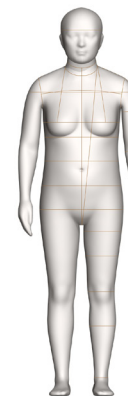

**Style**

- Full Form
- Half Form
- Slack Form

**ACCESSORIES** (REQUIRES ADDITIONAL COST - REFER TO PRICE LIST)

	FULL	HALF	SLACK	*SPECIAL NOTE
<b>Standing Pegs</b>	● ●			*Included with Personalization Package
<b>Body Stocking</b>	● ●	● ●	● ●	*Included with Soft Forms
<b>Detachable Head</b>	● ●			
<b>Head Stand</b>	● ●			
<b>Wearable Soft Belly</b>	● ●	● ●		*Available in 7M / 9M Only
<b>Form Stand</b>	● ●	● ●	● ●	*Included with purchase

● = Classic Make ● = Soft Make

**Make**

- Classic Form
- Tailor Form
- Soft Form

**Alvanon  
Standard  
China  
Senior  
Women**

**Front  
View**

XS

S

M

L

XL

**Side  
View**

XS

S

M

L

XL