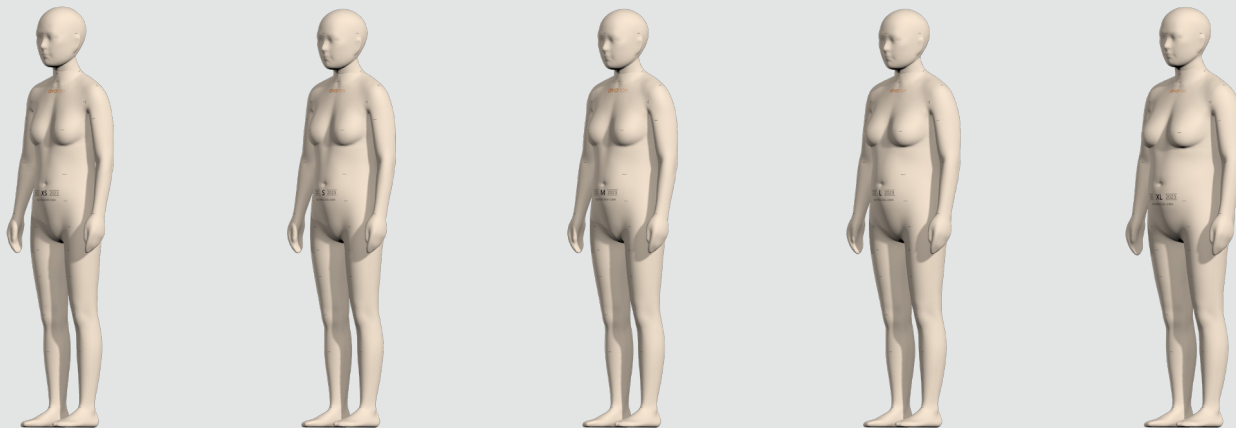

# Alvanon Standard China Senior Women

**SIZE RANGE**  
Senior Women ( XS, S, M, L, XL )

[v23.0]

The Alvanon Standard Series is a collection of regionally-specific sizing standards, developed by Alvanon's expert team of Consultants and 3D Modelers using a combination of proprietary body scan data and global body, demographic, and population studies and data. Physical and Virtual AlvaForms avatars are built using these industry body standards.

The China Senior Women series reflects the actual posture, proportions, size, and shape of Senior Women in the China market.

©2006-2023 Alvanon, Inc. All Rights Reserved. Reproductions or Distributions are STRICTLY PROHIBITED without express, written permission from Alvanon, Inc. Please direct all rights & permissions issues to support@alvanon.com

**Shanghai**  
Alvanon China, Ltd  
86.021.6237.3739  
cn.sales@alvanon.com

**alvanon**   
www.alvanon.com

**STANDARD FEATURES**

	FULL	HALF	SLACK	*SPECIAL NOTE
<b>Collapsible Shoulders</b>	●	●		
<b>Collapsible Right Hip</b>	●		●	
<b>Detachable Arms</b>	● ●	● ●		
<b>Detachable Shoulder Caps</b>	● ●	● ●		
<b>Soft Belly</b>	●		●	
<b>Detachable Left Leg</b>	●		●	
<b>2 Detachable Legs</b>	●		●	
<b>Measurement Lines</b>	● ●	● ●	● ●	
<b>Twist Lock Pole</b>	● ●		● ●	
<b>Attached Hands</b>				
<b>Attached Feet</b>				
<b>Detachable Feet</b>				

L

XL

**Side  
View**

XS

S

M

L

XL