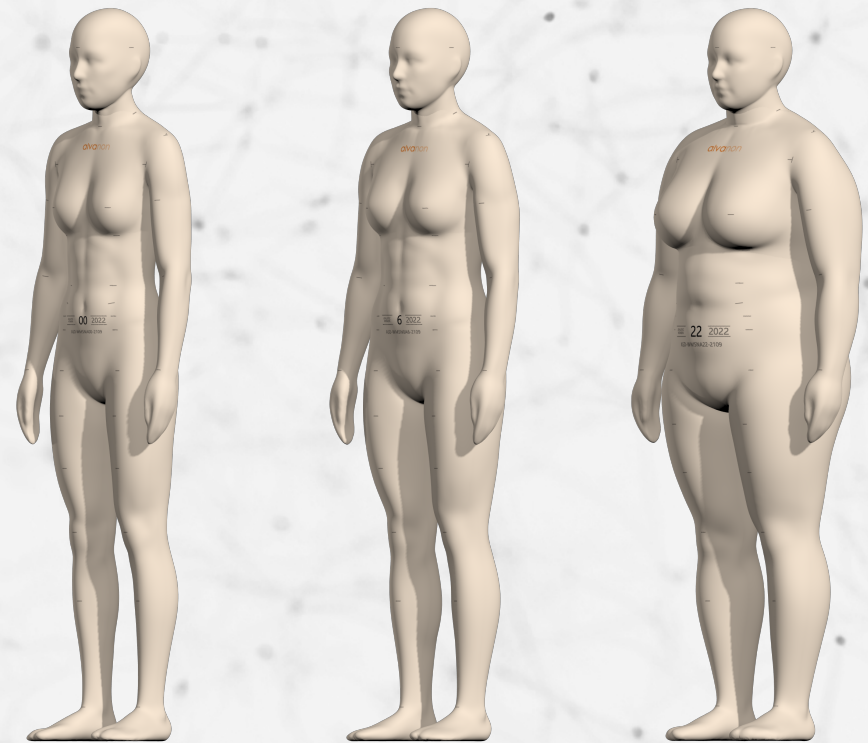

Alvanon Standard

North America

Athletic Women

SIZE RANGE
00 - 22
[v24.7.29]

©2006-2024 Alvanon, Inc. 版权所有。未经Alvanon, Inc.的书面许可，严禁复制或发布。请将所有权利和许可问题转至support@alvanon.com”。

alva FORM

New York
Alvanon, Inc
212.868.4318
us.sales@alvanon.com

Hong Kong
Alvanon HK, Ltd
852.2423.6786
hk.sales@alvanon.com

London
Alvanon UK, Ltd
44 (0) 207.792.5977
uk.sales@alvanon.com

Shanghai
Alvanon China, Ltd
86.021.6237.3739
cn.sales@alvanon.com

Shenzhen
Alvanon China, Ltd
86.0755.8670.2486
cn.sales@alvanon.com

alvanon
www.alvanon.com