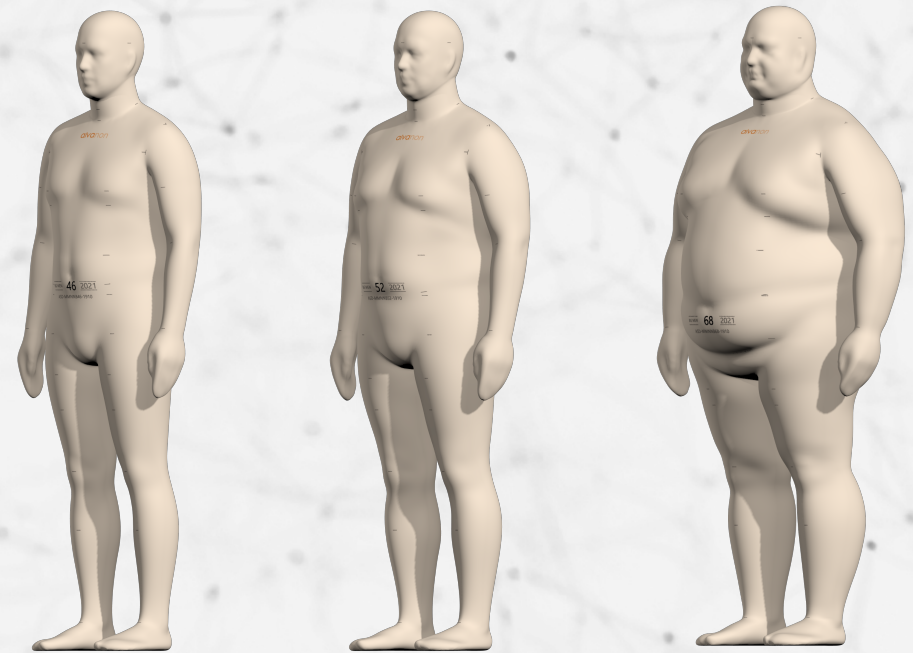

Alvanon Standard North America Big Men

SIZE RANGE
46 - 68
[v24.7.25]

©2006-2024 Alvanon, Inc. 版权所有。未经Alvanon, Inc.的书面许可，严禁复制或发布。请将所有权利和许可问题转至support@alvanon.com”。

alva **FORM**

New York
Alvanon, Inc
212.868.4318
us.sales@alvanon.com

Hong Kong
Alvanon HK, Ltd
852.2423.6786
hk.sales@alvanon.com

London
Alvanon UK, Ltd
44 (0) 207.792.5977
uk.sales@alvanon.com

Shanghai
Alvanon China, Ltd
86.021.6237.3739
cn.sales@alvanon.com

Shenzhen
Alvanon China, Ltd
86.0755.8670.2486
cn.sales@alvanon.com

alvanon
www.alvanon.com