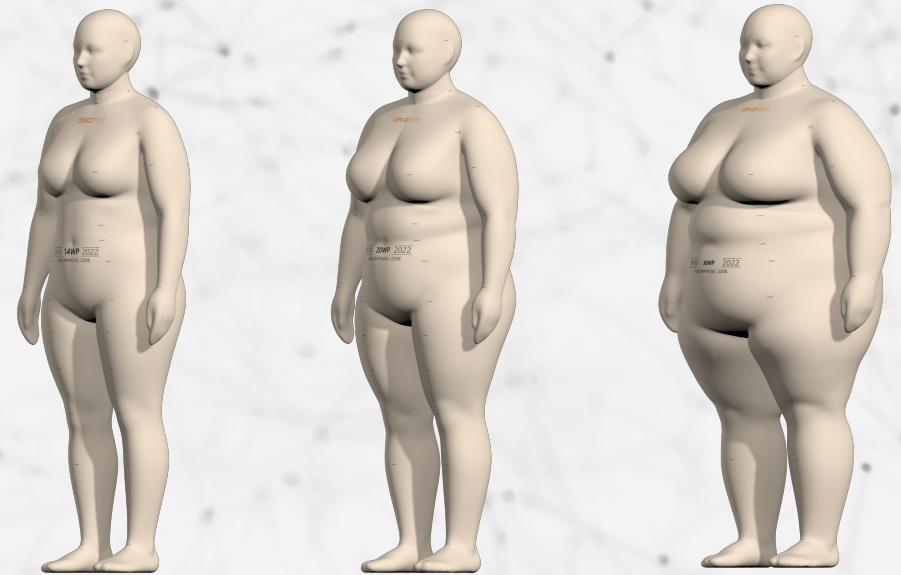

Alvanon Standard

North America

Bold Curve Petite

Plus

SIZE RANGE
14 - 36
[v24.7.29]

©2006-2024 Alvanon, Inc. 版权所有。未经Alvanon, Inc.的书面许可，严禁复制或发布。请将所有权利和许可问题转至support@alvanon.com”。

alva FORM

New York
Alvanon, Inc
212.868.4318
us.sales@alvanon.com

Hong Kong
Alvanon HK, Ltd
852.2423.6786
hk.sales@alvanon.com

London
Alvanon UK, Ltd
44 (0) 207.792.5977
uk.sales@alvanon.com

Shanghai
Alvanon China, Ltd
86.021.6237.3739
cn.sales@alvanon.com

Shenzhen
Alvanon China, Ltd
86.0755.8670.2486
cn.sales@alvanon.com

alvanon
www.alvanon.com