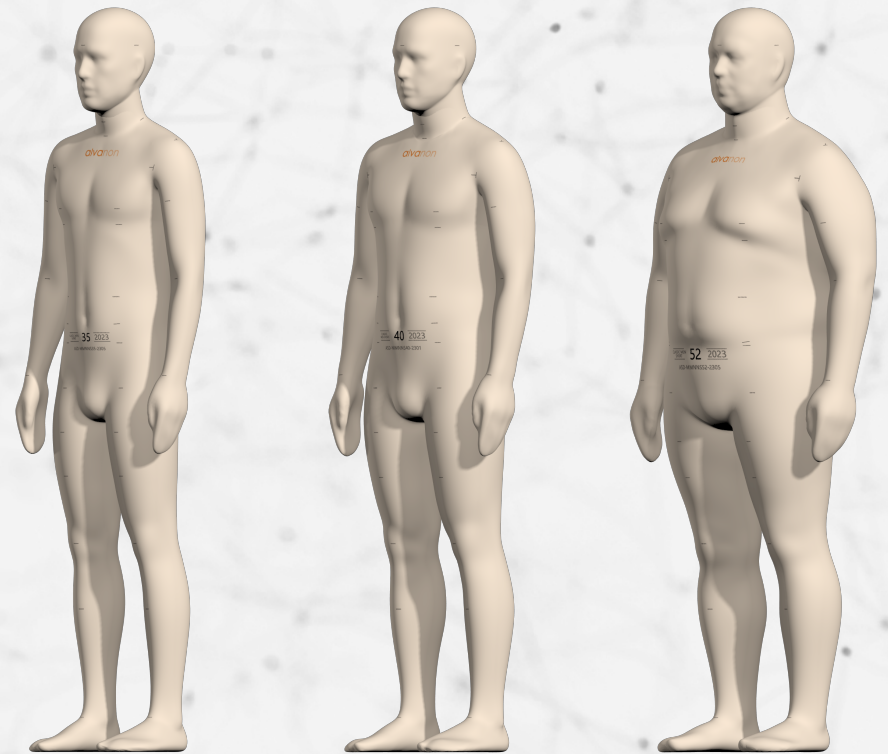

Alvanon Standard North America Classic Men Short

SIZE RANGE
35 - 52
[v24.7.29]

©2006-2024 Alvanon, Inc. 版权所有。未经Alvanon, Inc.的书面许可，严禁复制或发布。请将所有权利和许可问题转至support@alvanon.com”。

alva **FORM**

New York
Alvanon, Inc
212.868.4318
us.sales@alvanon.com

Hong Kong
Alvanon HK, Ltd
852.2423.6786
hk.sales@alvanon.com

London
Alvanon UK, Ltd
44 (0) 207.792.5977
uk.sales@alvanon.com

Shanghai
Alvanon China, Ltd
86.021.6237.3739
cn.sales@alvanon.com

Shenzhen
Alvanon China, Ltd
86.0755.8670.2486
cn.sales@alvanon.com

alvanon
www.alvanon.com