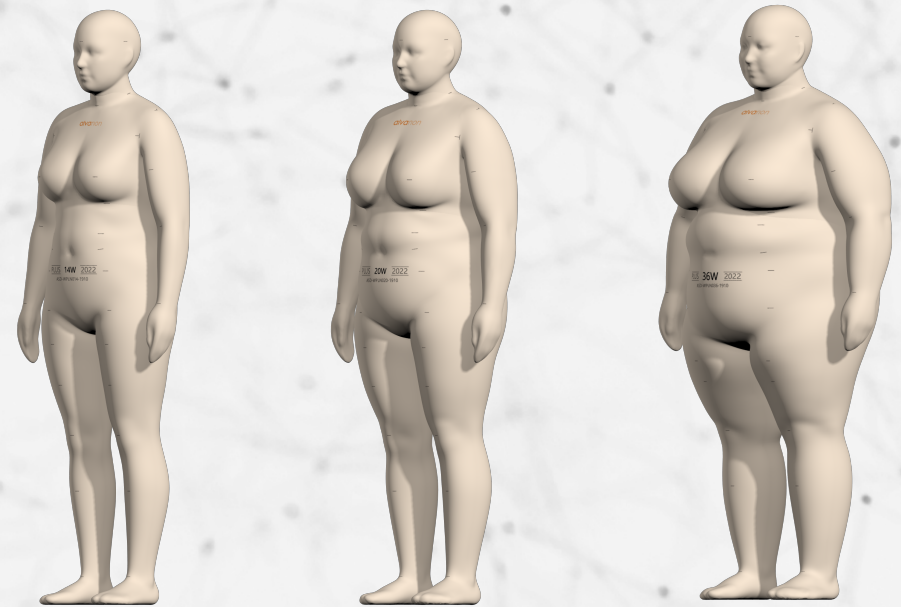

Alvanon Standard North America Plus

SIZE RANGE
14 - 36
[v24.7.31]

©2006-2024 Alvanon, Inc. 版权所有。未经Alvanon, Inc.的书面许可，严禁复制或发布。请将所有权利和许可问题转至support@alvanon.com”。

alva **FORM**

New York
Alvanon, Inc
212.868.4318
us.sales@alvanon.com

Hong Kong
Alvanon HK, Ltd
852.2423.6786
hk.sales@alvanon.com

London
Alvanon UK, Ltd
44 (0) 207.792.5977
uk.sales@alvanon.com

Shanghai
Alvanon China, Ltd
86.021.6237.3739
cn.sales@alvanon.com

Shenzhen
Alvanon China, Ltd
86.0755.8670.2486
cn.sales@alvanon.com

alvanon
www.alvanon.com